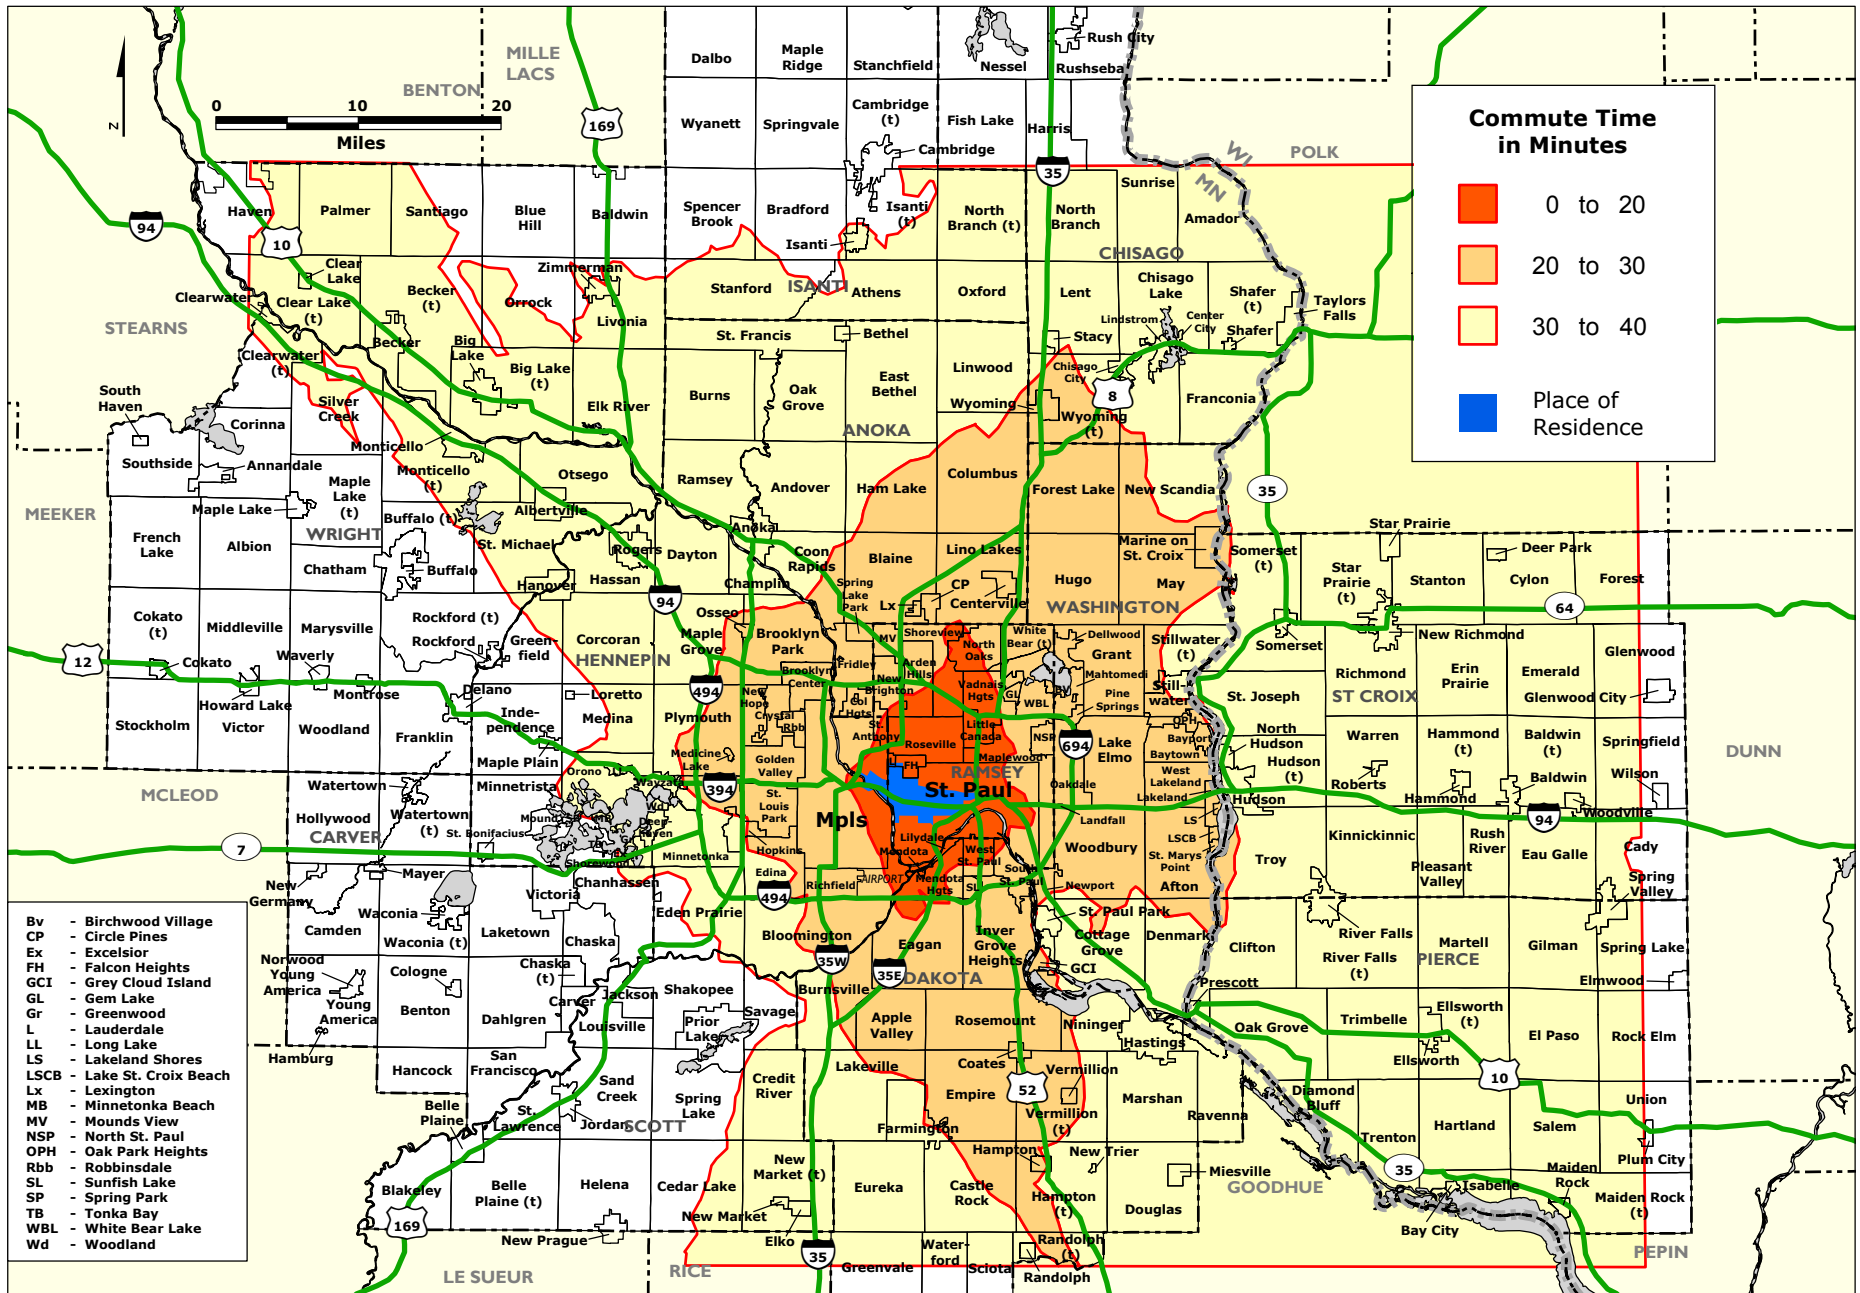

# University Corridor 2000 Commuting Zone

Data Source: U.S. Census Transportation Planning Package.