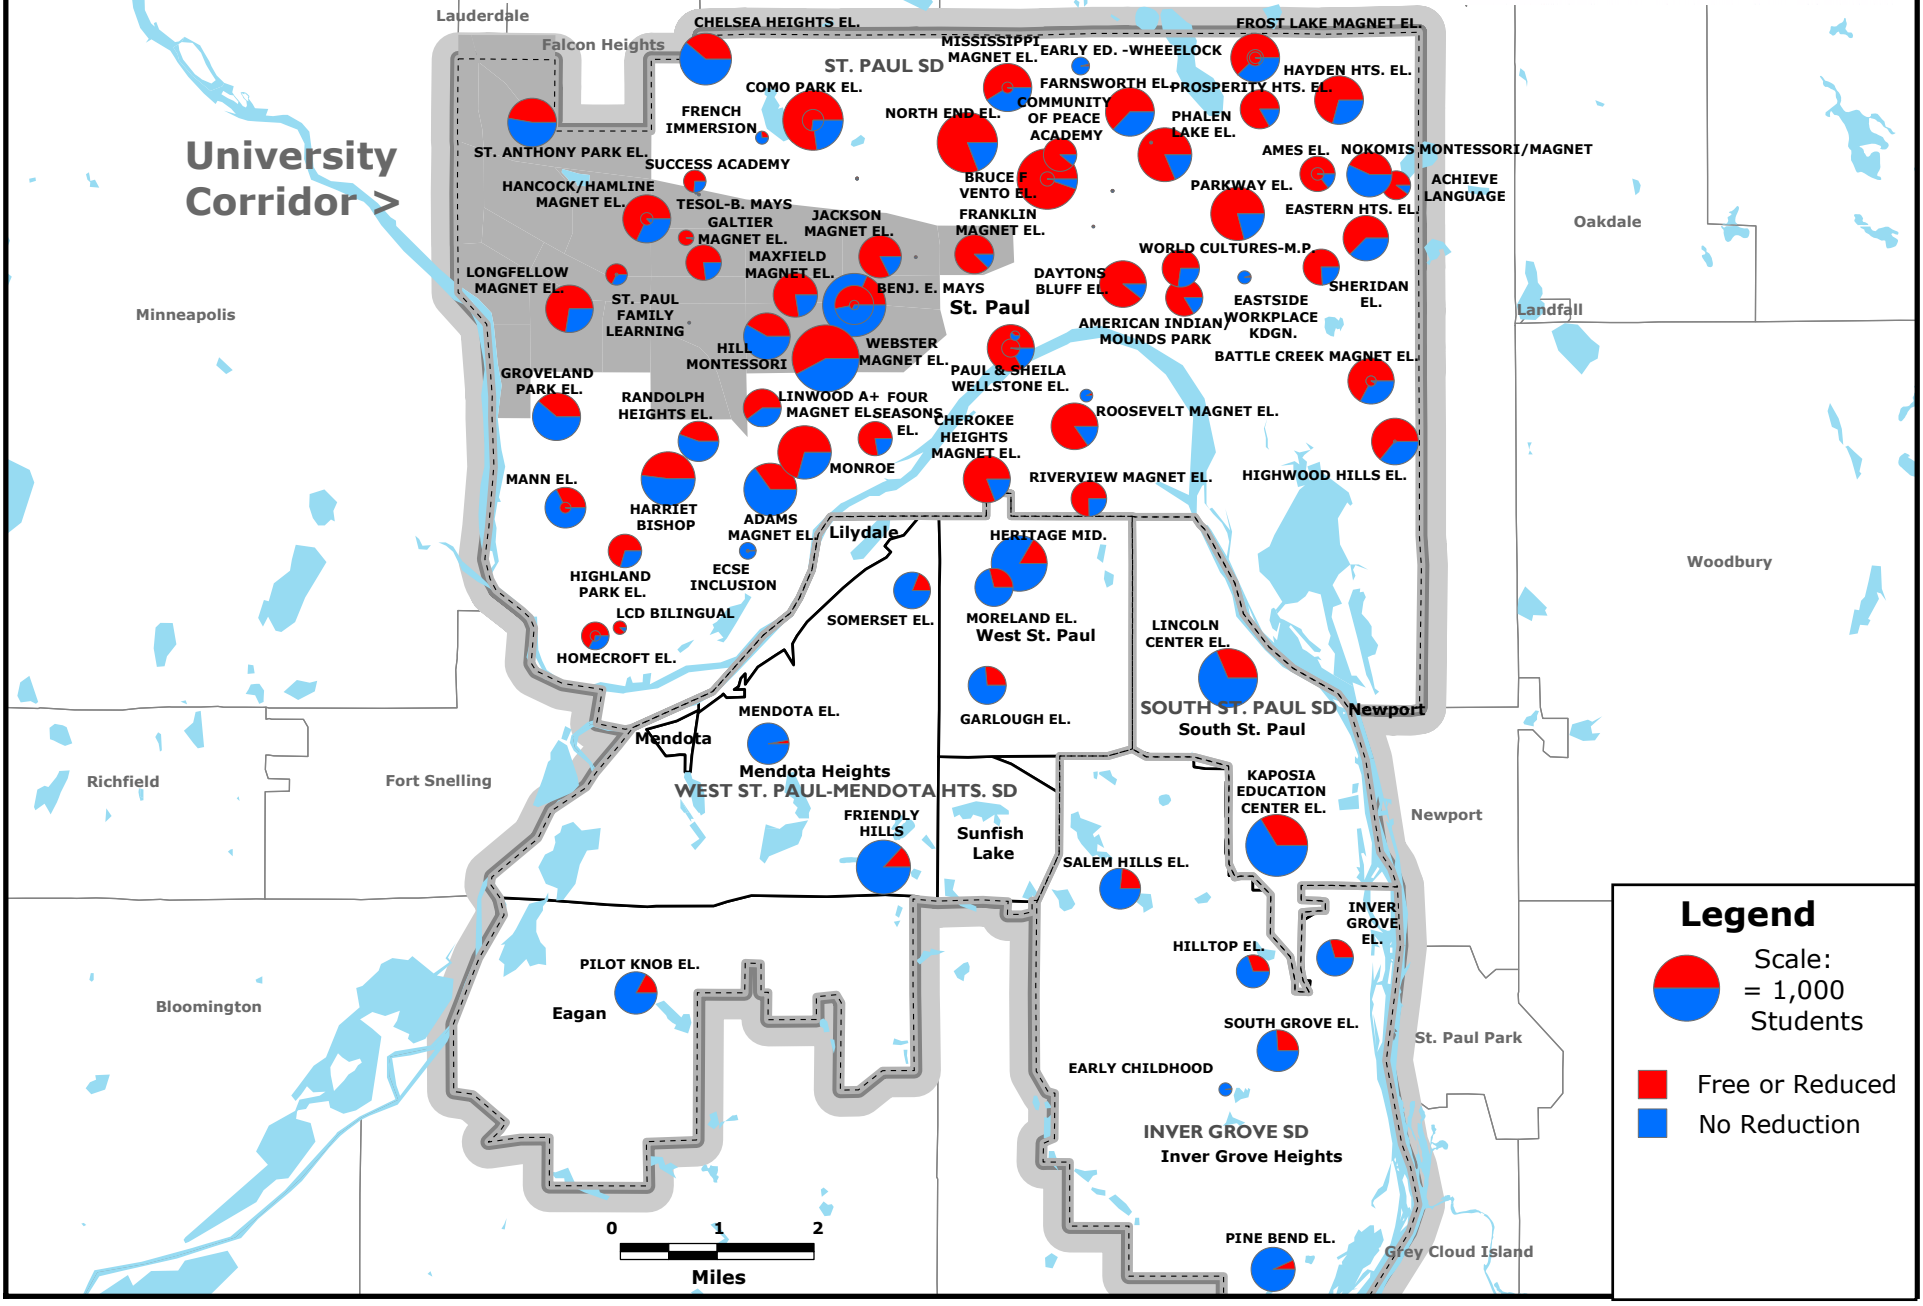

Saint Paul and South Suburban Public Elementary Schools Lunch Status, 1997-1998

 **institute on race and poverty**
Research, Education and Advocacy

Data Source: Minnesota Department of Children Families and Learning, Data Center (06/22/05)