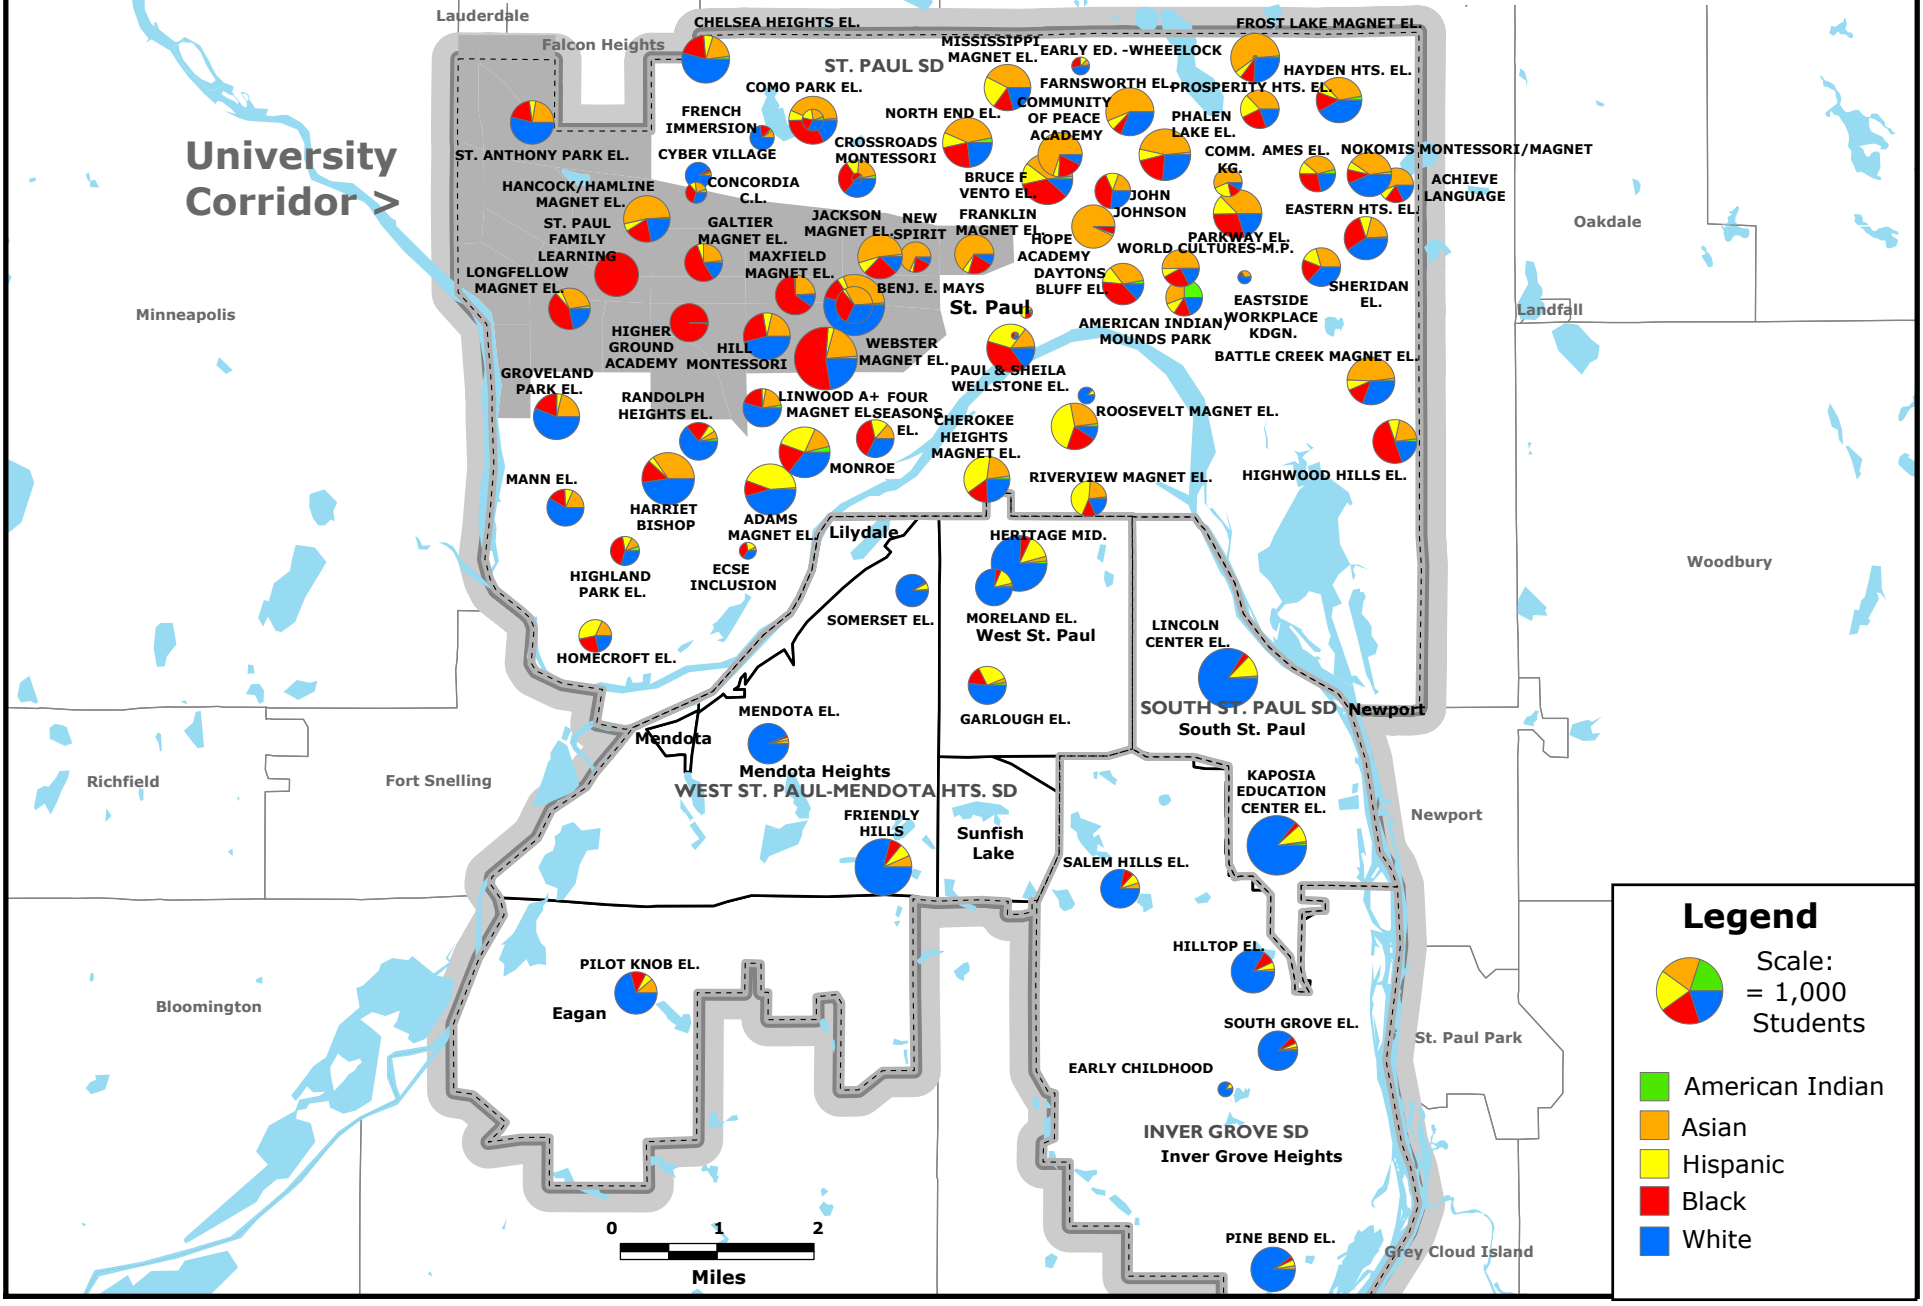

Saint Paul and South Suburban Public Elementary Schools Race and Ethnicity, 2001-2002

 **institute on race and poverty**
Research, Education and Advocacy

Data Source: Minnesota Department of Children Families and Learning, Data Center (06/22/05)