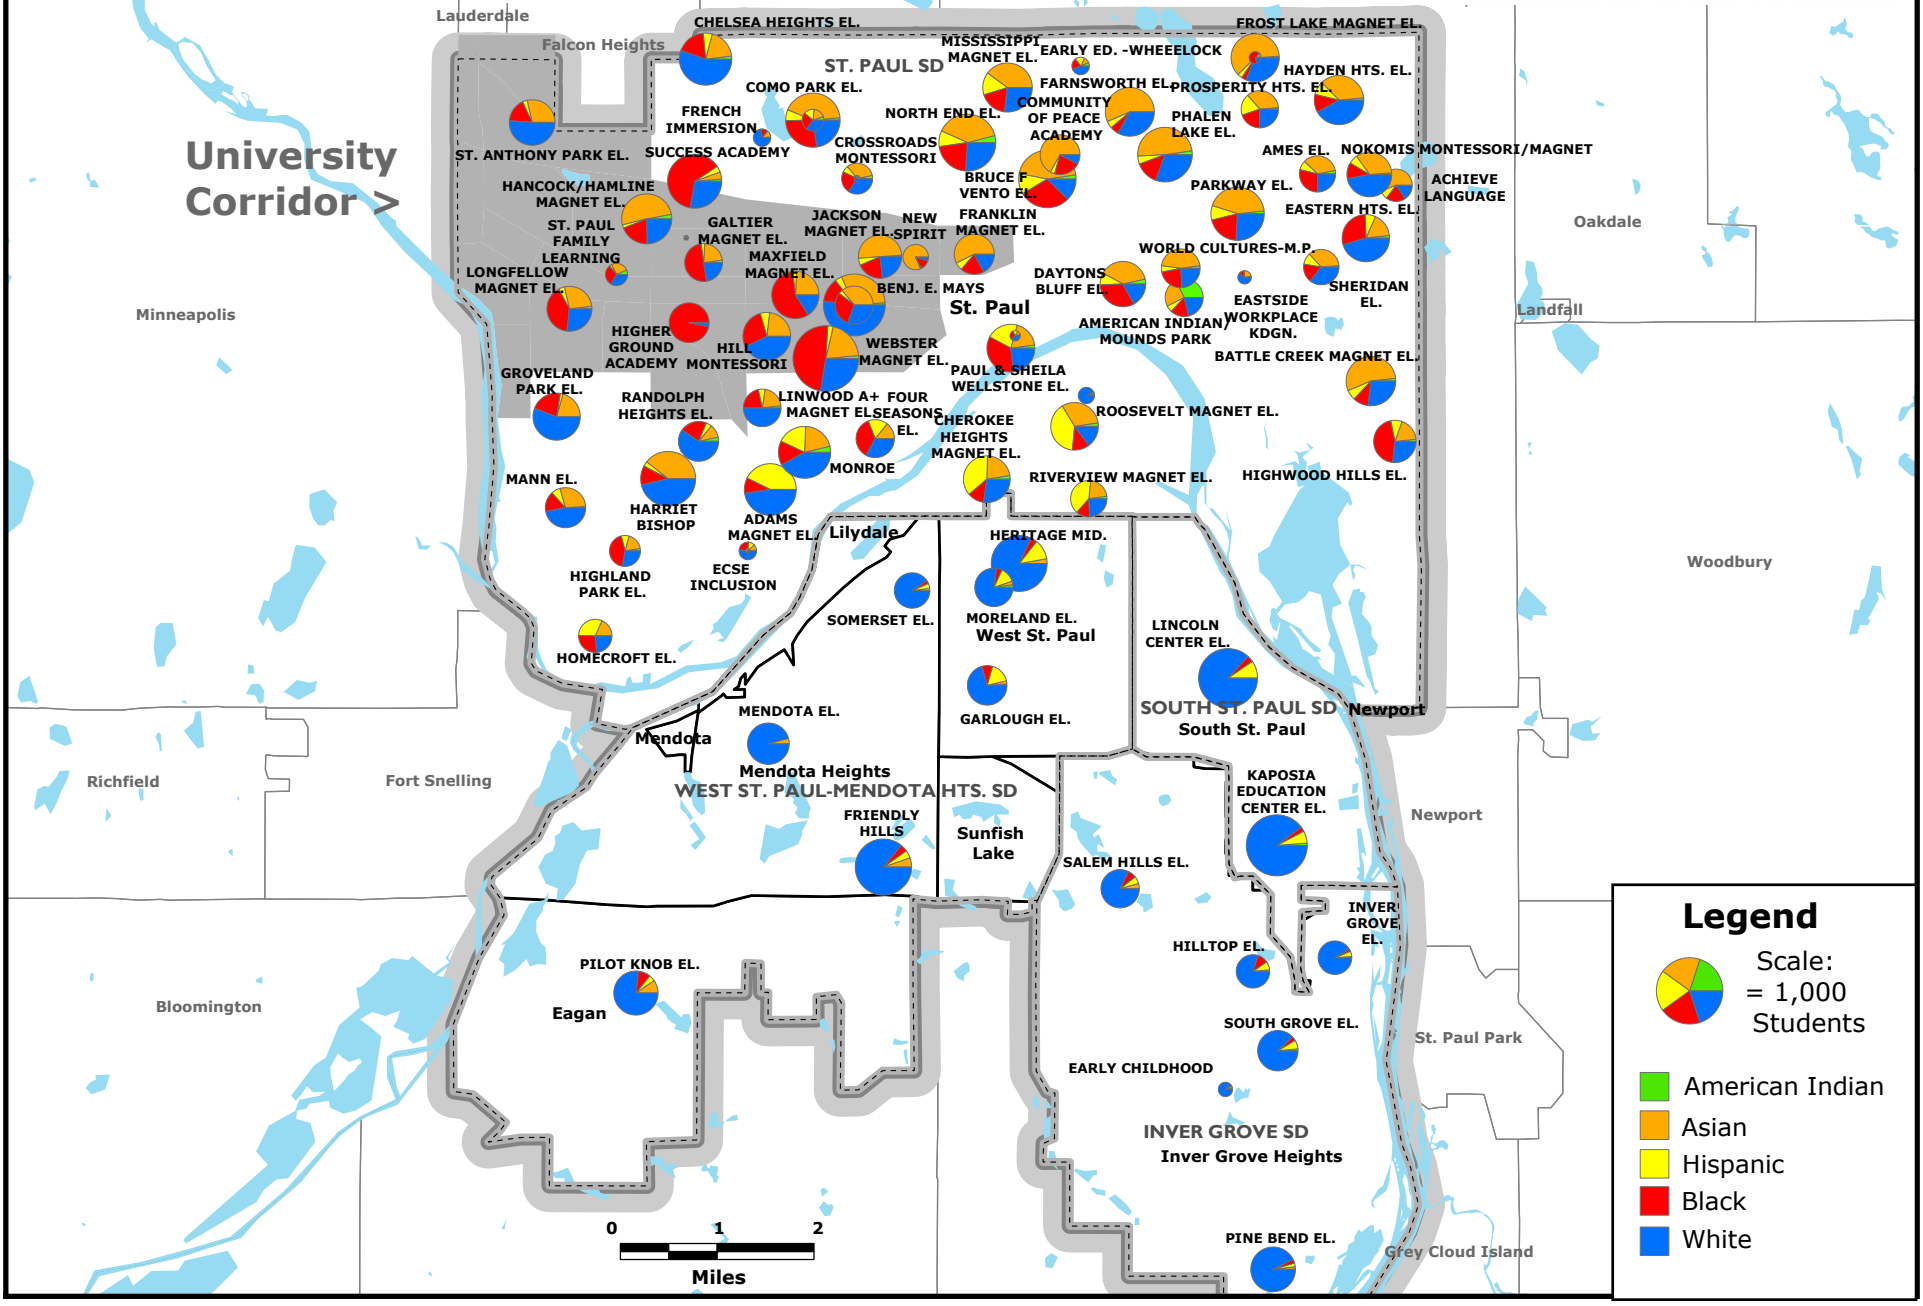

# Saint Paul and South Suburban Public Elementary Schools Race and Ethnicity, 1999-2000

 **institute on race and poverty**  
Research, Education and Advocacy

Data Source: Minnesota Department of Children Families and Learning, Data Center (06/22/05)