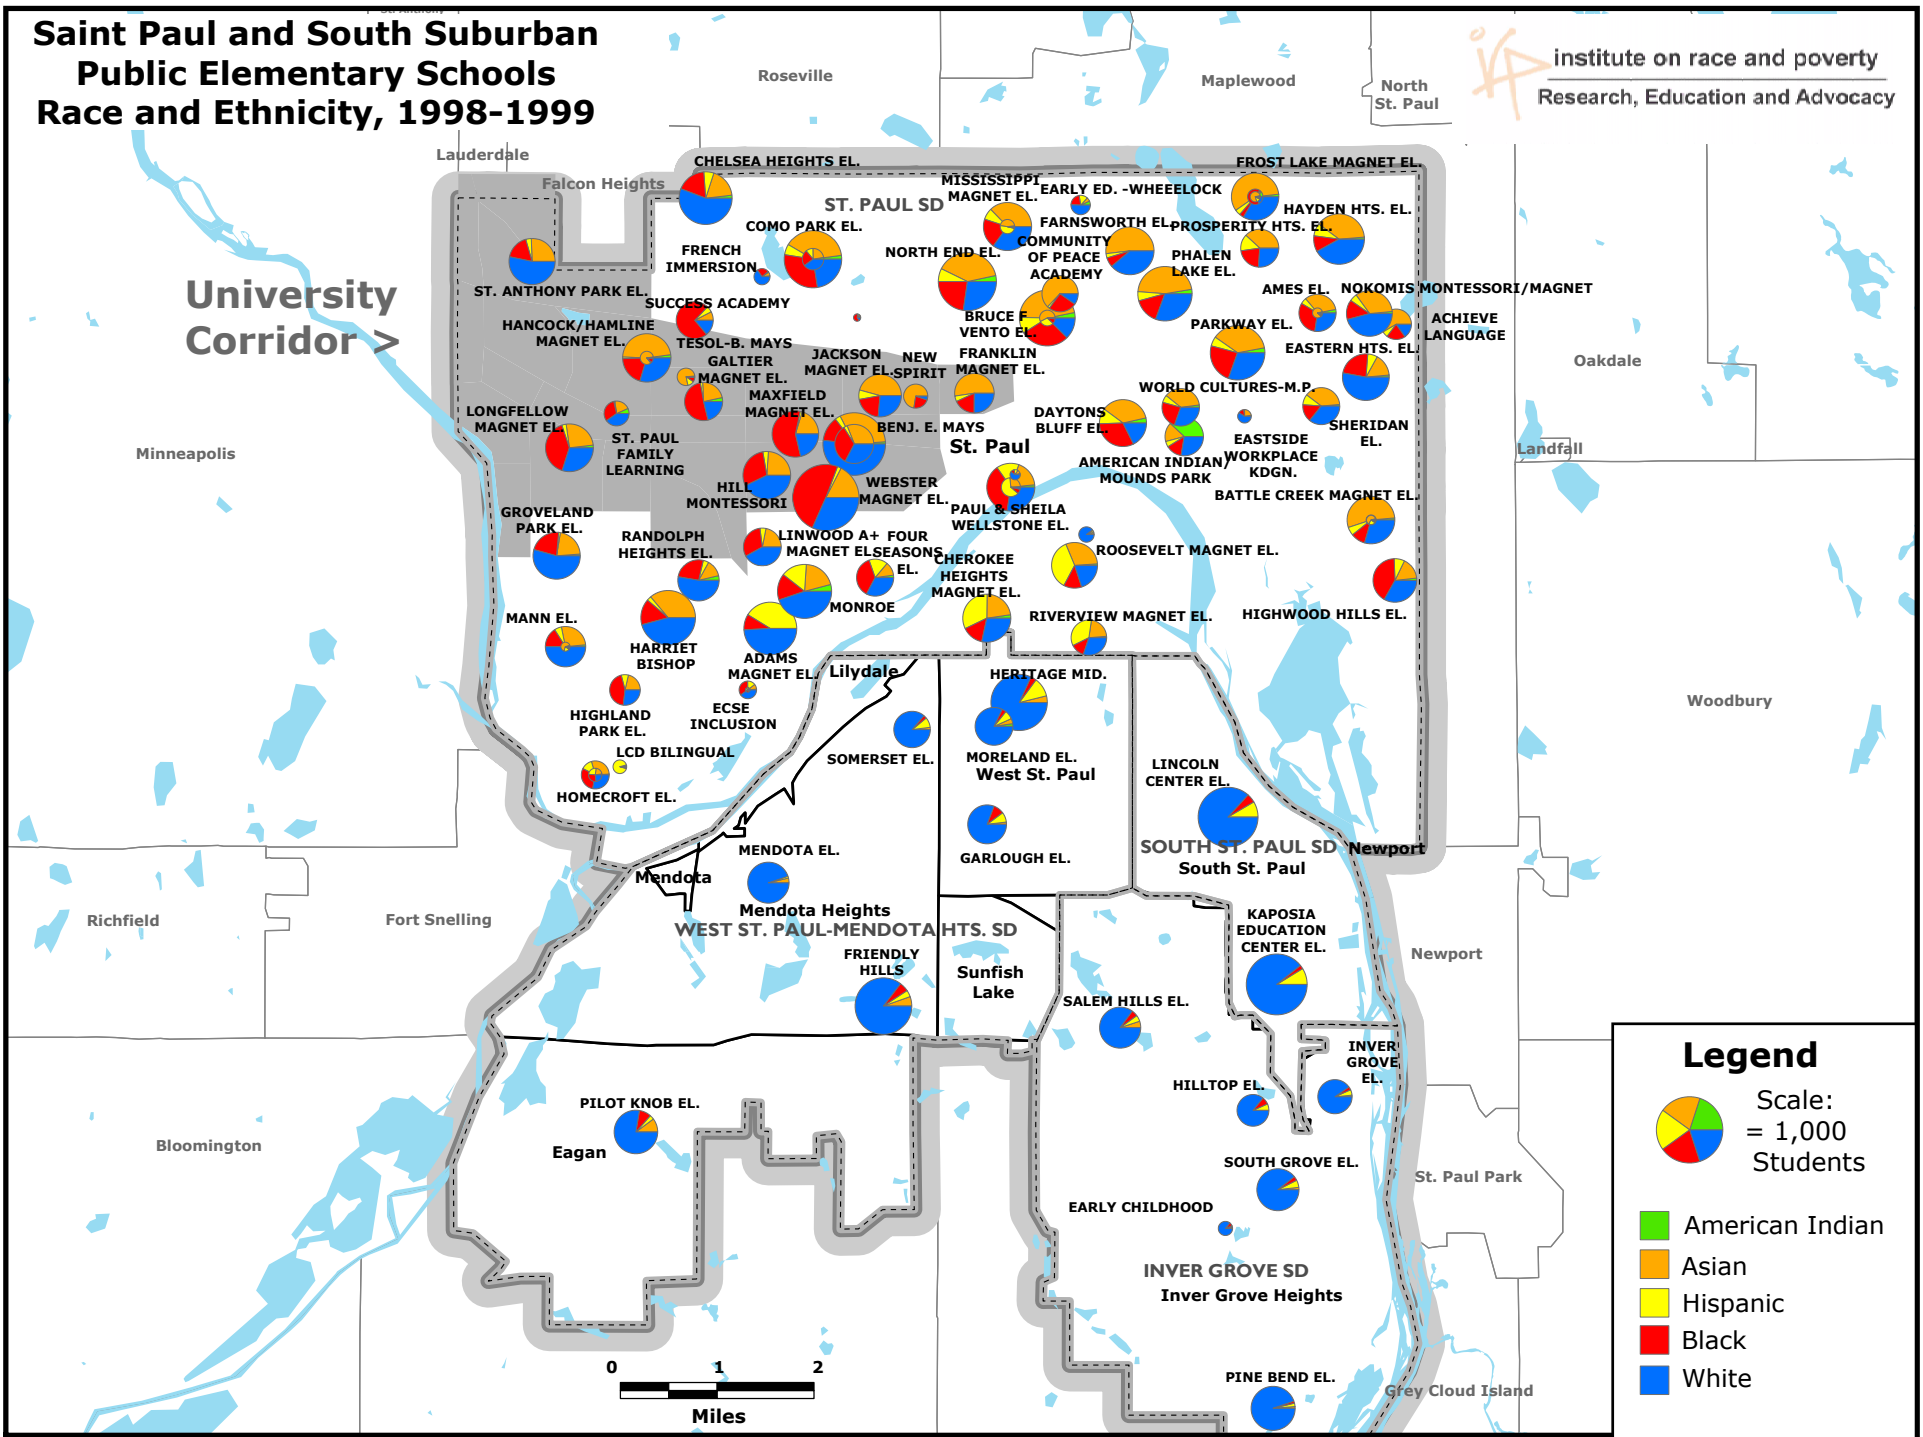

Saint Paul and South Suburban Public Elementary Schools Race and Ethnicity, 1998-1999

 **institute on race and poverty**
Research, Education and Advocacy

Data Source: Minnesota Department of Children Families and Learning, Data Center (06/22/05)