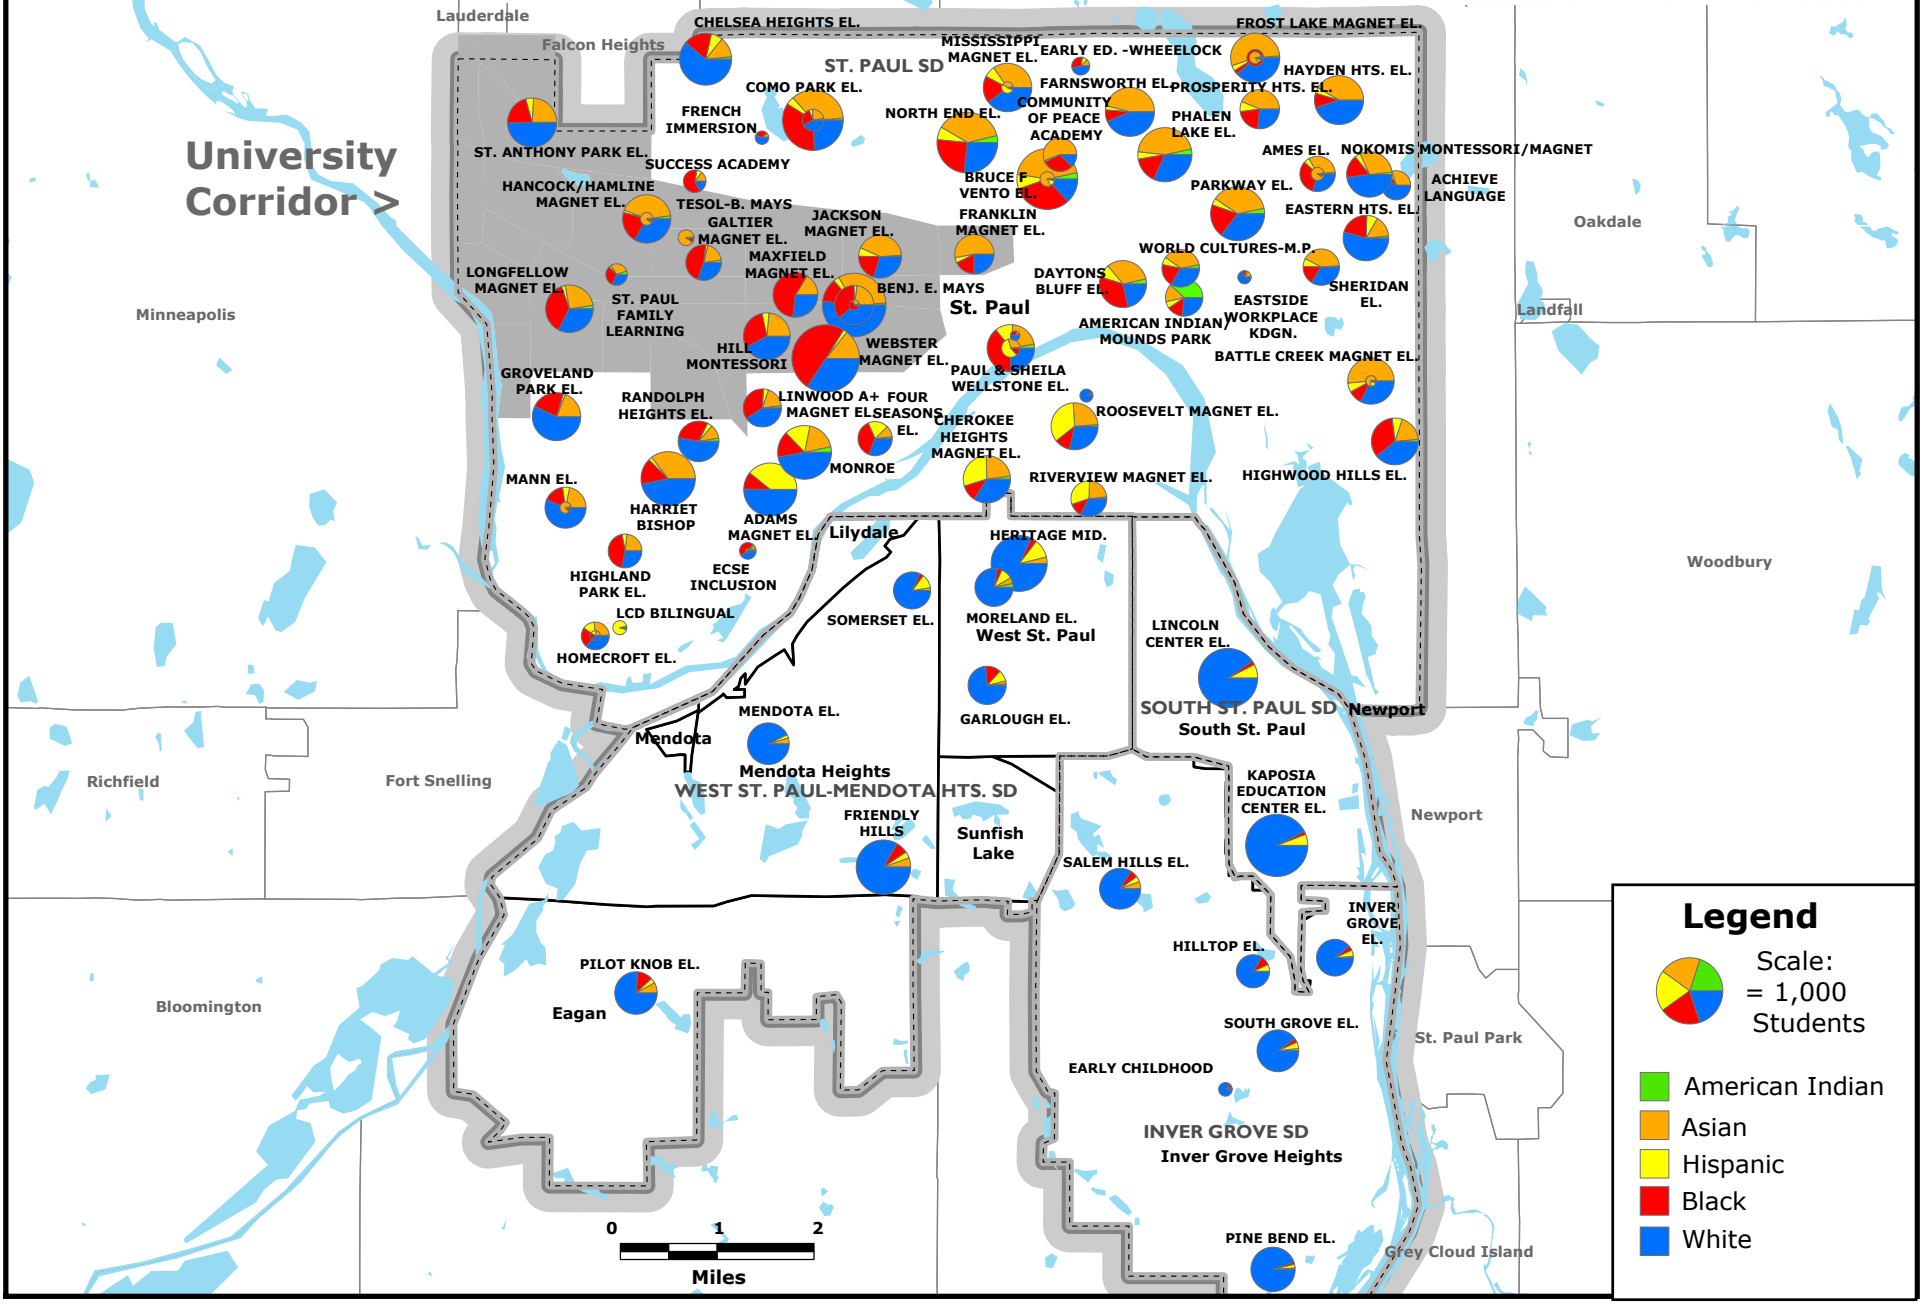

Saint Paul and South Suburban Public Elementary Schools Race and Ethnicity, 1997-1998

 institute on race and poverty
Research, Education and Advocacy

Data Source: Minnesota Department of Children Families and Learning, Data Center (06/22/05)