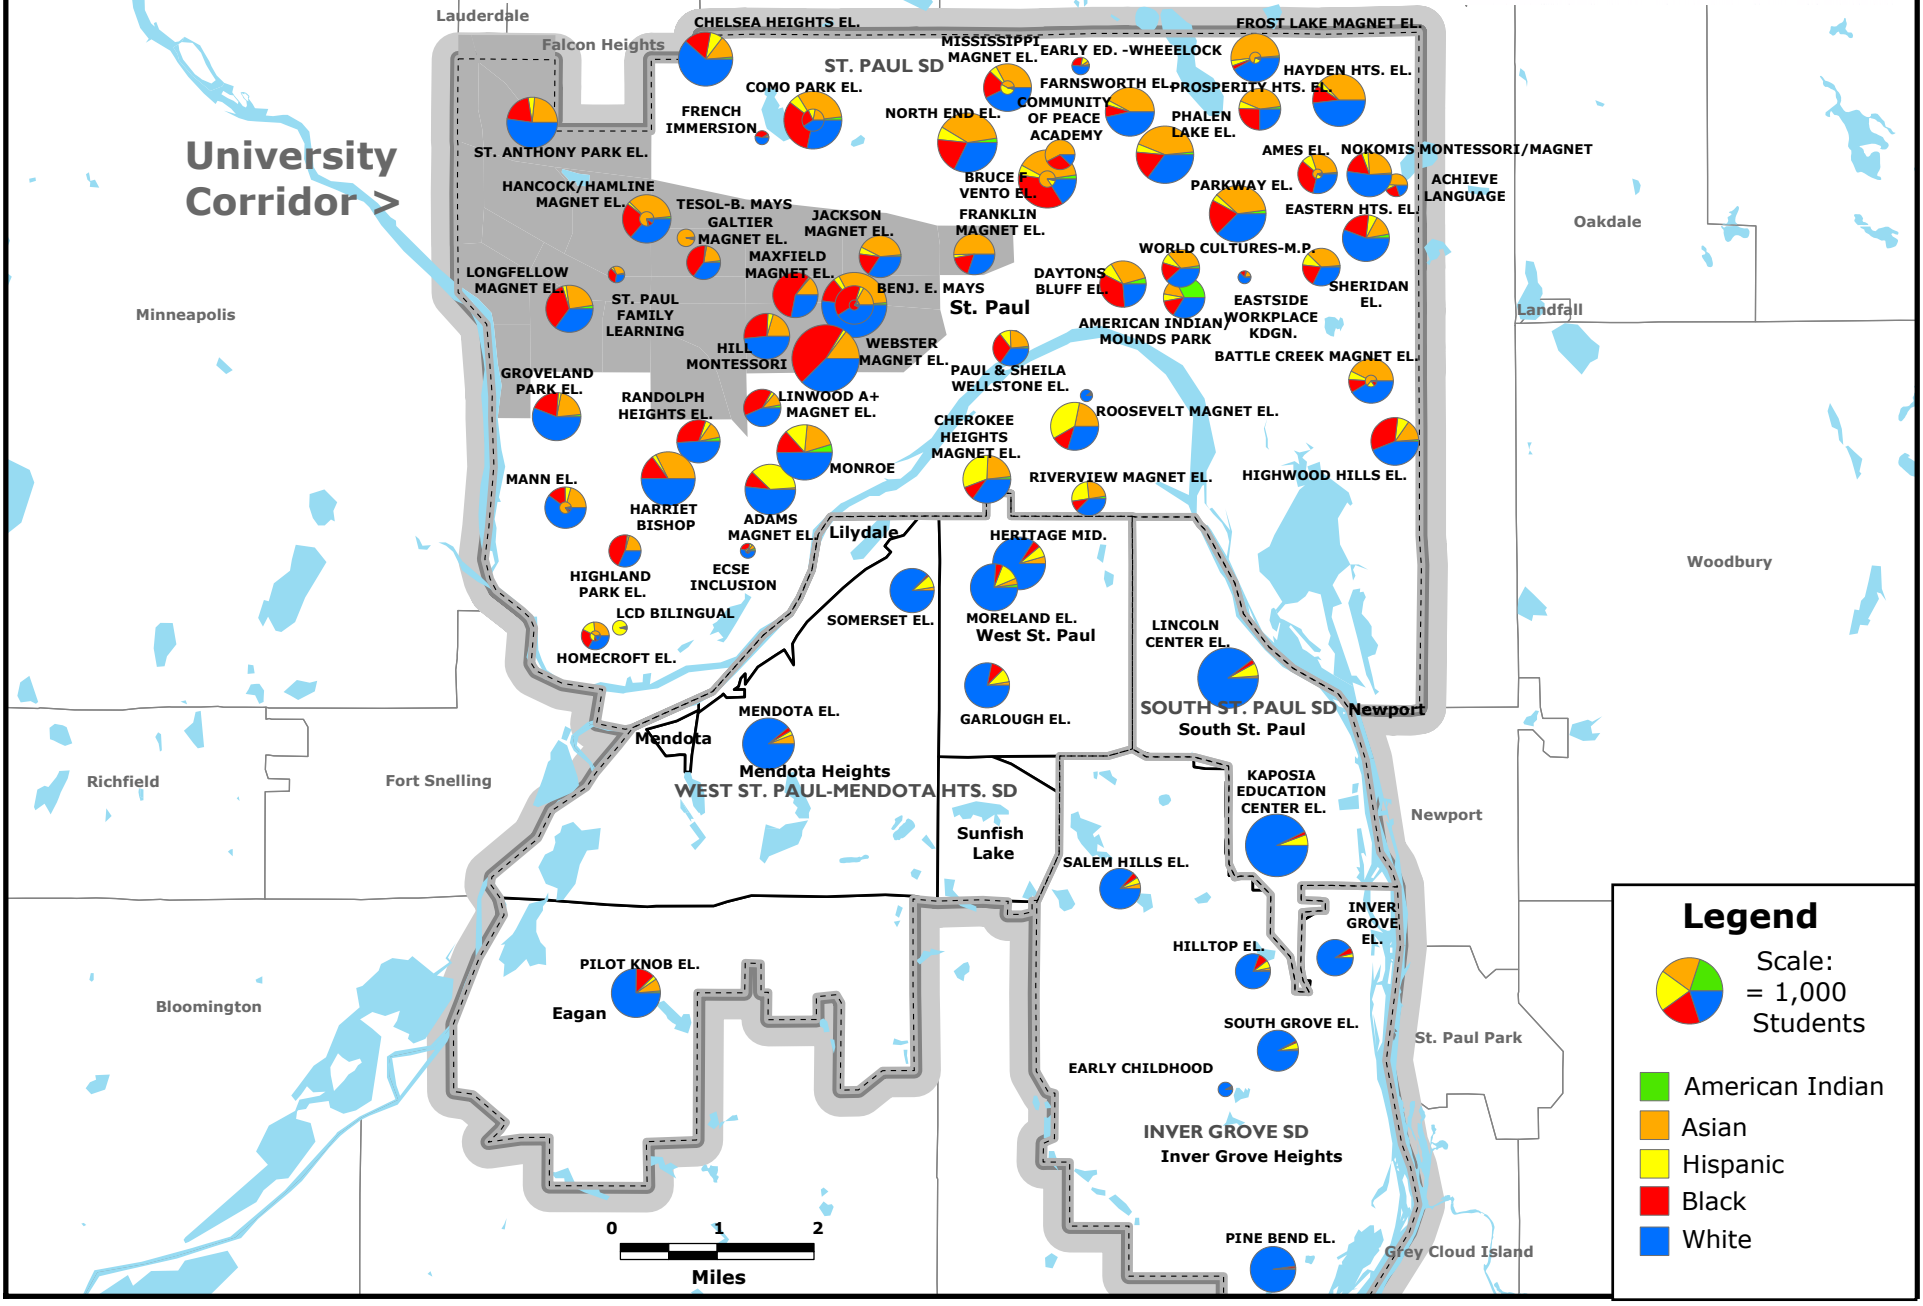

Saint Paul and South Suburban Public Elementary Schools Race and Ethnicity, 1996-1997

 institute on race and poverty
Research, Education and Advocacy

Data Source: Minnesota Department of Children Families and Learning, Data Center (06/22/05)