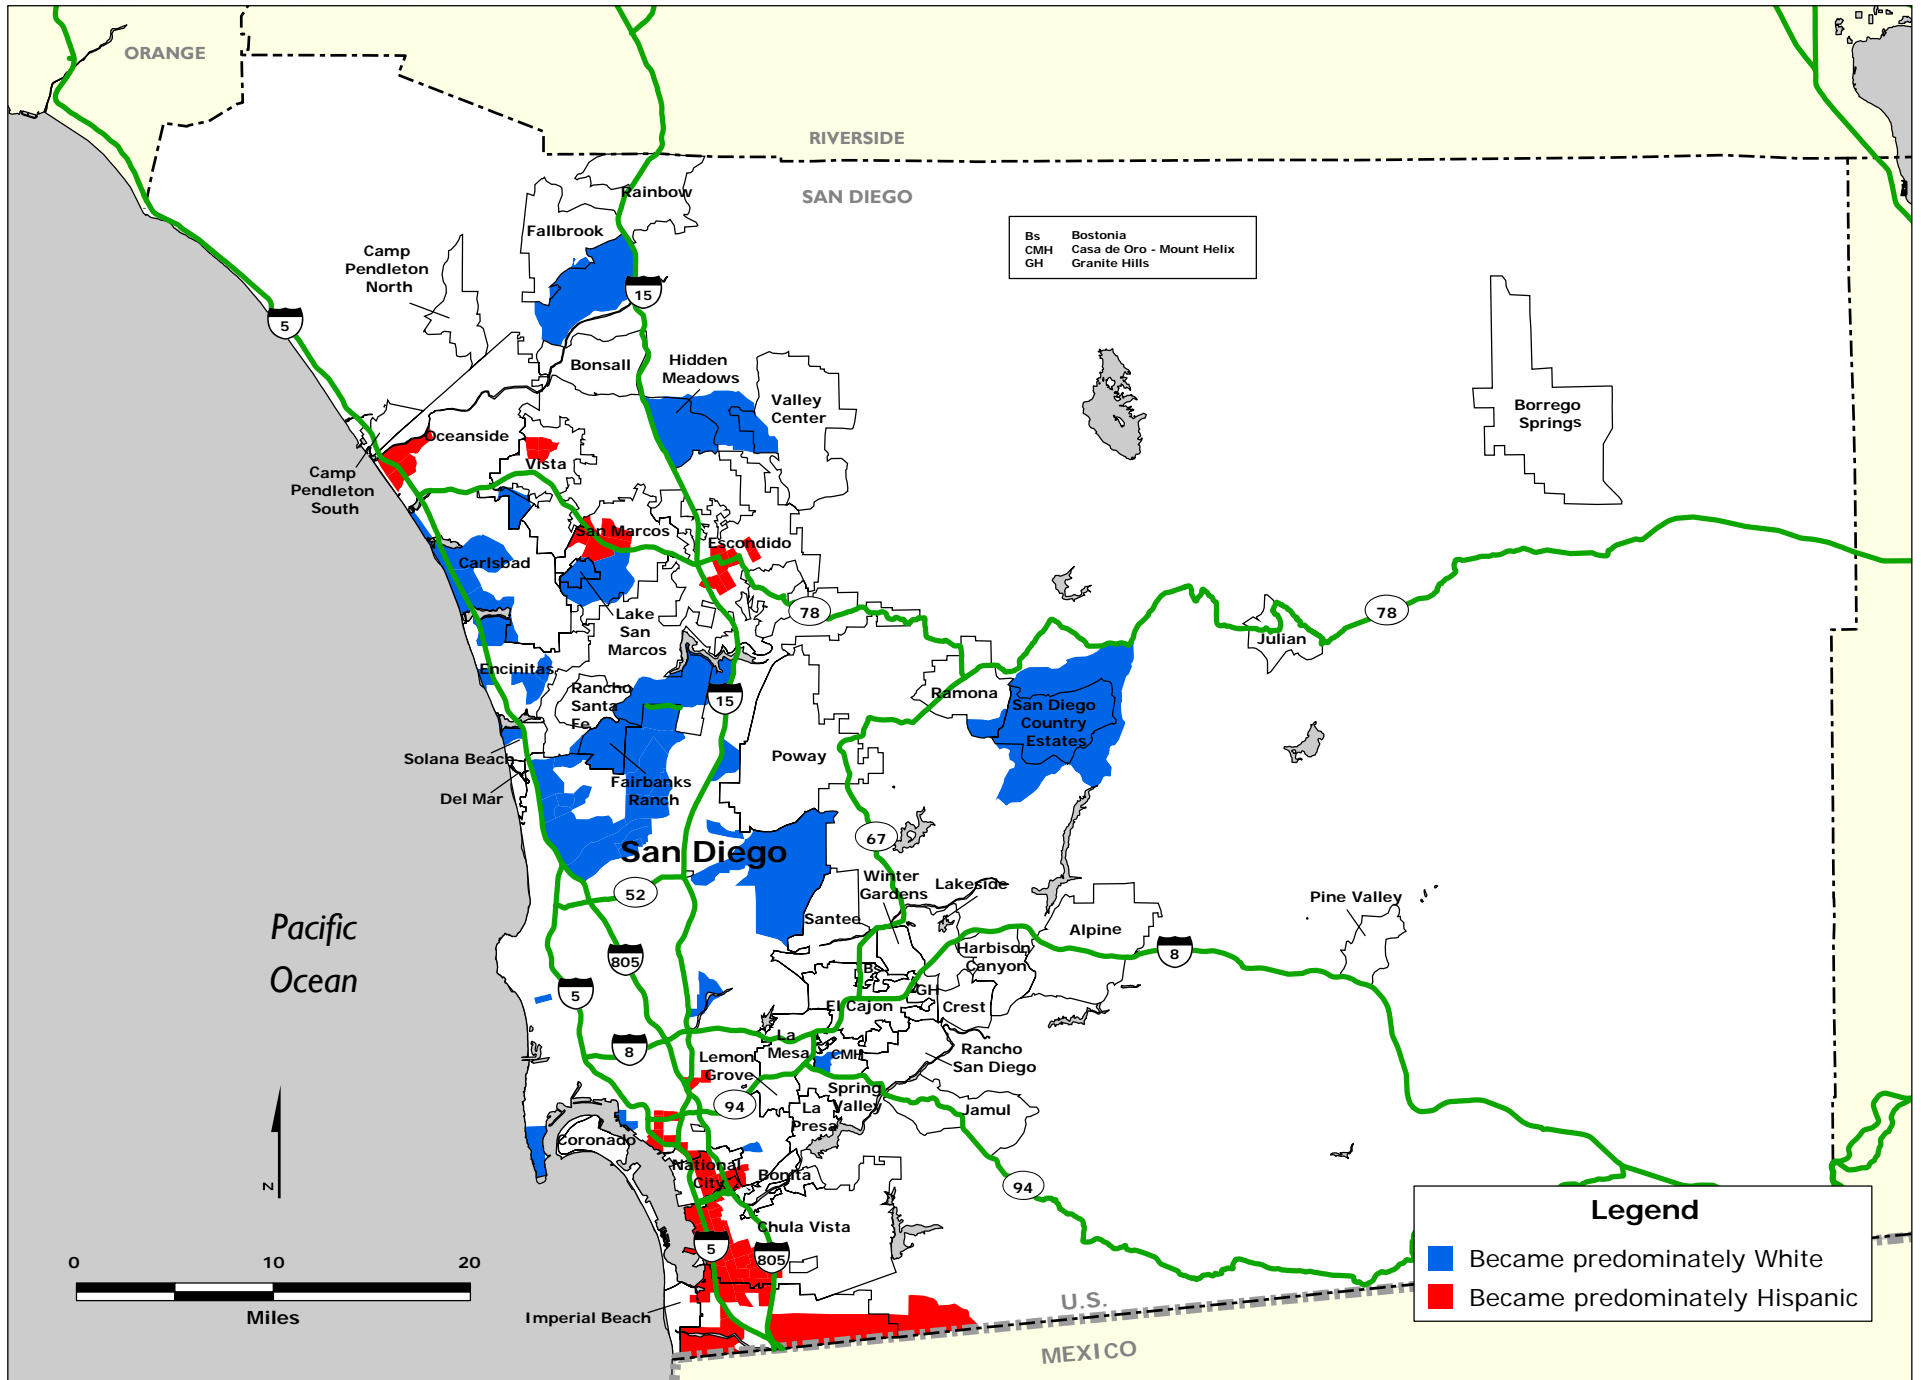

# Map 14.8 SAN DIEGO REGION

## Neighborhoods that became Segregated between 1980 and 2000

Data Source: U.S. Census Bureau.