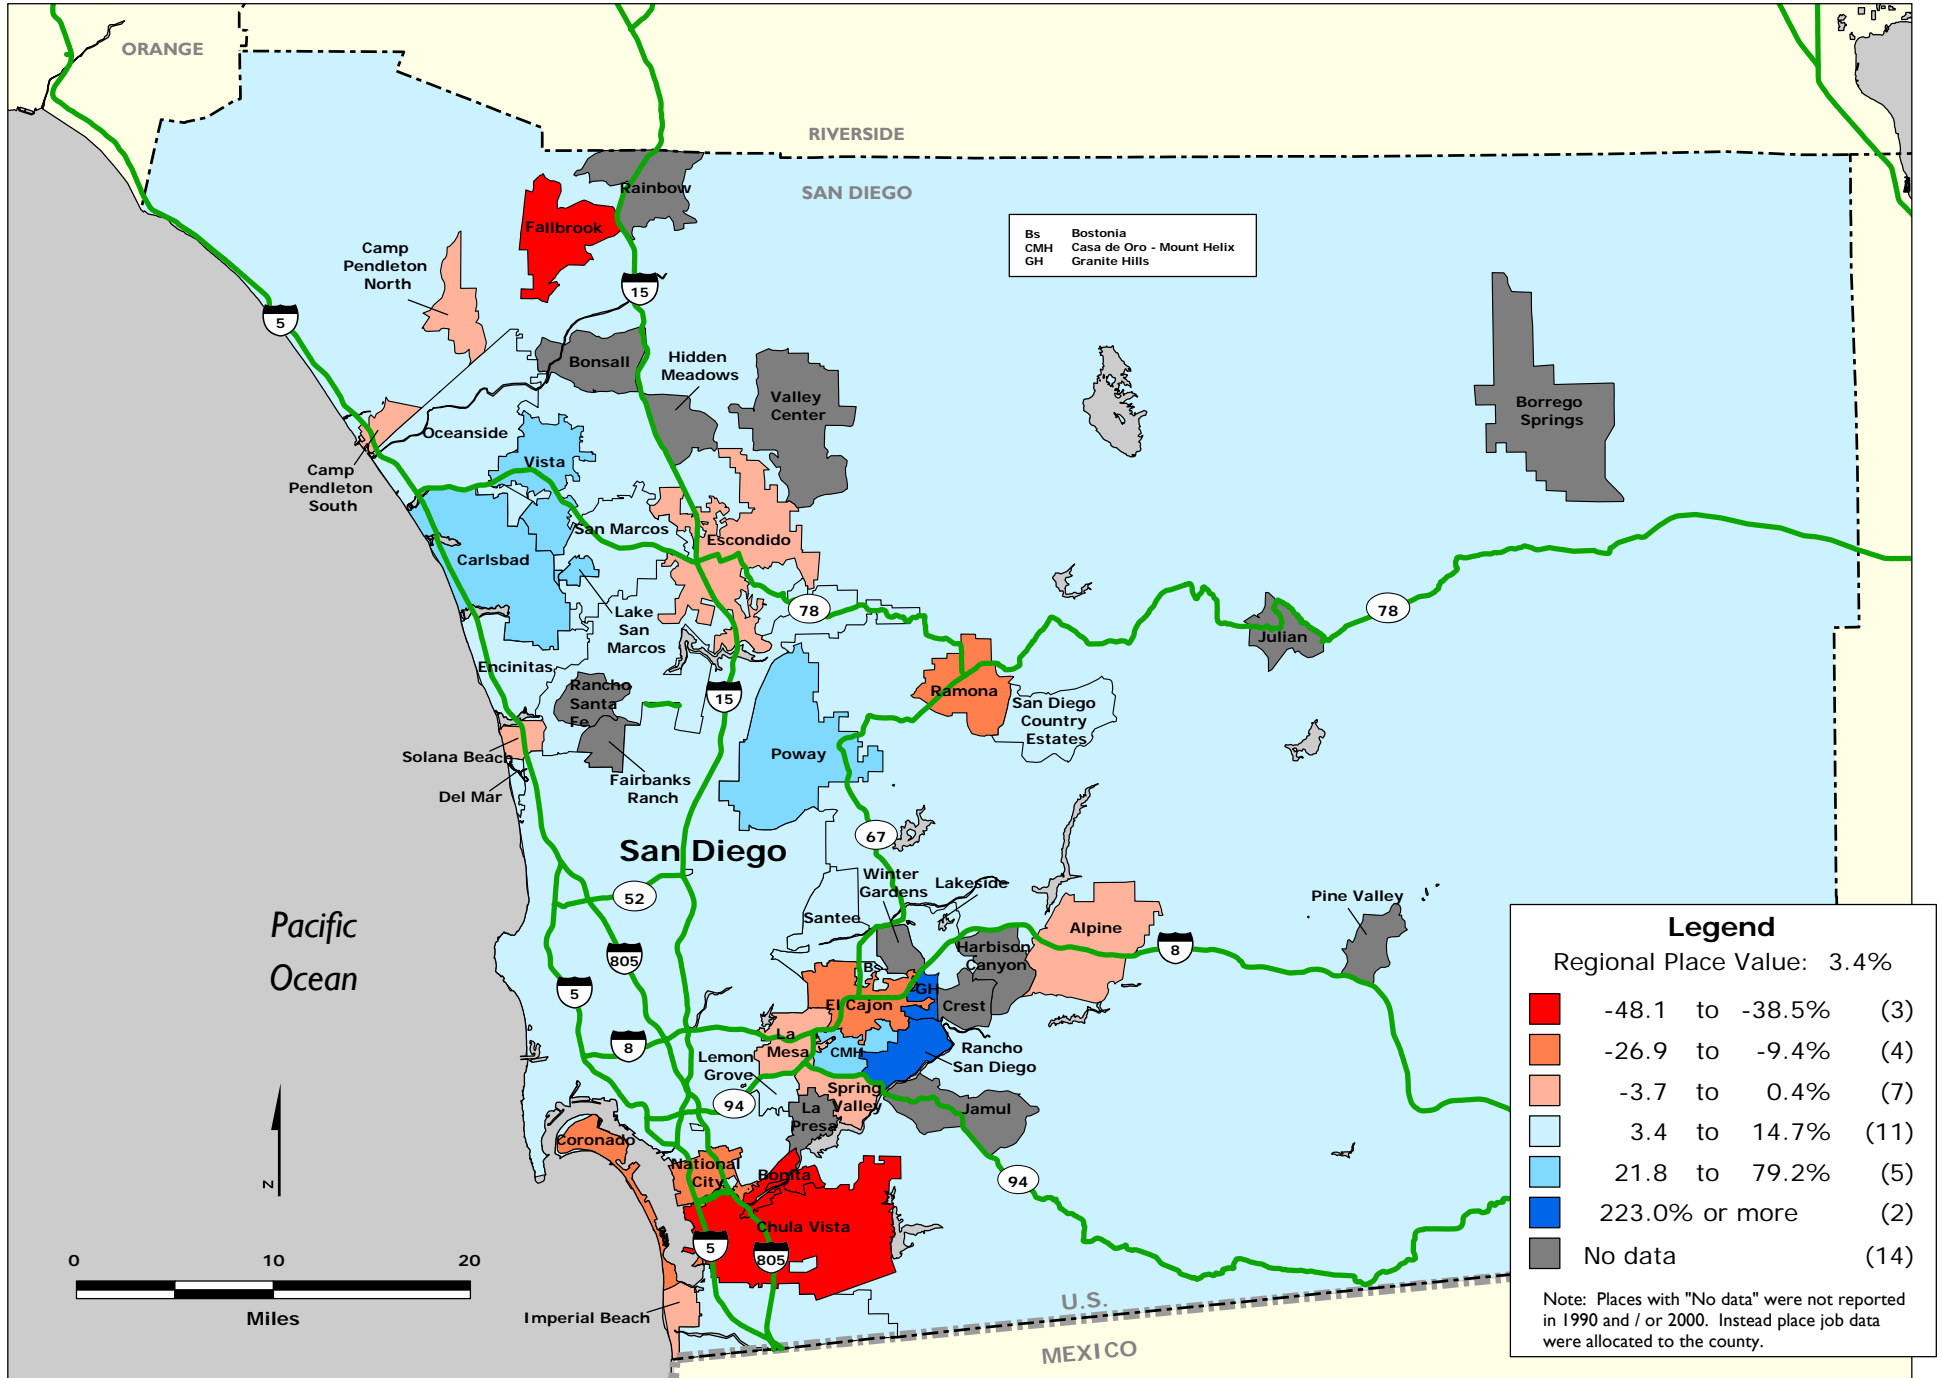

Map 14.11 SAN DIEGO REGION

Percentage Change in Jobs per Square Mile by Place and Undefined County Area, 1990-2000

Data Source: U.S. Census Transportation Planning Package.