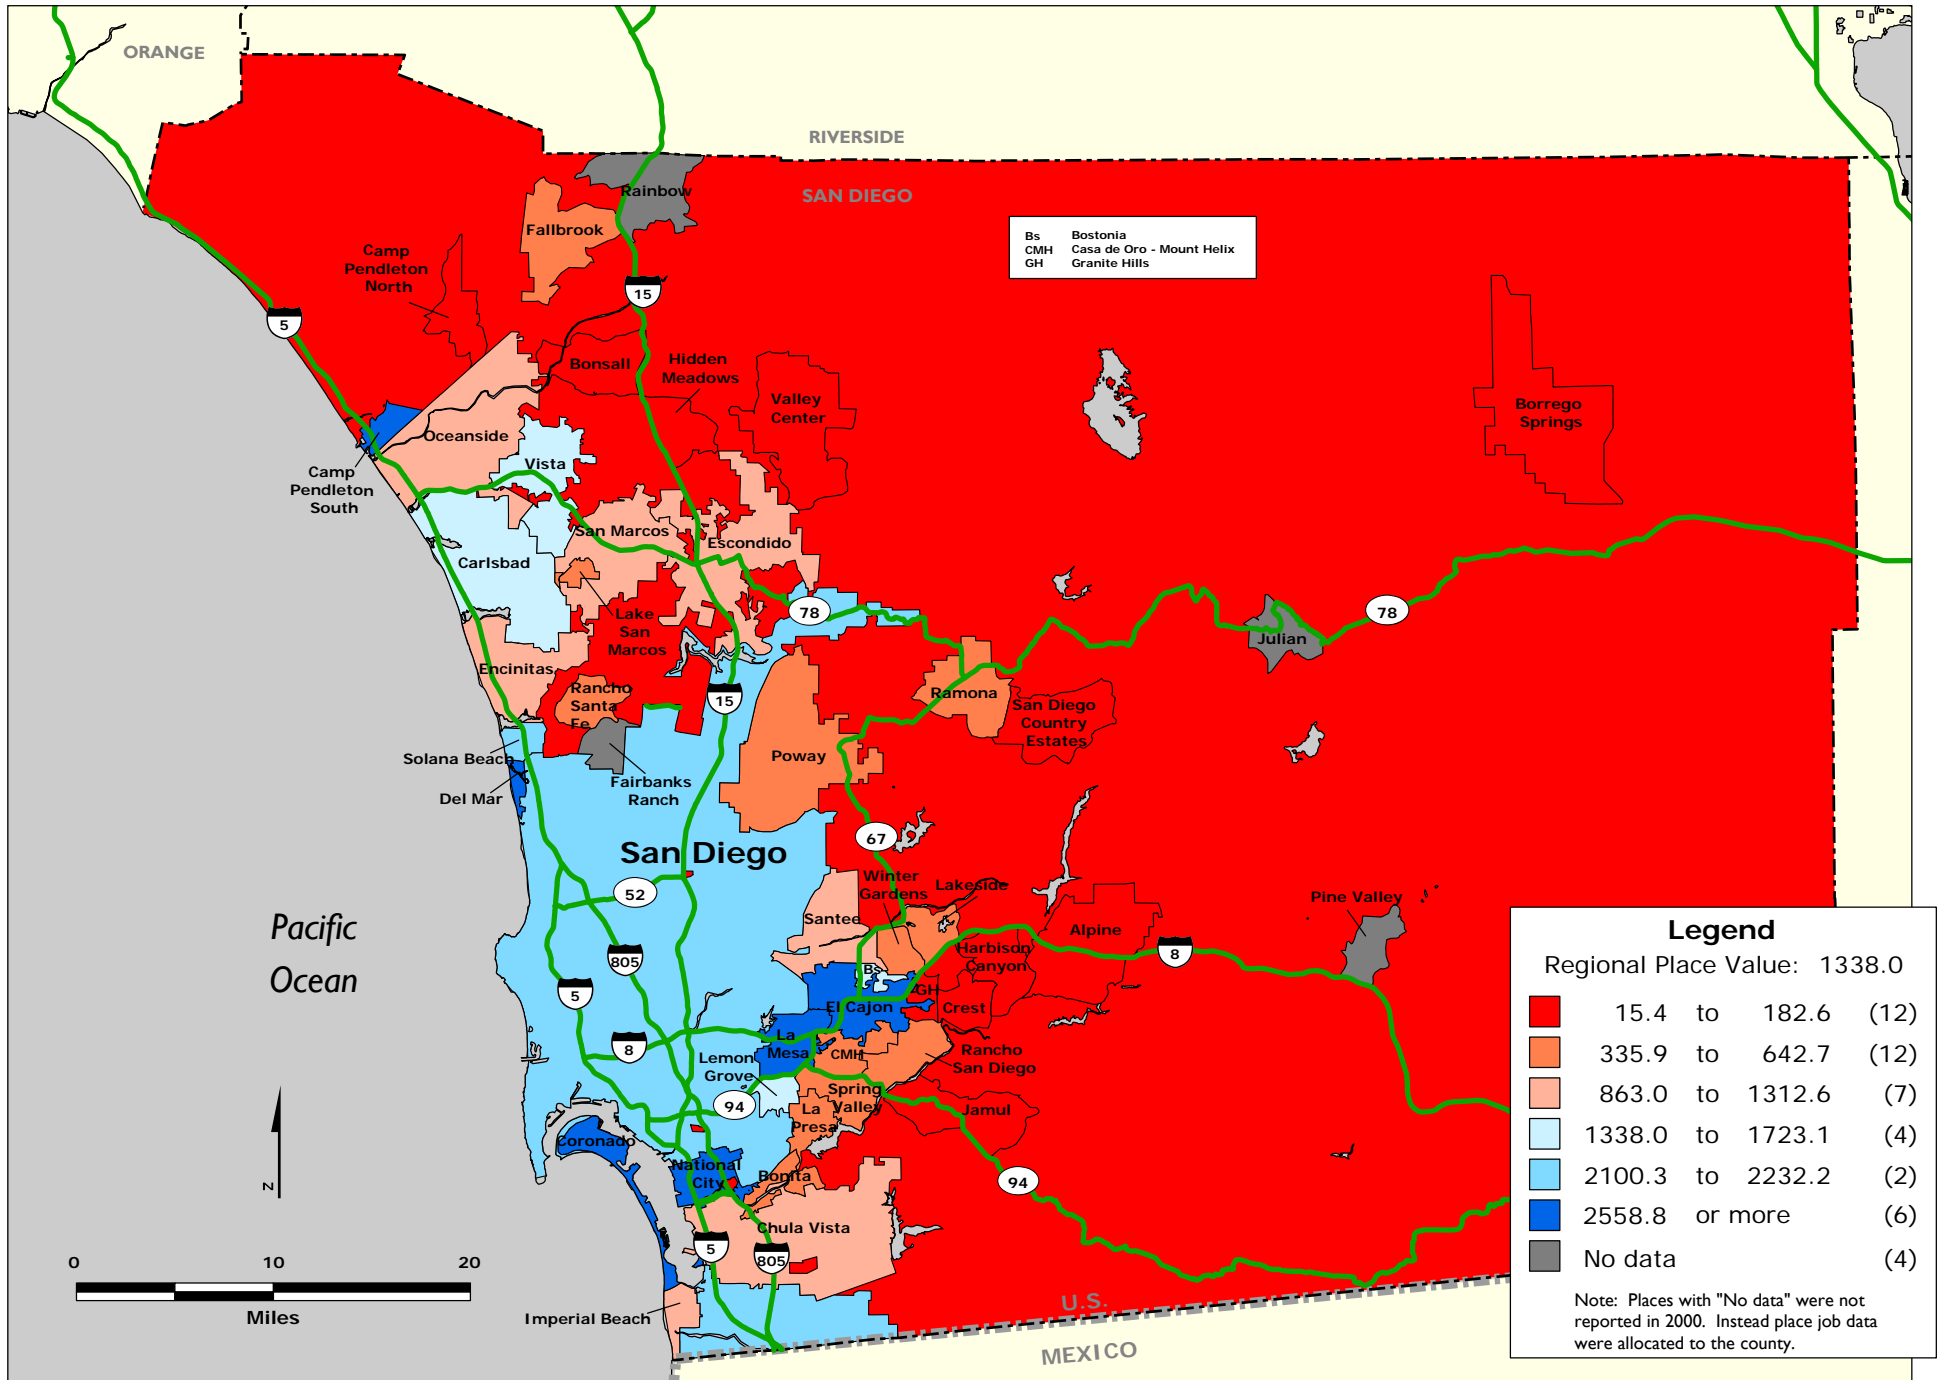

Map 14.10 SAN DIEGO REGION

Jobs per Square Mile by Place and Undefined County Area, 2000

Data Source: U.S. Census Transportation Planning Package.