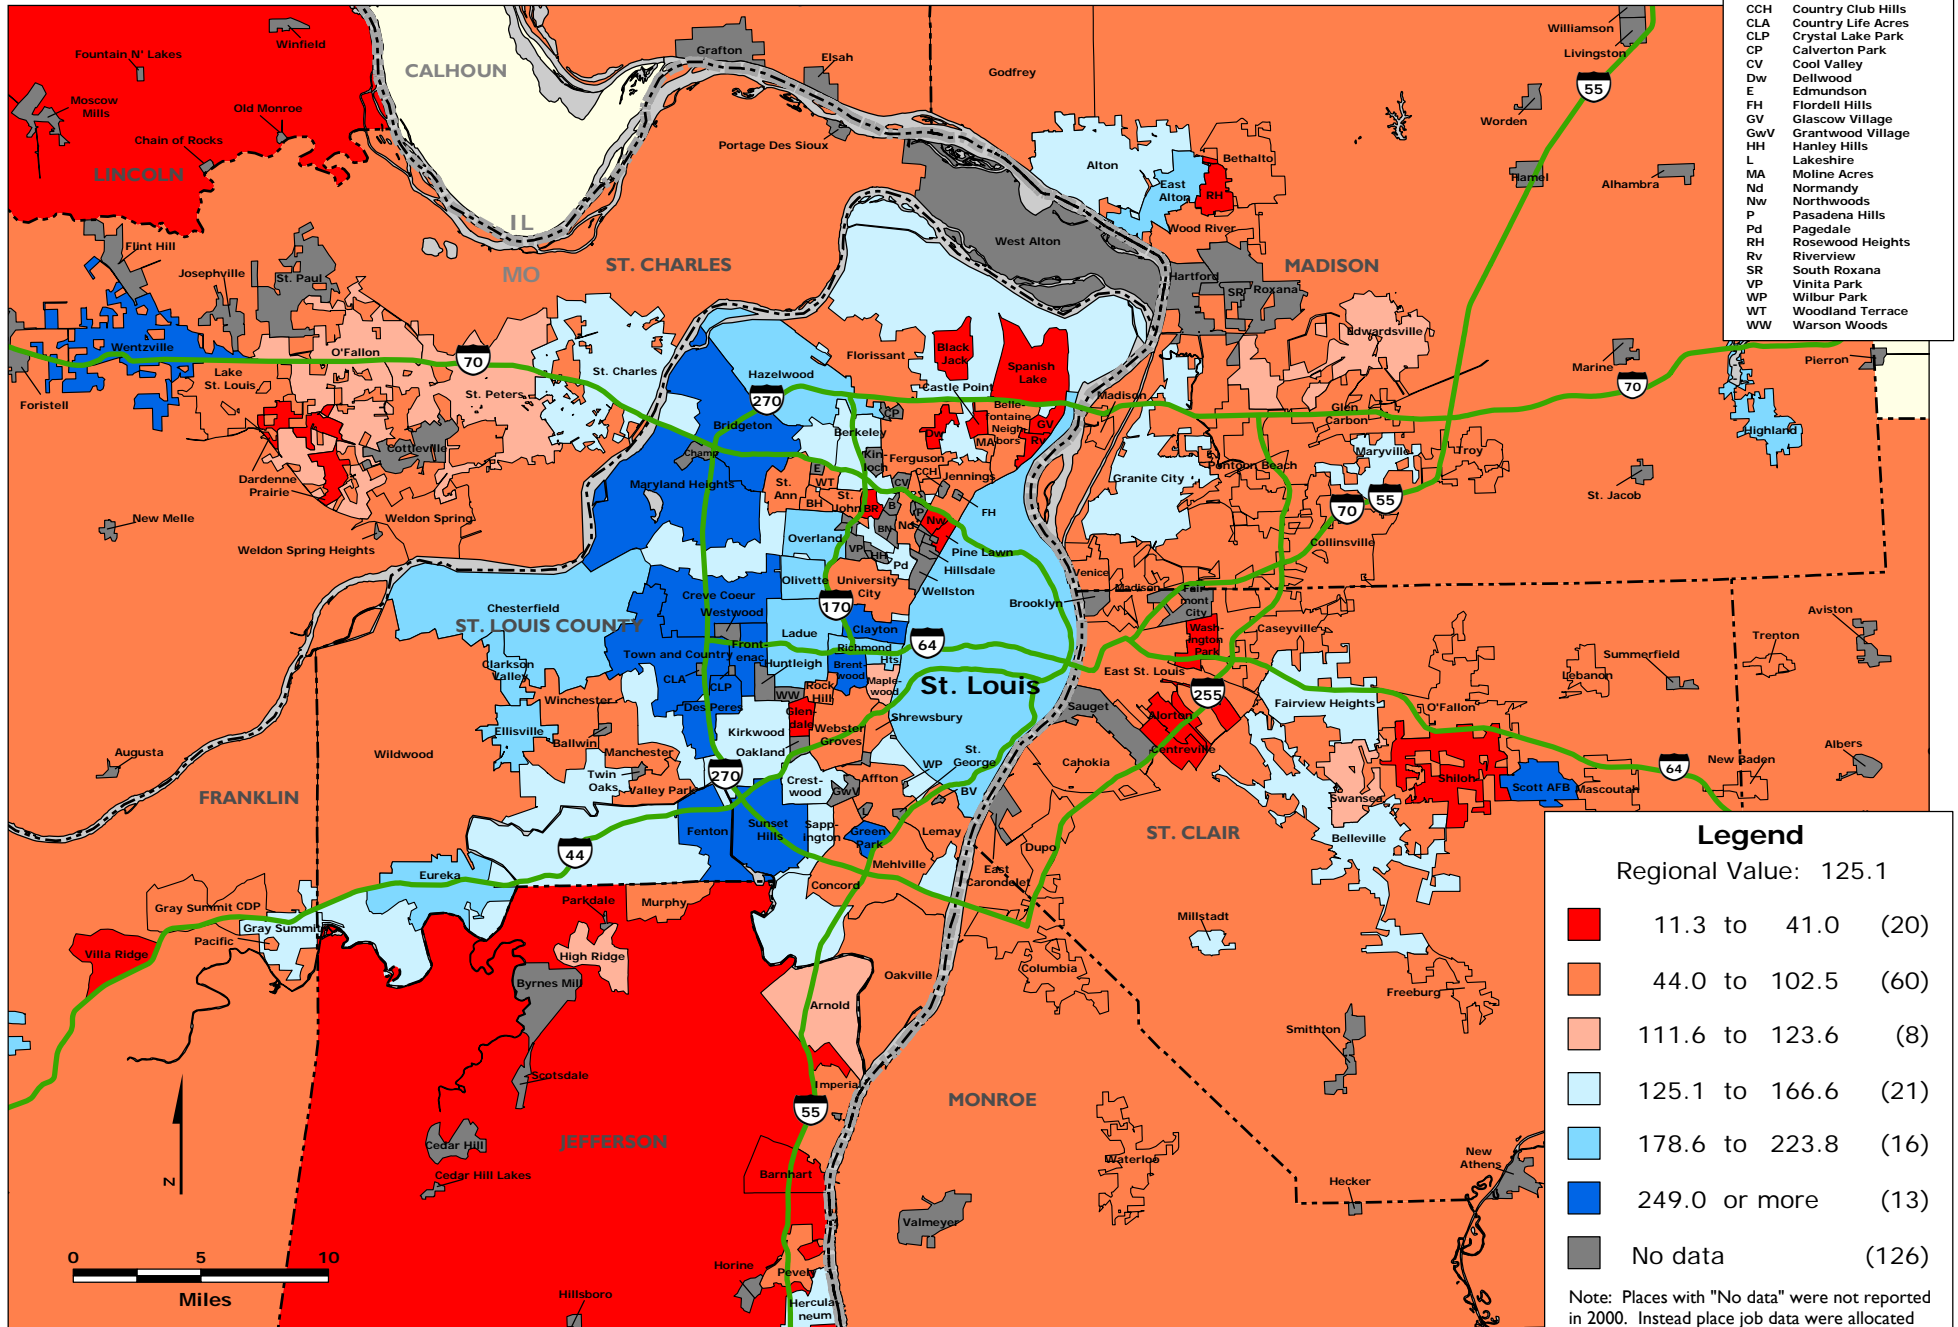

# Map 13.9.1 SAINT LOUIS REGION (CENTRAL AREA) Jobs per 100 Households by Place and Undefined County Area, 2000

- B Bellerive
- BH Breckenridge Hills
- BN Bel-Nor
- BR Bell-Ridge
- BV Bella Villa
- CCH Country Club Hills
- CLA Country Life Acres
- CLP Crystal Lake Park
- CP Calverton Park
- CV Cool Valley
- DW Dellwood
- E Edmondson
- FH Flordeil Hills
- GV Glasgow Village
- GwV Grantwood Village
- HH Hanley Hills
- L Lakeshire
- MA Moline Acres
- Nd Normandy
- Nw Northwoods
- P Pasadena Hills
- Pd Pagedale
- RH Rosewood Heights
- Rv Riverview
- SR South Roxana
- VP Vinita Park
- WP Wilbur Park
- WT Woodland Terrace
- WW Warsaw Woods