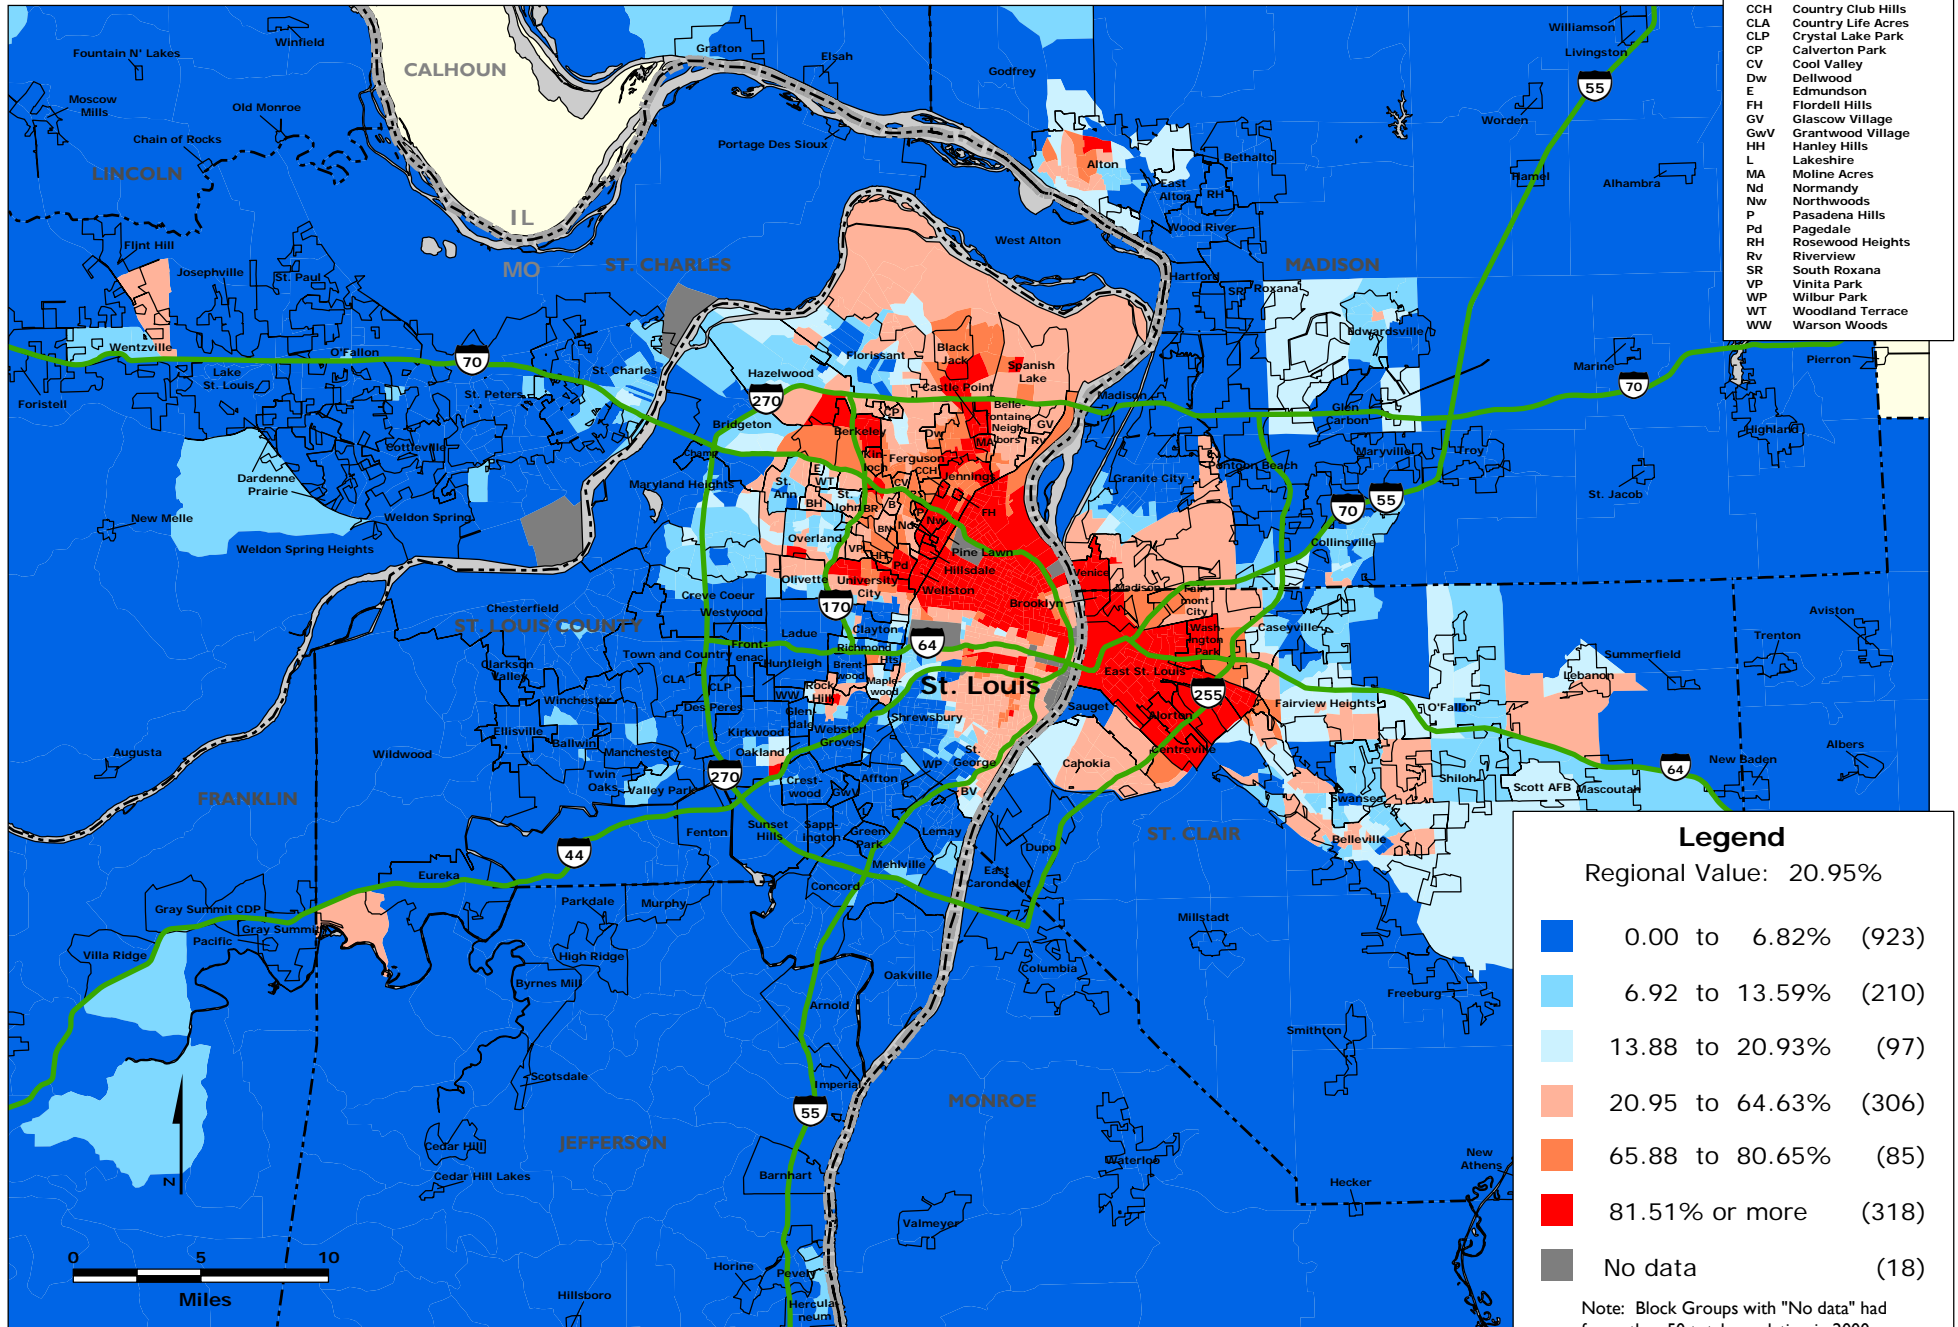

Map 13.3.1 SAINT LOUIS REGION (CENTRAL AREA) Percentage of Non-Asian Minority Population by Census Block Group, 2000

B	Bellerive
BH	Breckenridge Hills
BN	Bel-Nor
BR	Bell-Ridge
BV	Bella Villa
CCH	Country Club Hills
CLA	Country Life Acres
CLP	Crystal Lake Park
CP	Calverton Park
CV	Cool Valley
Dw	Dellwood
E	Edmundson
FH	Florideil Hills
GV	Glasgow Village
GwV	Grantwood Village
HH	Hanley Hills
L	Lakeshire
MA	Moline Acres
Nd	Normandy
Nw	Northwoods
P	Pasadena Hills
Pd	Pagedale
RH	Rosewood Heights
Rv	Riverview
SR	South Roxana
VP	Vinita Park
WP	Wilbur Park
WT	Woodland Terrace
WW	Warson Woods

Data Source: U.S. Census Bureau.