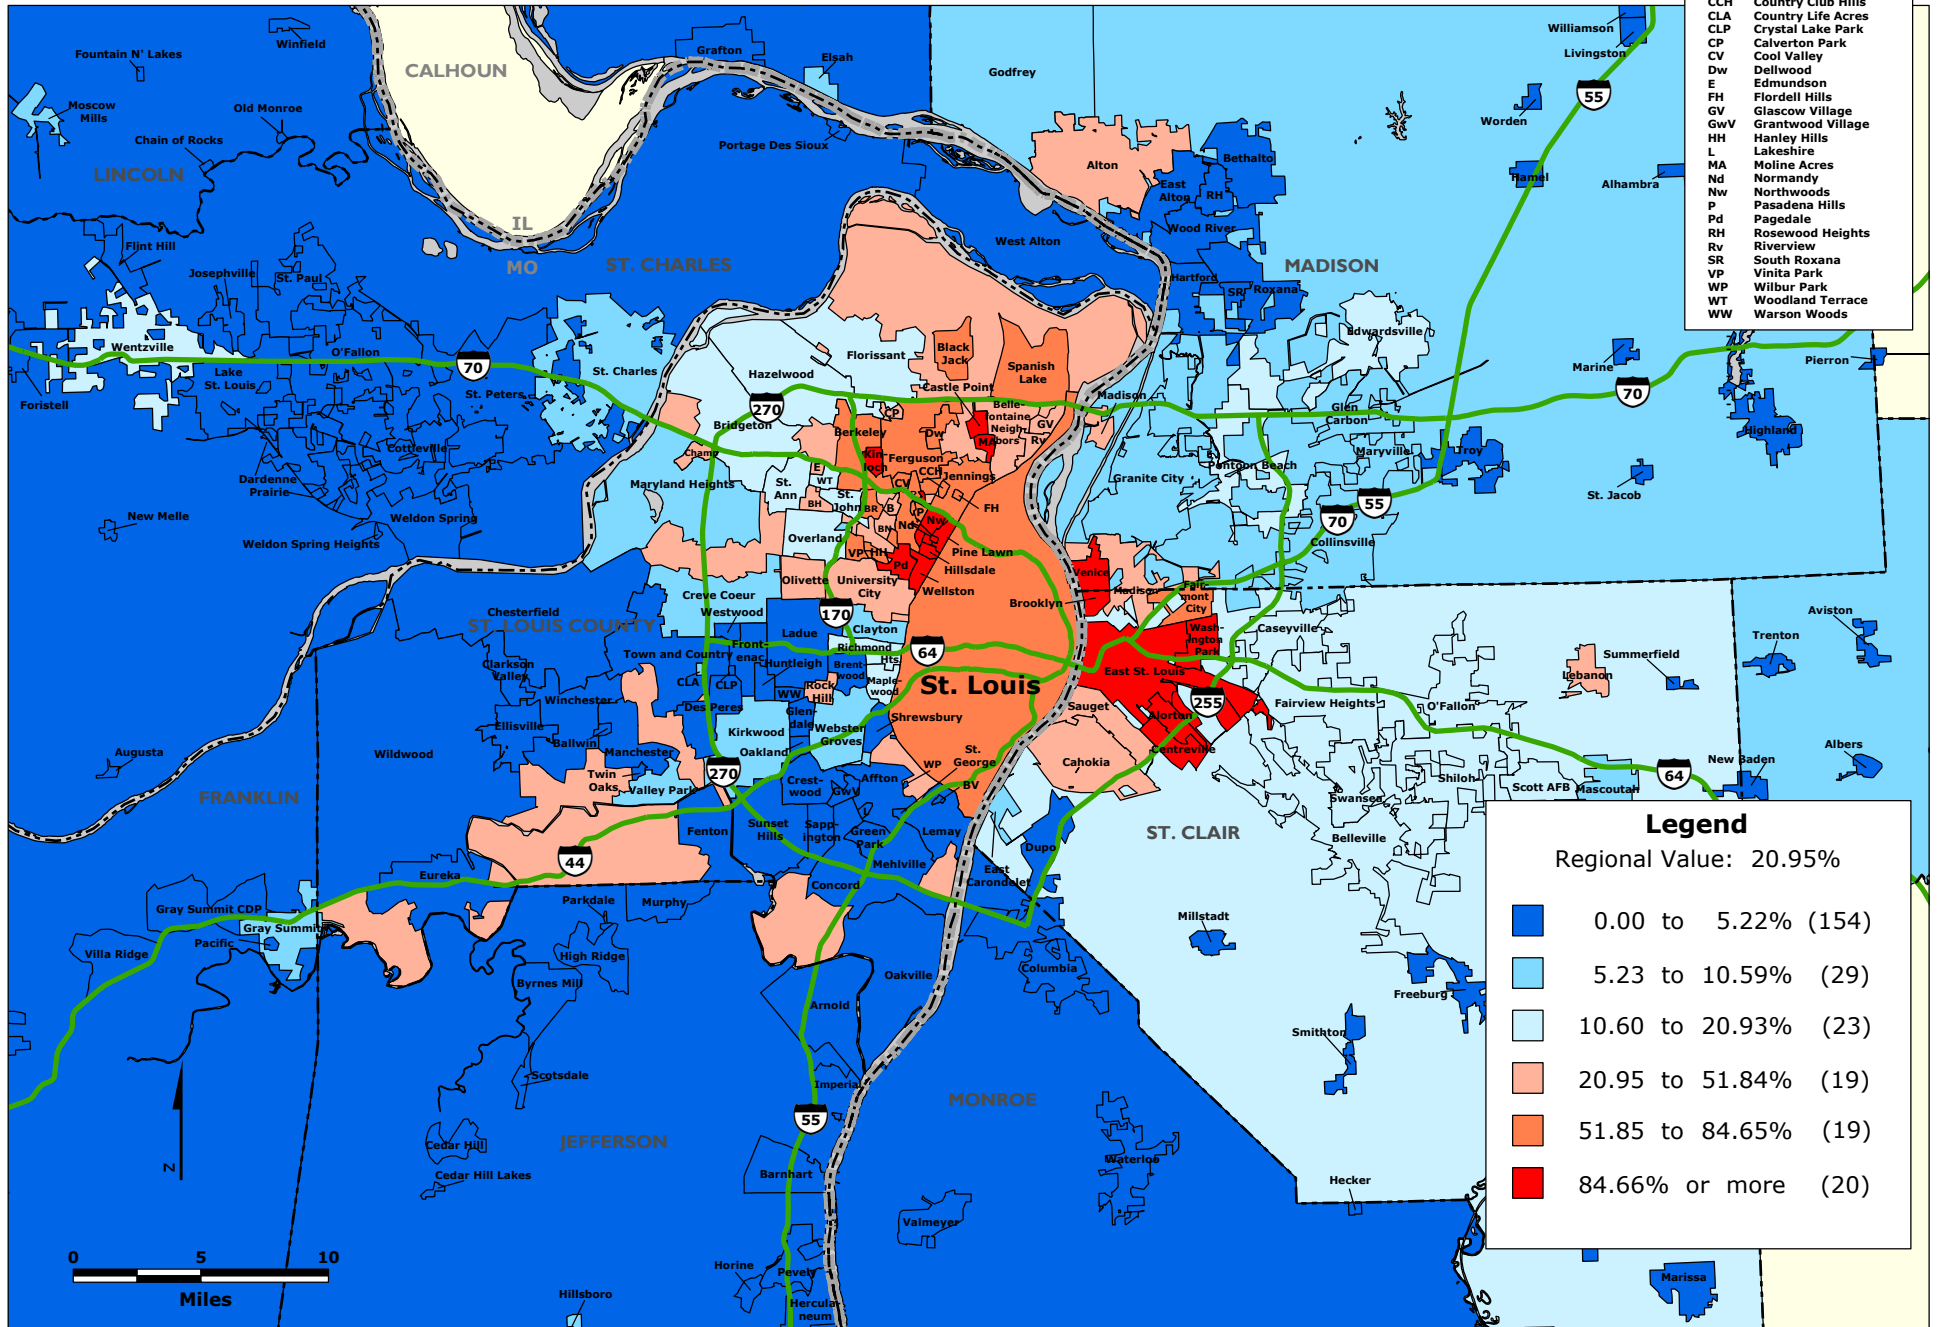

# Map 13.1.1 SAINT LOUIS REGION (CENTRAL AREA) Percentage of Non-Asian Minority Population by Place and Undefined County Area, 2000

B	Bellerive
BH	Breckenridge Hills
BN	Bel-Nor
BR	Bell-Ridge
BV	Bella Villa
CCH	Country Club Hills
CLA	Country Life Acres
CLP	Crystal Lake Park
CP	Calverton Park
CV	Cool Valley
Dw	Dellwood
E	Edmundson
FH	Florissant
GV	Glascow Village
GWV	Grantwood Village
HH	Hanley Hills
L	Lakeshire
MA	Moline Acres
Nd	Normandy
Nw	Northwoods
P	Pasadena Hills
Pd	Pagedale
RH	Rosewood Heights
Rv	Riverview
SR	South Roxana
VP	Vinita Park
WP	Wilbur Park
WT	Woodland Terrace
WW	Warson Woods