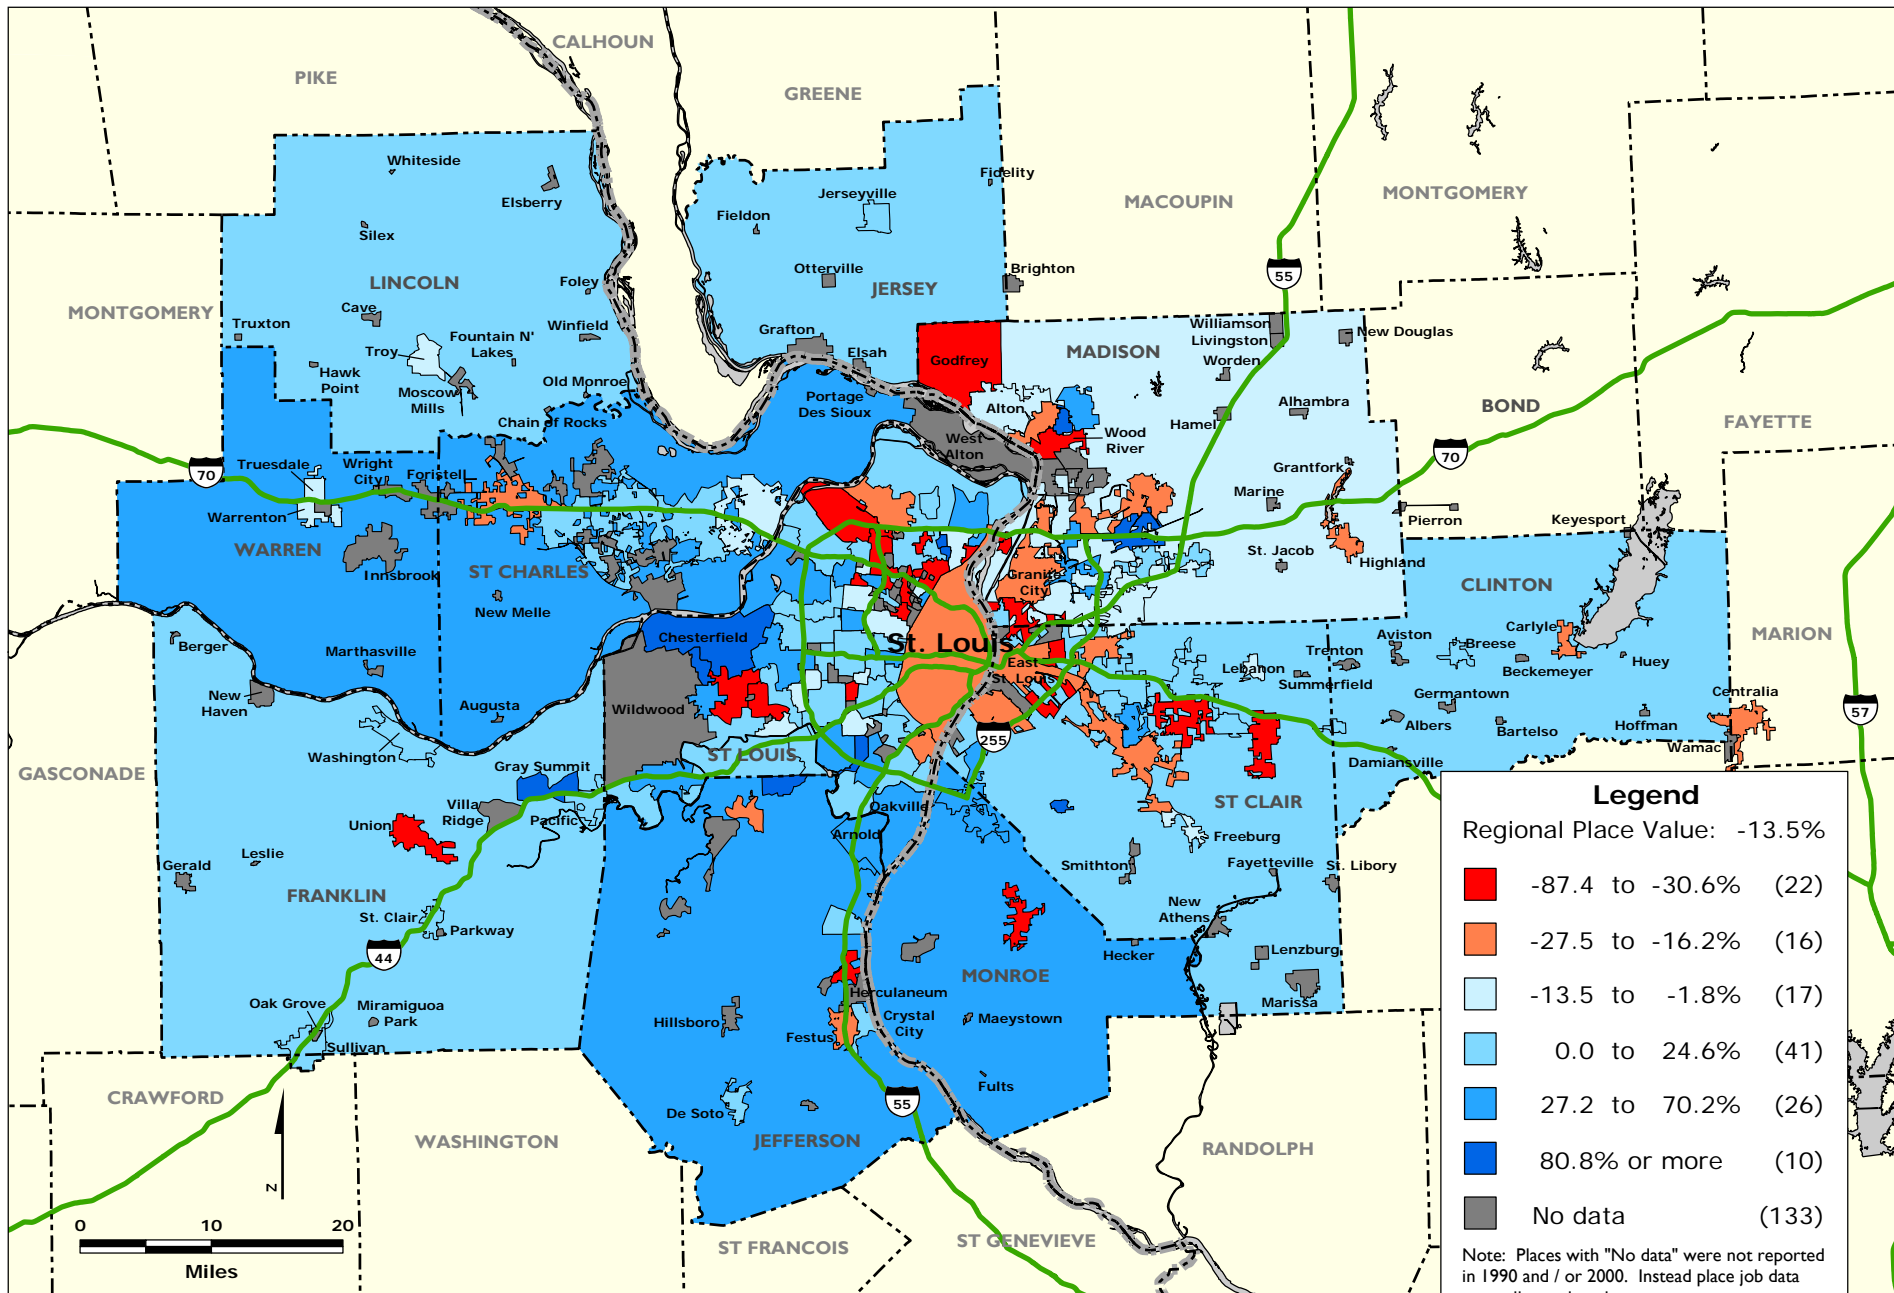

### Map 13.11 SAINT LOUIS REGION Percentage Change in Jobs per Square Mile by Place and Undefined County Area, 1990-2000

Data Source: U.S. Census Transportation Planning Package.