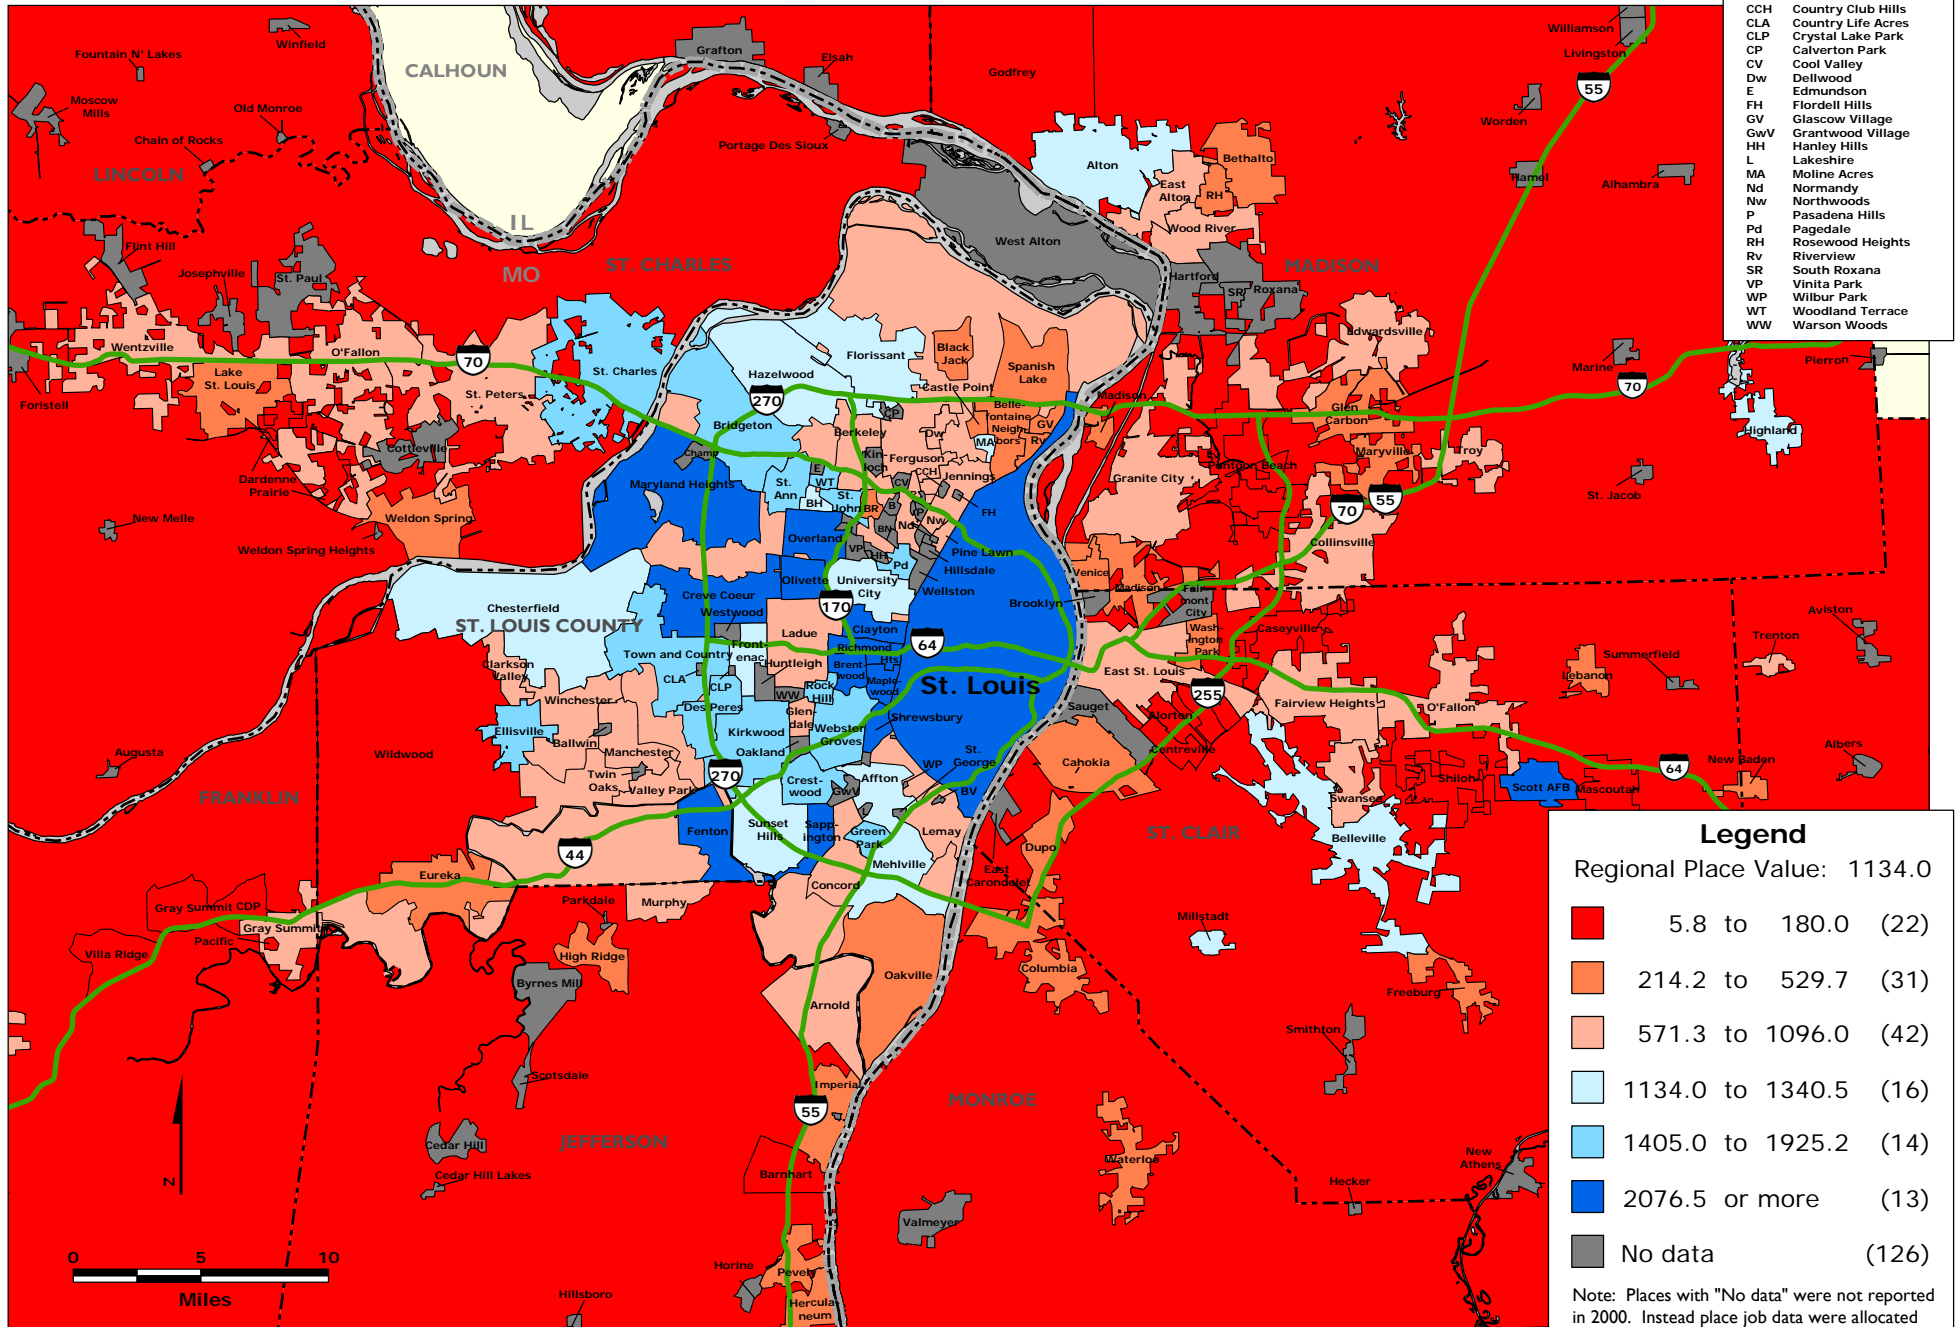

# Map 13.10.1 SAINT LOUIS REGION (CENTRAL AREA) Jobs per Square Mile by Place and Undefined County Area, 2000

B	Bellerive
BH	Breckenridge Hills
BN	Bel-Nor
BR	Bell-Ridge
BV	Bella Villa
CCH	Country Club Hills
CLA	Country Life Acres
CLP	Crystal Lake Park
CP	Calverton Park
CV	Cool Valley
Dw	Dellwood
E	Edmundson
FH	Florideil Hills
GV	Glascow Village
GwV	Grantwood Village
HH	Hanley Hills
L	Lakeshire
MA	Moline Acres
Nd	Normandy
Nw	Northwoods
P	Pasadena Hills
Pd	Pageedale
RH	Rosewood Heights
Rv	Riverview
SR	South Roxana
VP	Vinita Park
WP	Wilbur Park
WT	Woodland Terrace
WW	Warson Woods

**Legend**

Regional Place Value: 1134.0

	5.8 to 180.0 (22)
	214.2 to 529.7 (31)
	571.3 to 1096.0 (42)
	1134.0 to 1340.5 (16)
	1405.0 to 1925.2 (14)
	2076.5 or more (13)
	No data (126)

Note: Places with "No data" were not reported in 2000. Instead place job data were allocated to the county.

Data Source: U.S. Census Transportation Planning Package.