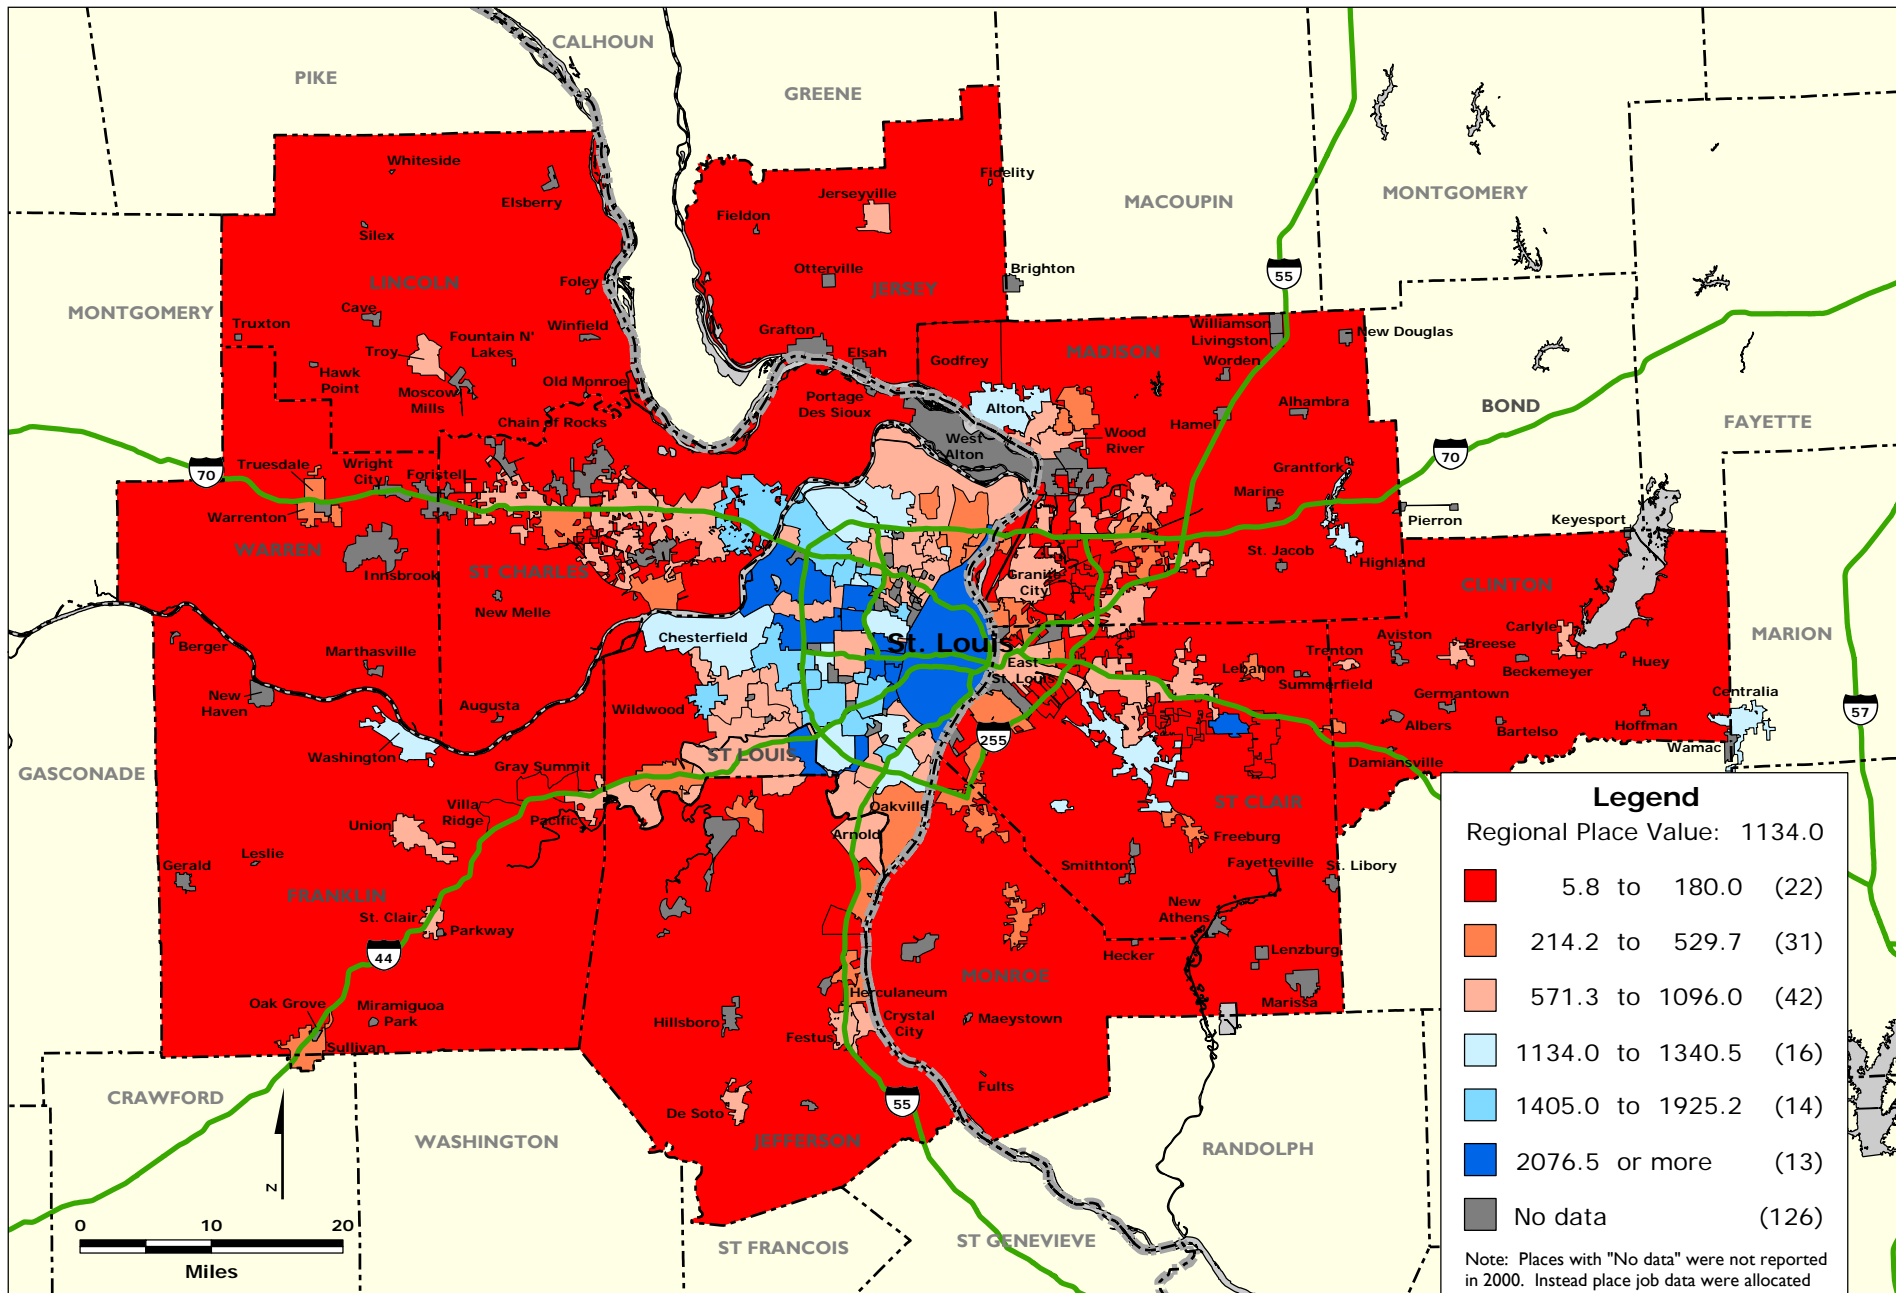

Map 13.10 SAINT LOUIS REGION Jobs per Square Mile by Place and Undefined County Area, 2000

Legend

Regional Place Value: 1134.0

■	5.8 to 180.0 (22)
■	214.2 to 529.7 (31)
■	571.3 to 1096.0 (42)
■	1134.0 to 1340.5 (16)
■	1405.0 to 1925.2 (14)
■	2076.5 or more (13)
■	No data (126)

Note: Places with "No data" were not reported in 2000. Instead place job data were allocated to the county.

Data Source: U.S. Census Transportation Planning Package.