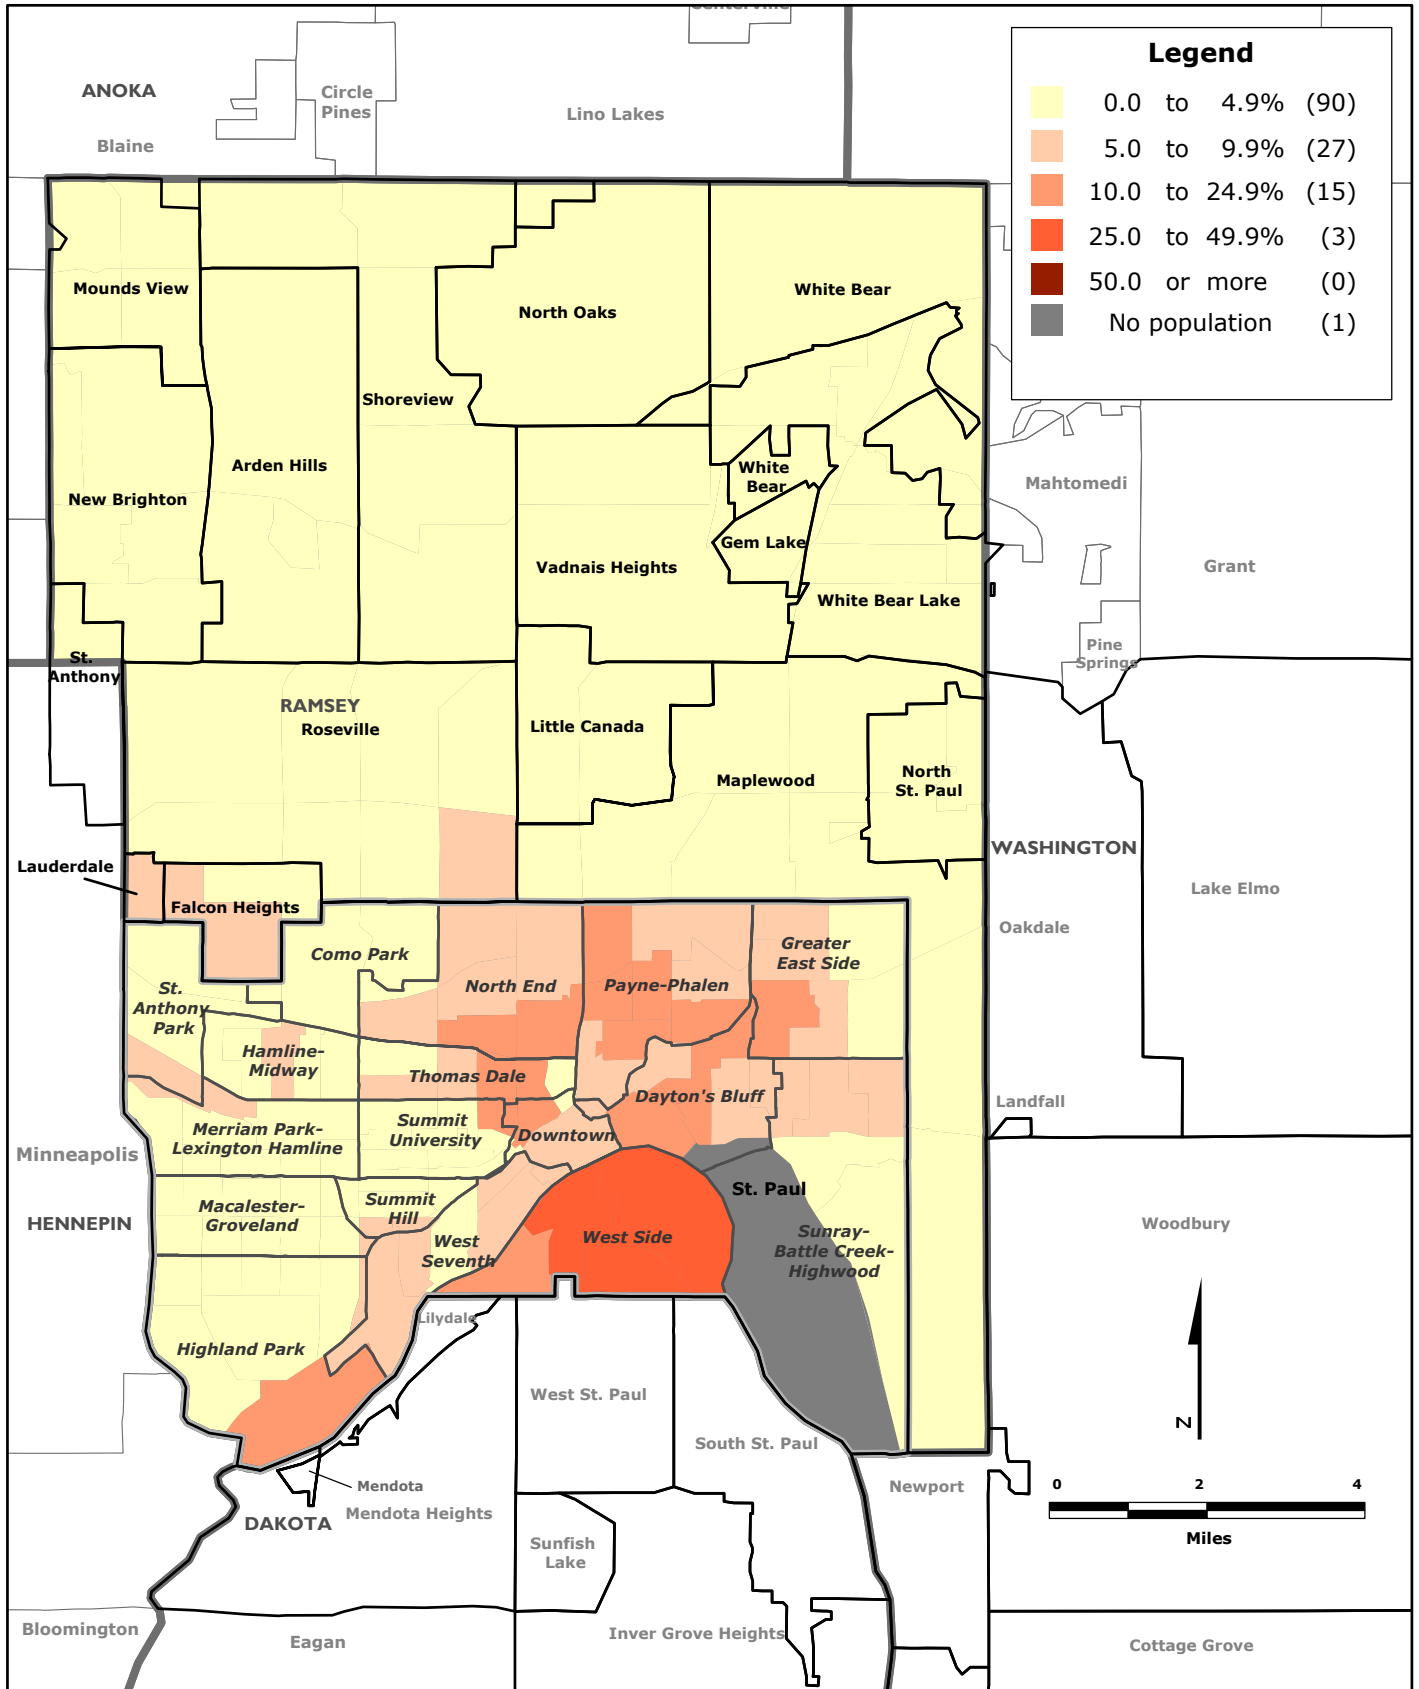

ST. PAUL AND RAMSEY COUNTY SUBURBS Percentage Hispanic or Latino by Census Tracts, 2000

Data Source: 2000 U.S. Census Bureau SF3