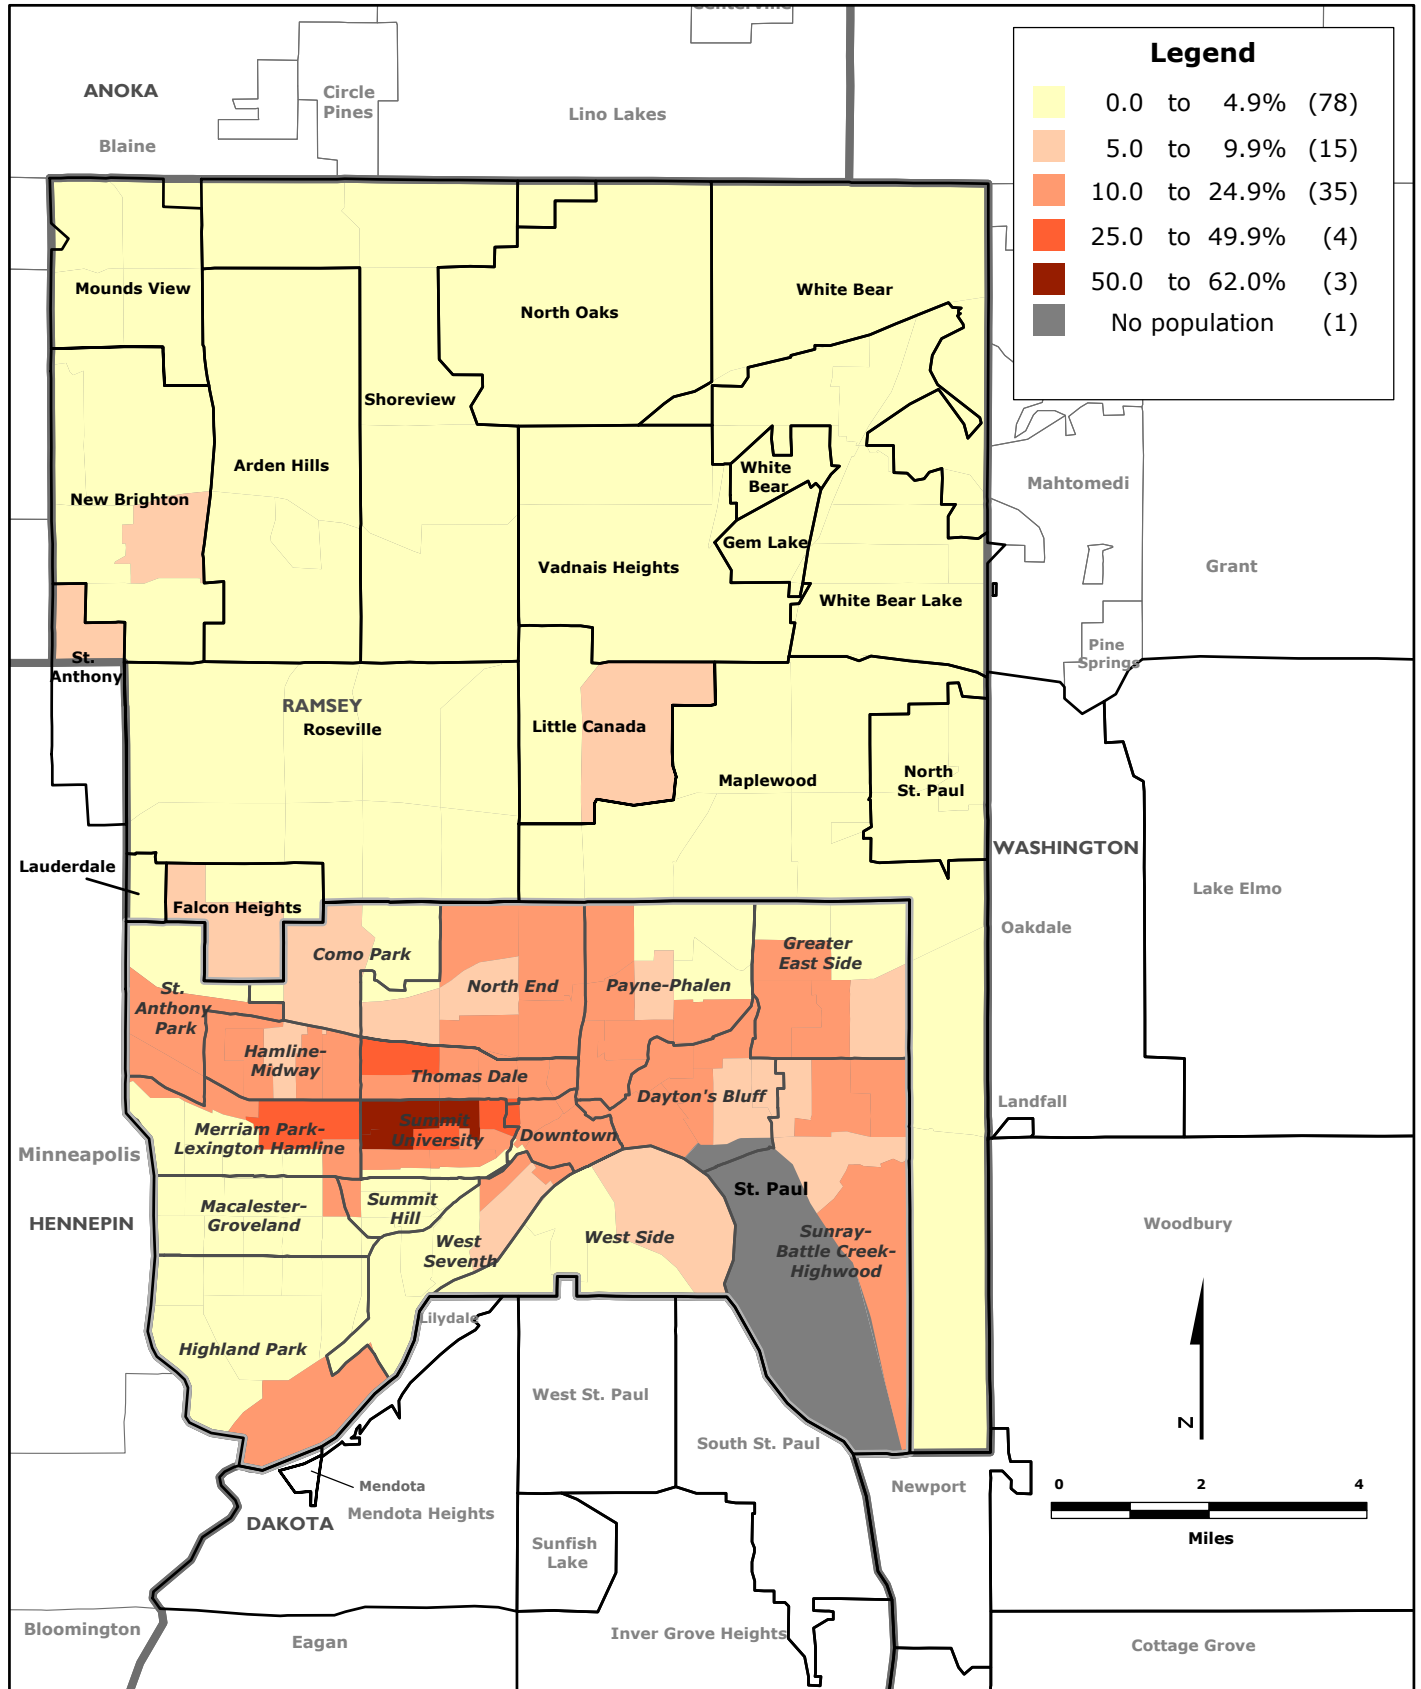

ST. PAUL AND RAMSEY COUNTY SUBURBS Percentage Black or African American by Census Tracts, 2000

Data Source: 2000 U.S. Census Bureau SF3