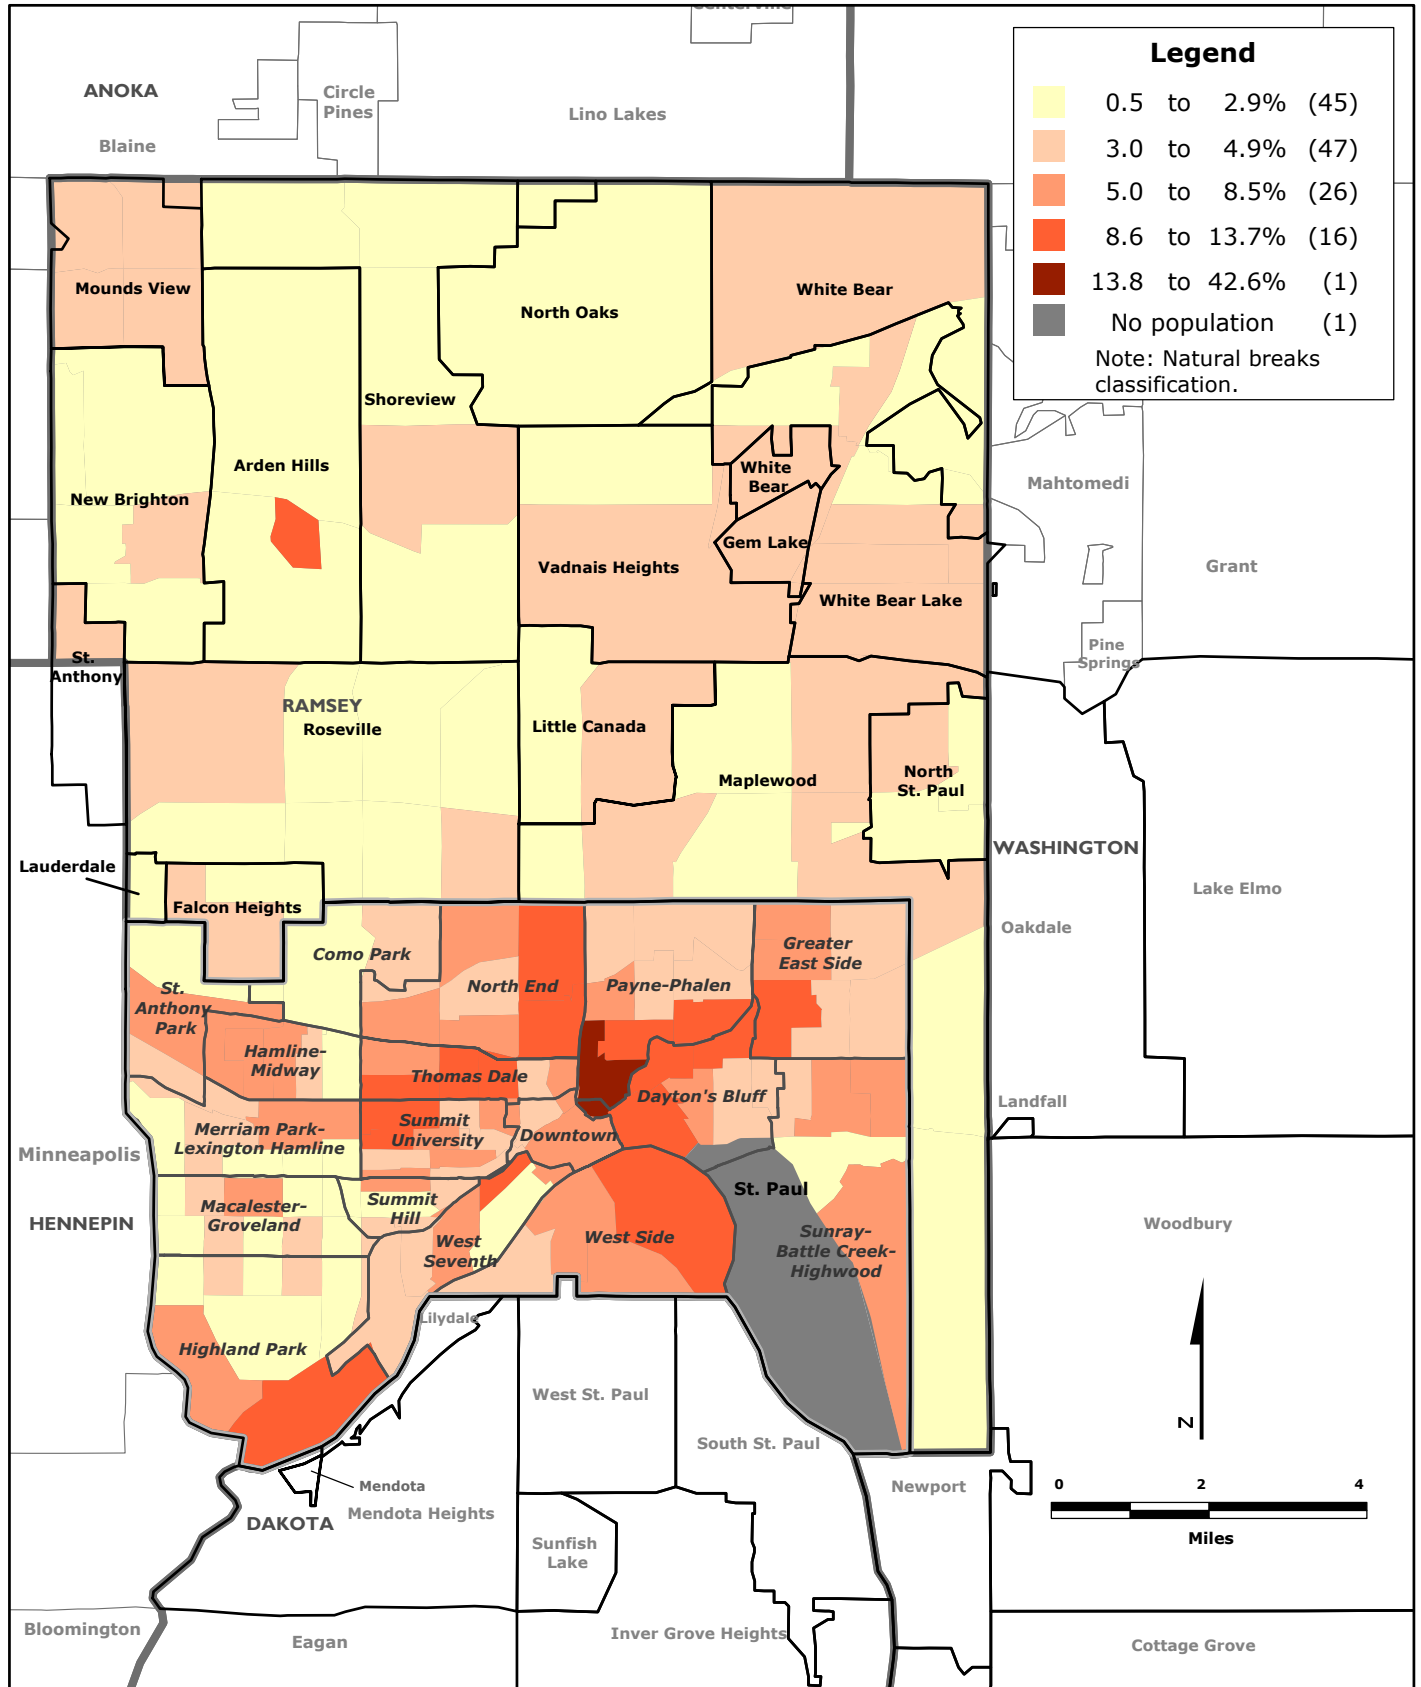

# ST. PAUL AND RAMSEY COUNTY SUBURBS Unemployment Rate by Census Tracts, 2000

Data Source: 2000 U.S. Census Bureau SF3