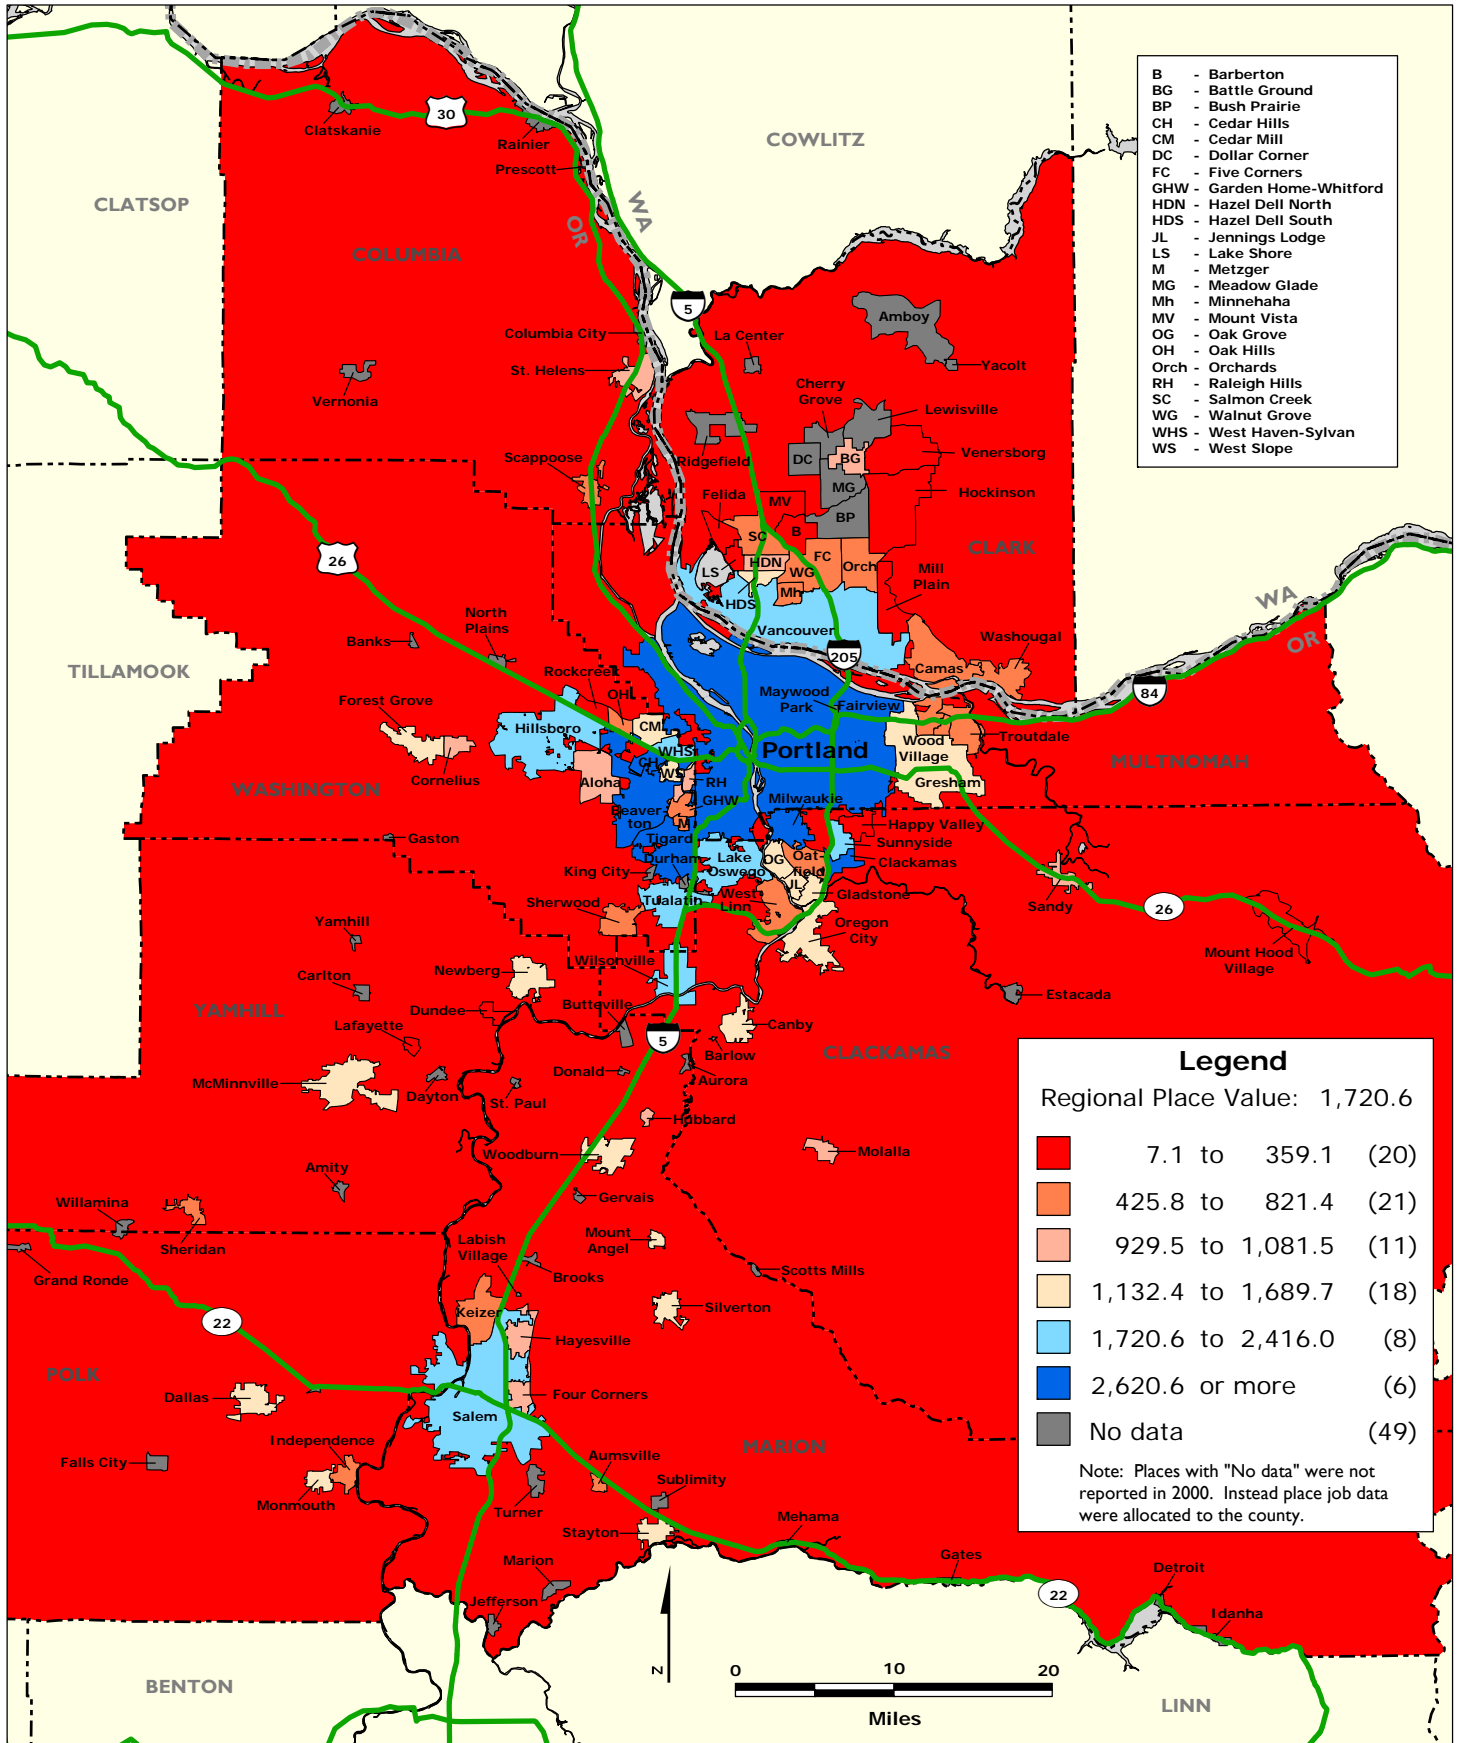

# Map 12.10 PORTLAND REGION Jobs per Square Mile by Place and Undefined County Area, 2000

Data Source: U.S. Census Transportation Planning Package.