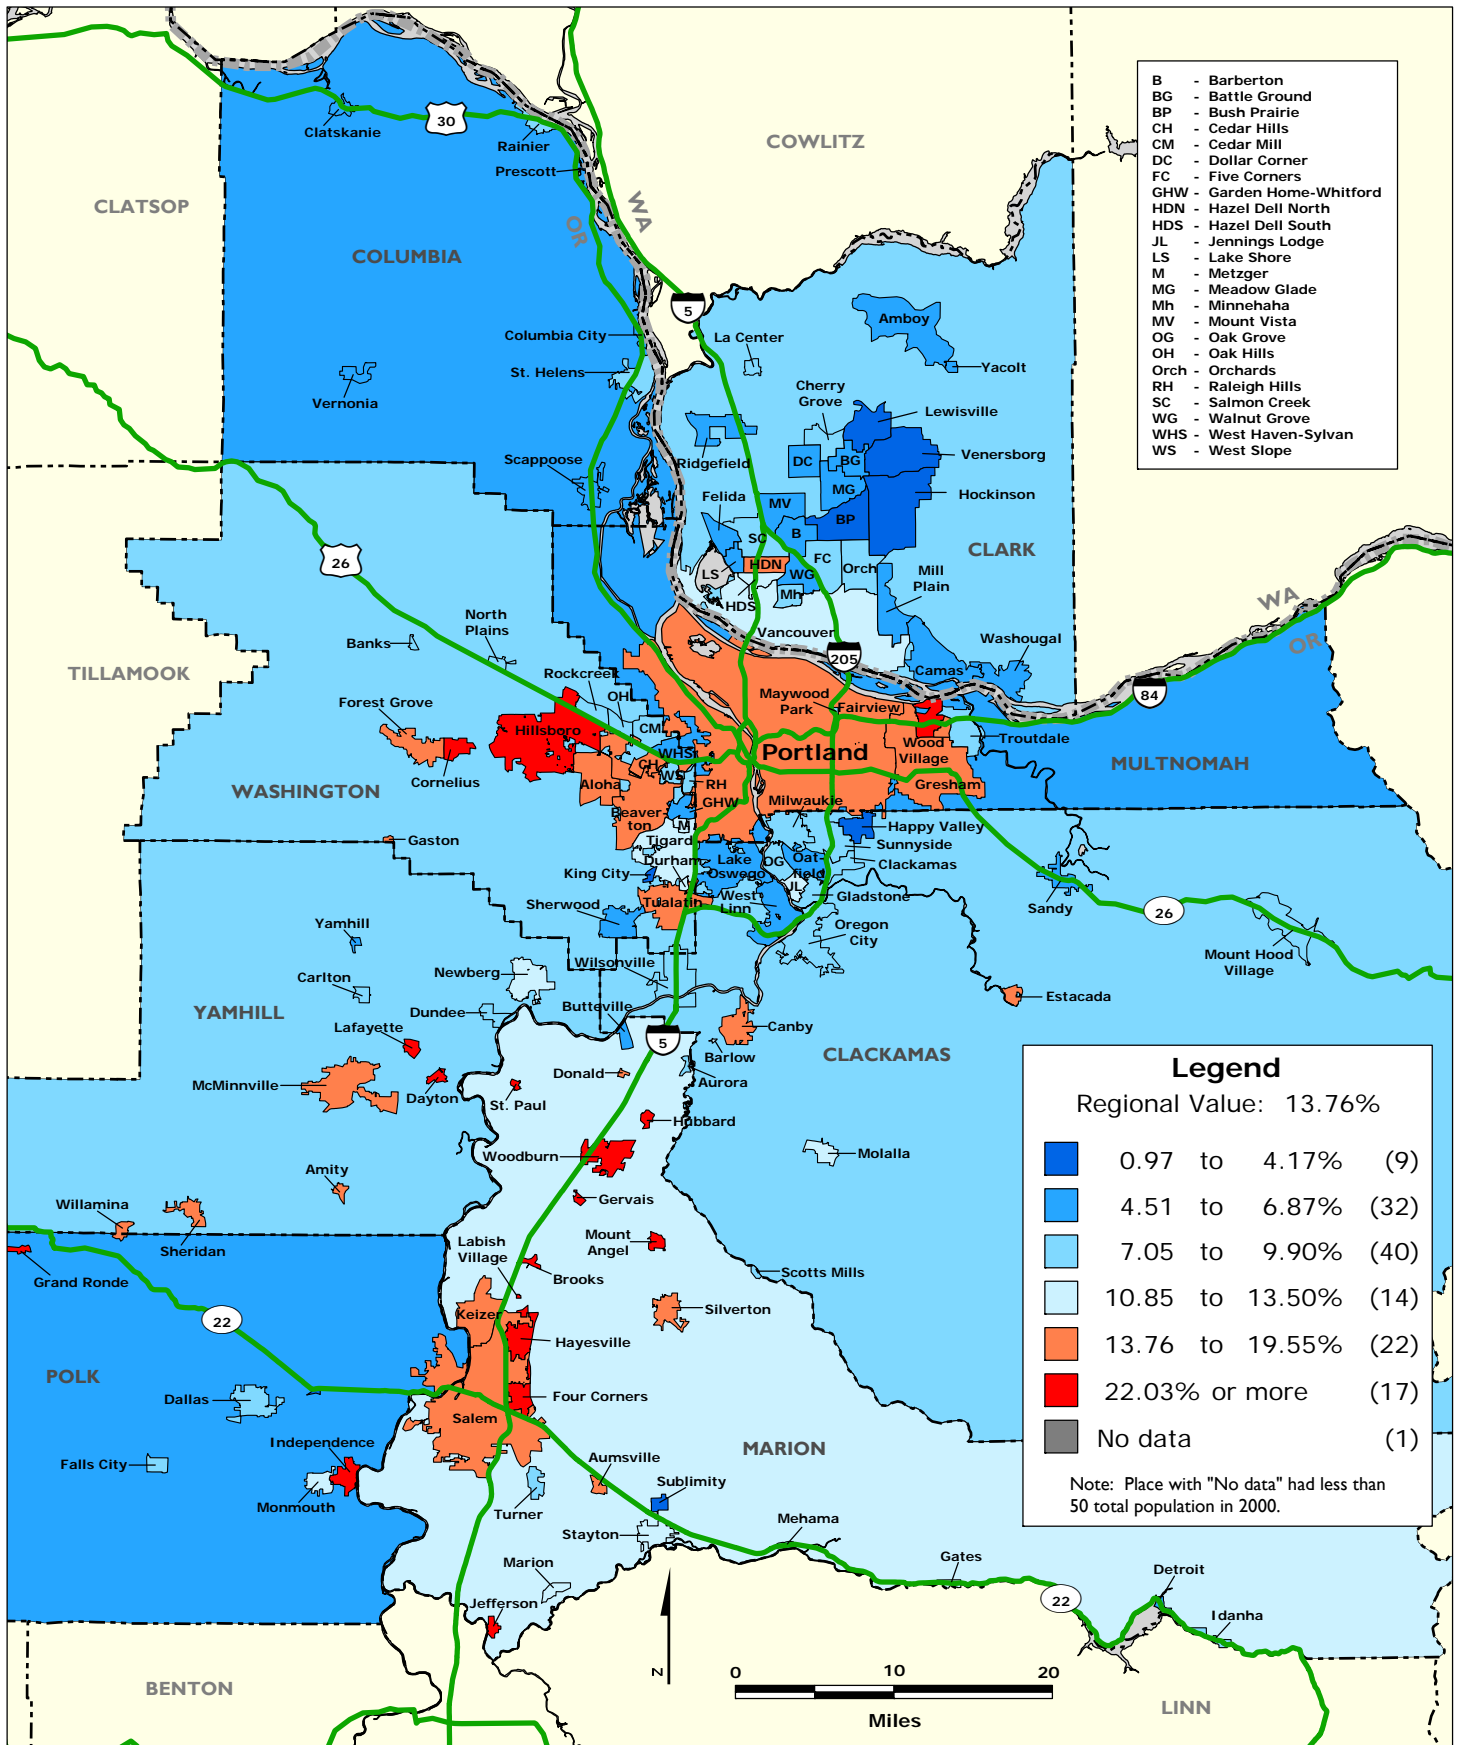

# Map 12.1 PORTLAND REGION Percentage of Non-Asian Minority Population by Place and Undefined County Area, 2000

- B - Barberton
- BG - Battle Ground
- BP - Bush Prairie
- CH - Cedar Hills
- CM - Cedar Mill
- DC - Dollar Corner
- FC - Five Corners
- GHW - Garden Home-Whitford
- HDN - Hazel Dell North
- HDS - Hazel Dell South
- JL - Jennings Lodge
- LS - Lake Shore
- M - Metzger
- MG - Meadow Glade
- Mh - Minnehaha
- MV - Mount Vista
- OG - Oak Grove
- OH - Oak Hills
- Orch - Orchards
- RH - Raleigh Hills
- SC - Salmon Creek
- WG - Walnut Grove
- WHS - West Haven-Sylvan
- WS - West Slope

Data Source: U.S. Census Bureau.