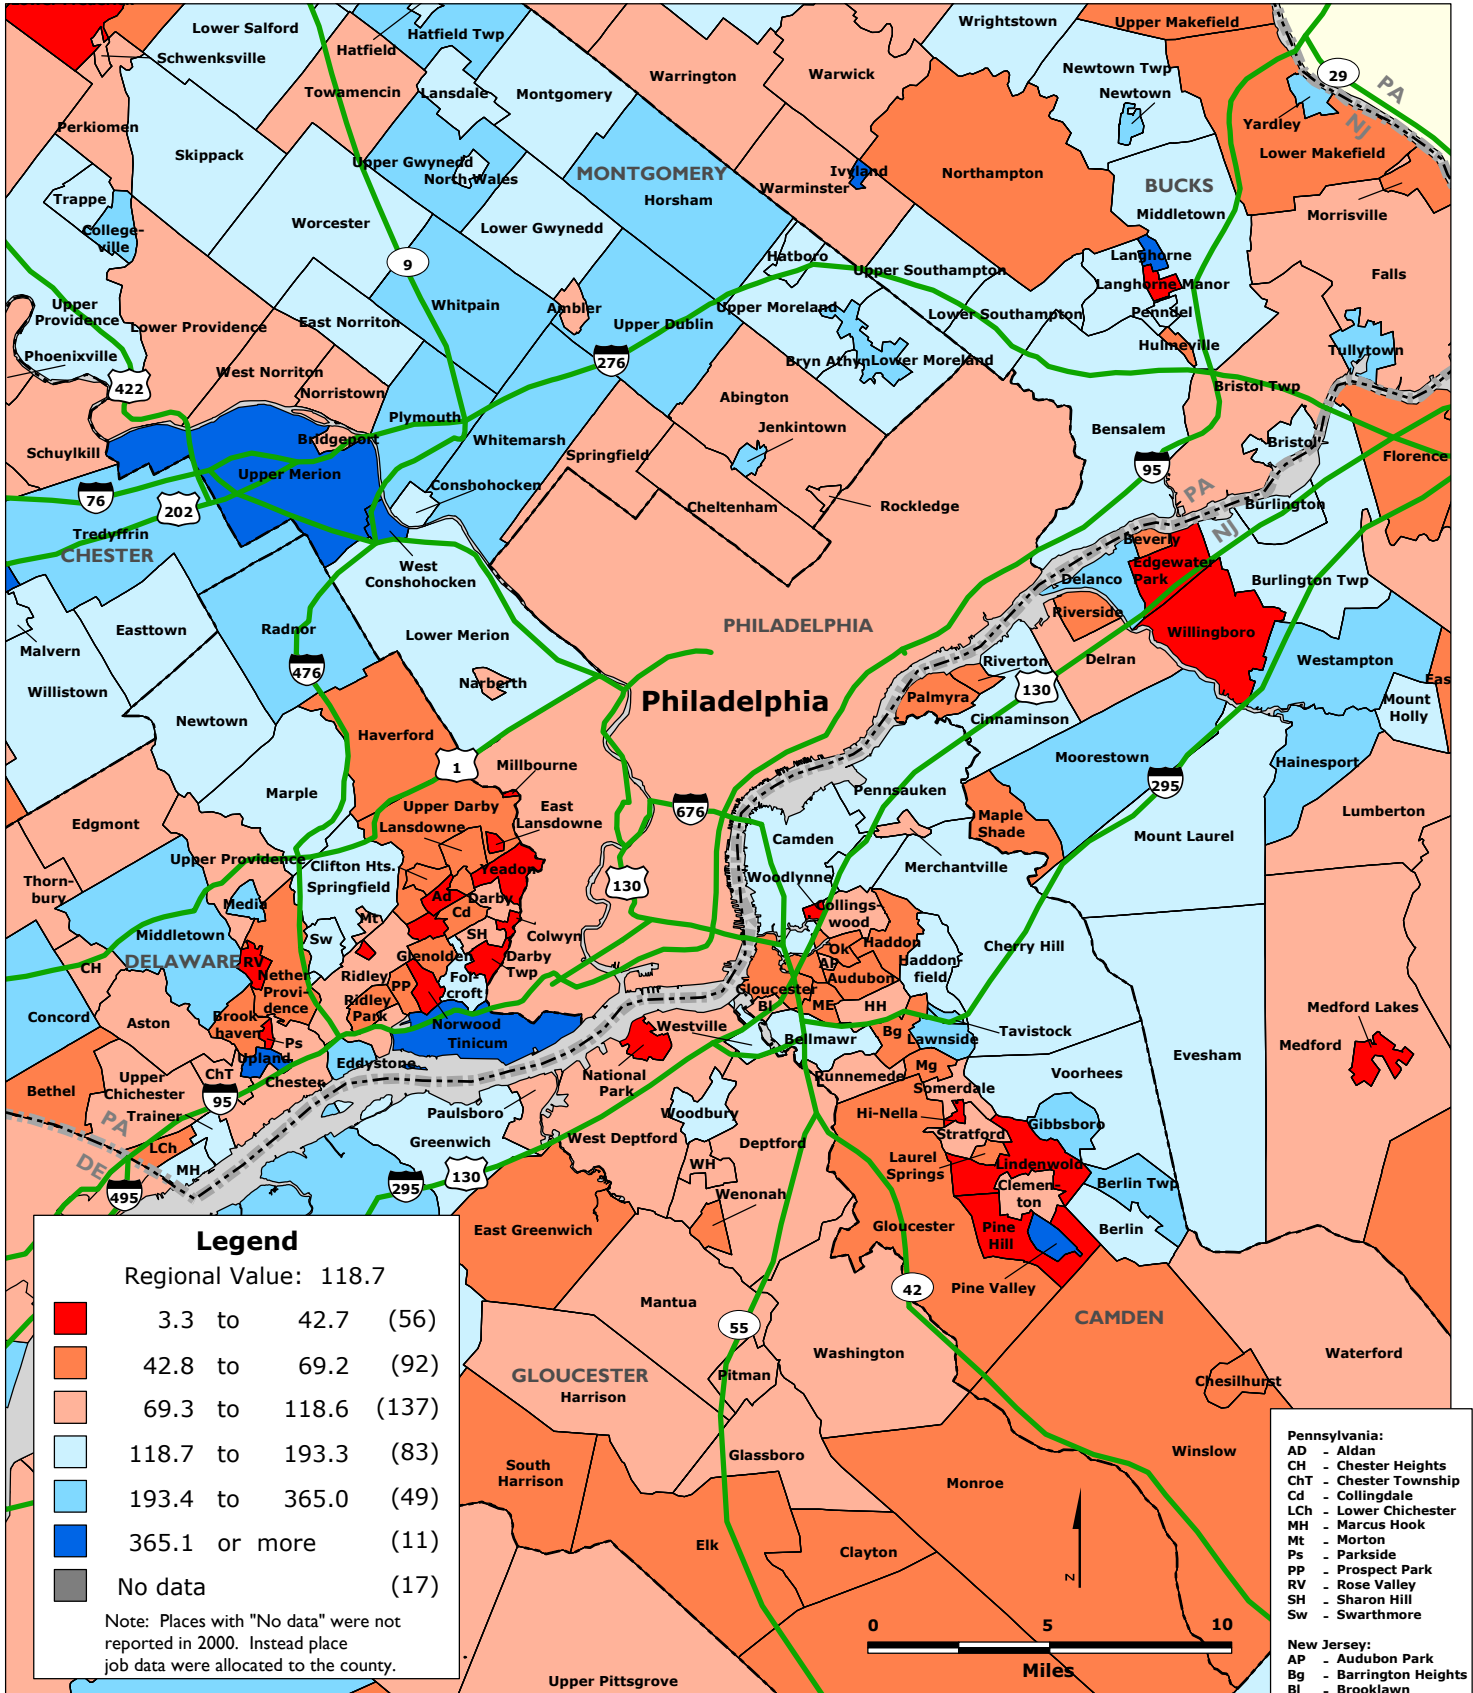

Map 11.9.1 PHILADELPHIA REGION (CENTRAL AREA) Jobs per 100 Households by County Subdivision, Place and Undefined County Area, 2000

Data Source: U.S. Census Transportation Planning Package; U.S. Census SF3.