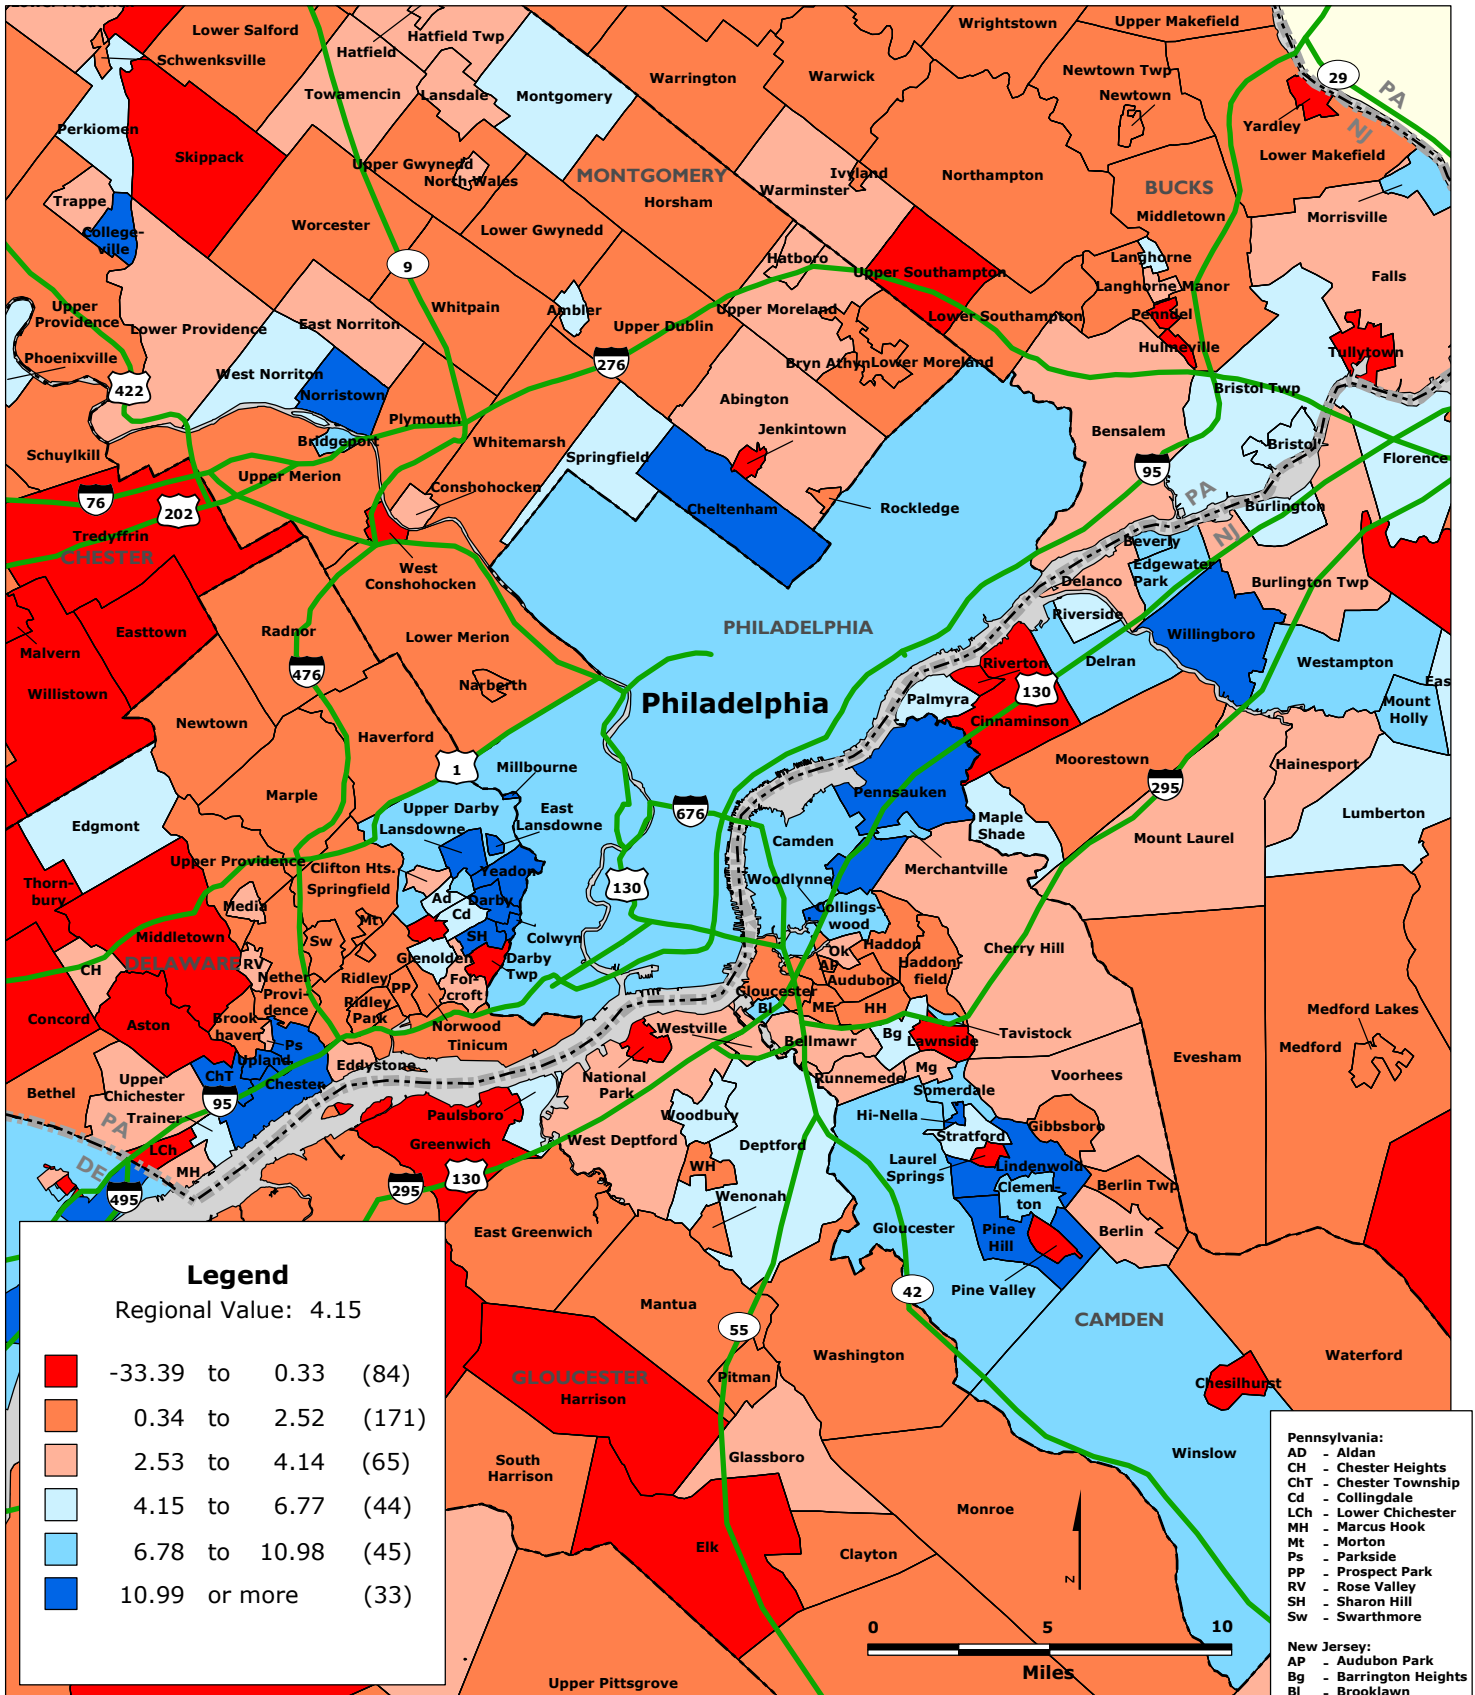

Map 11.2.1 PHILADELPHIA REGION (CENTRAL AREA) Percentage Point Change in the Non-Asian Minority Share of the Population by County Subdivision, Place and Undefined County Area, 1990-2000

Data Source: U.S. Census Bureau.