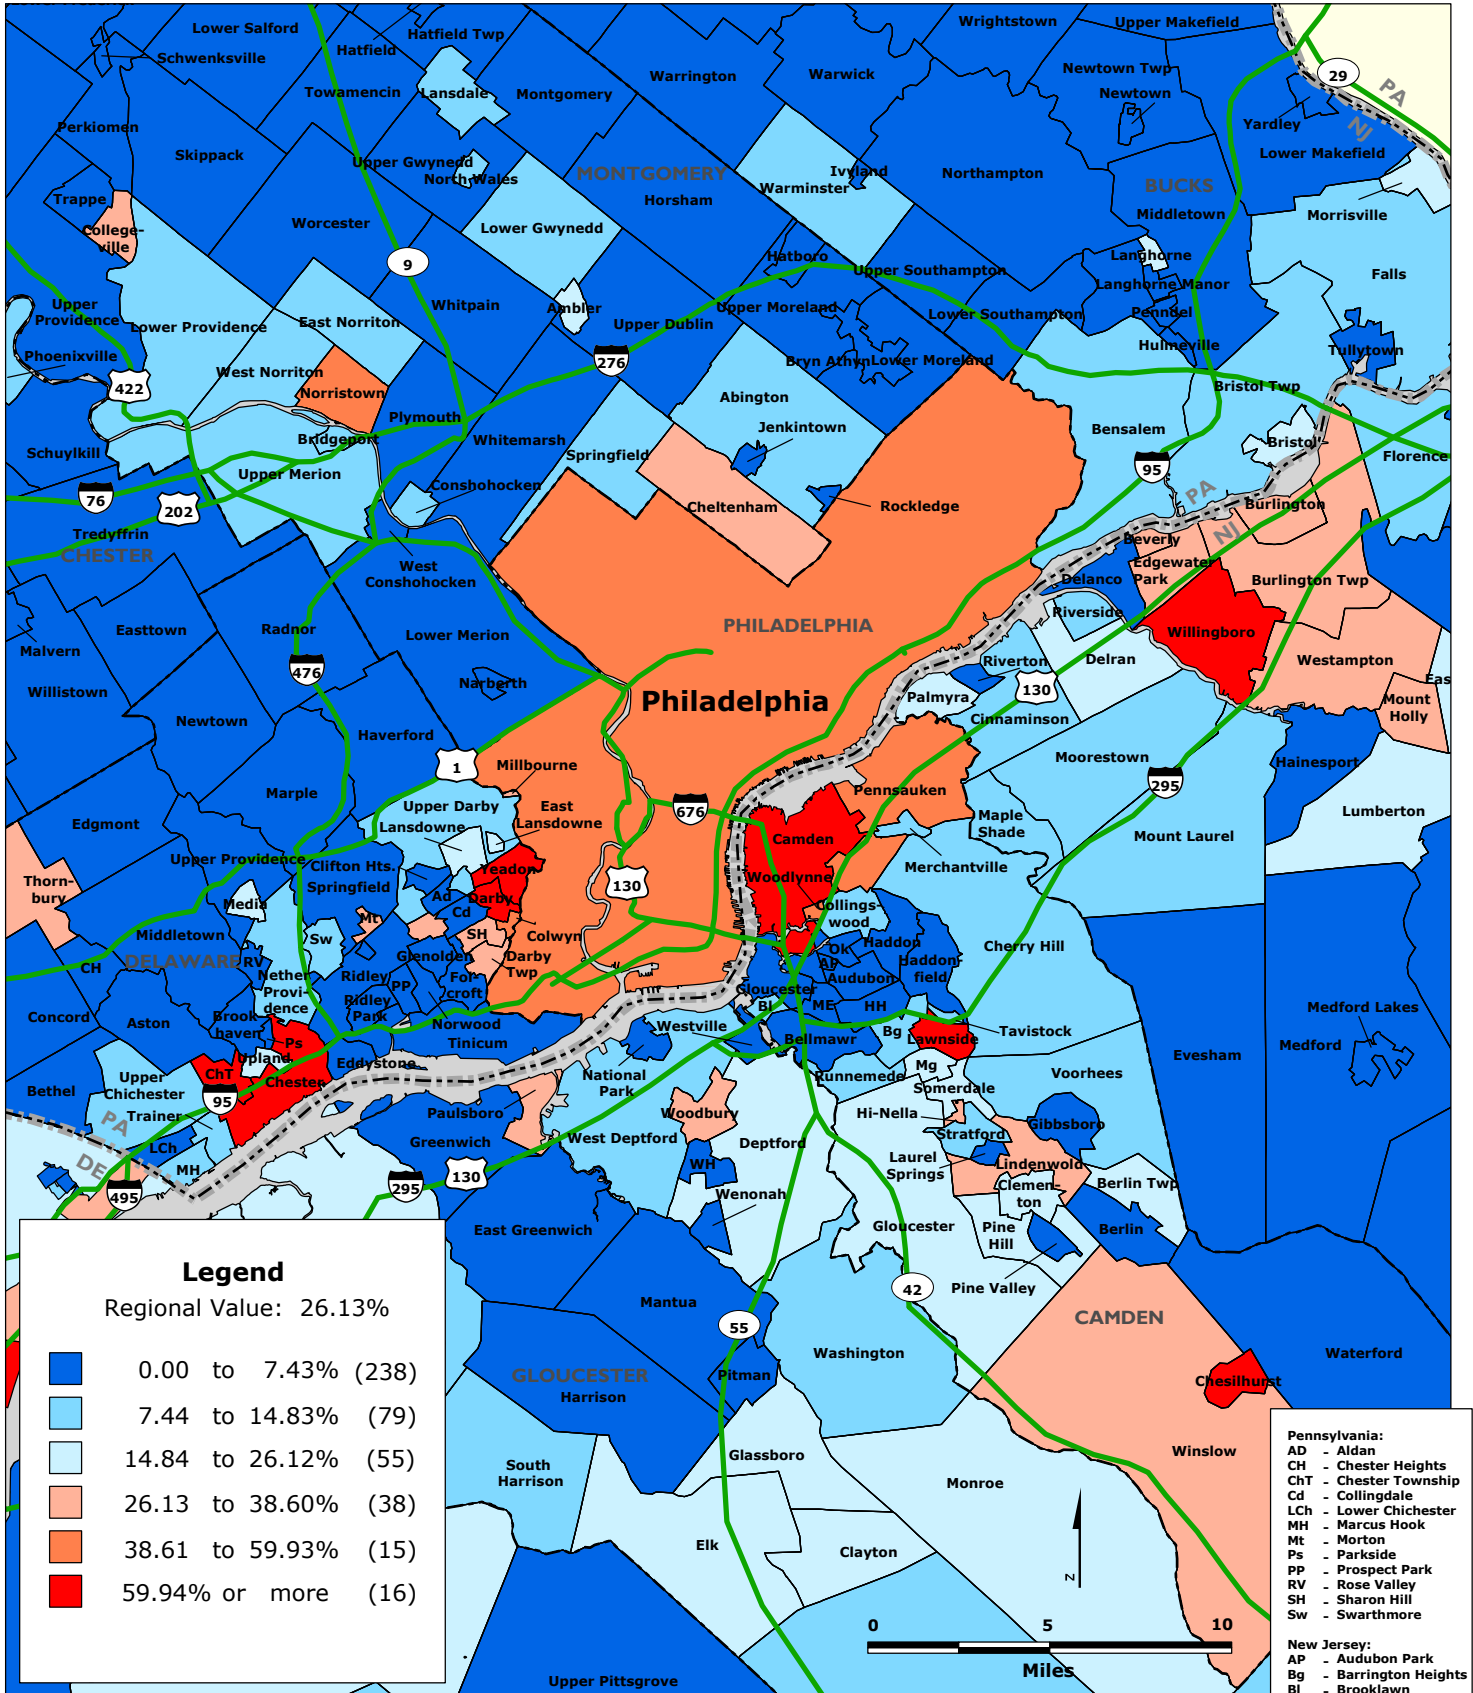

Map 11.1.1 PHILADELPHIA REGION (CENTRAL AREA) Percentage of Non-Asian Minority Population by County Subdivision, Place and Undefined County Area, 2000

Data Source: U.S. Census Bureau.