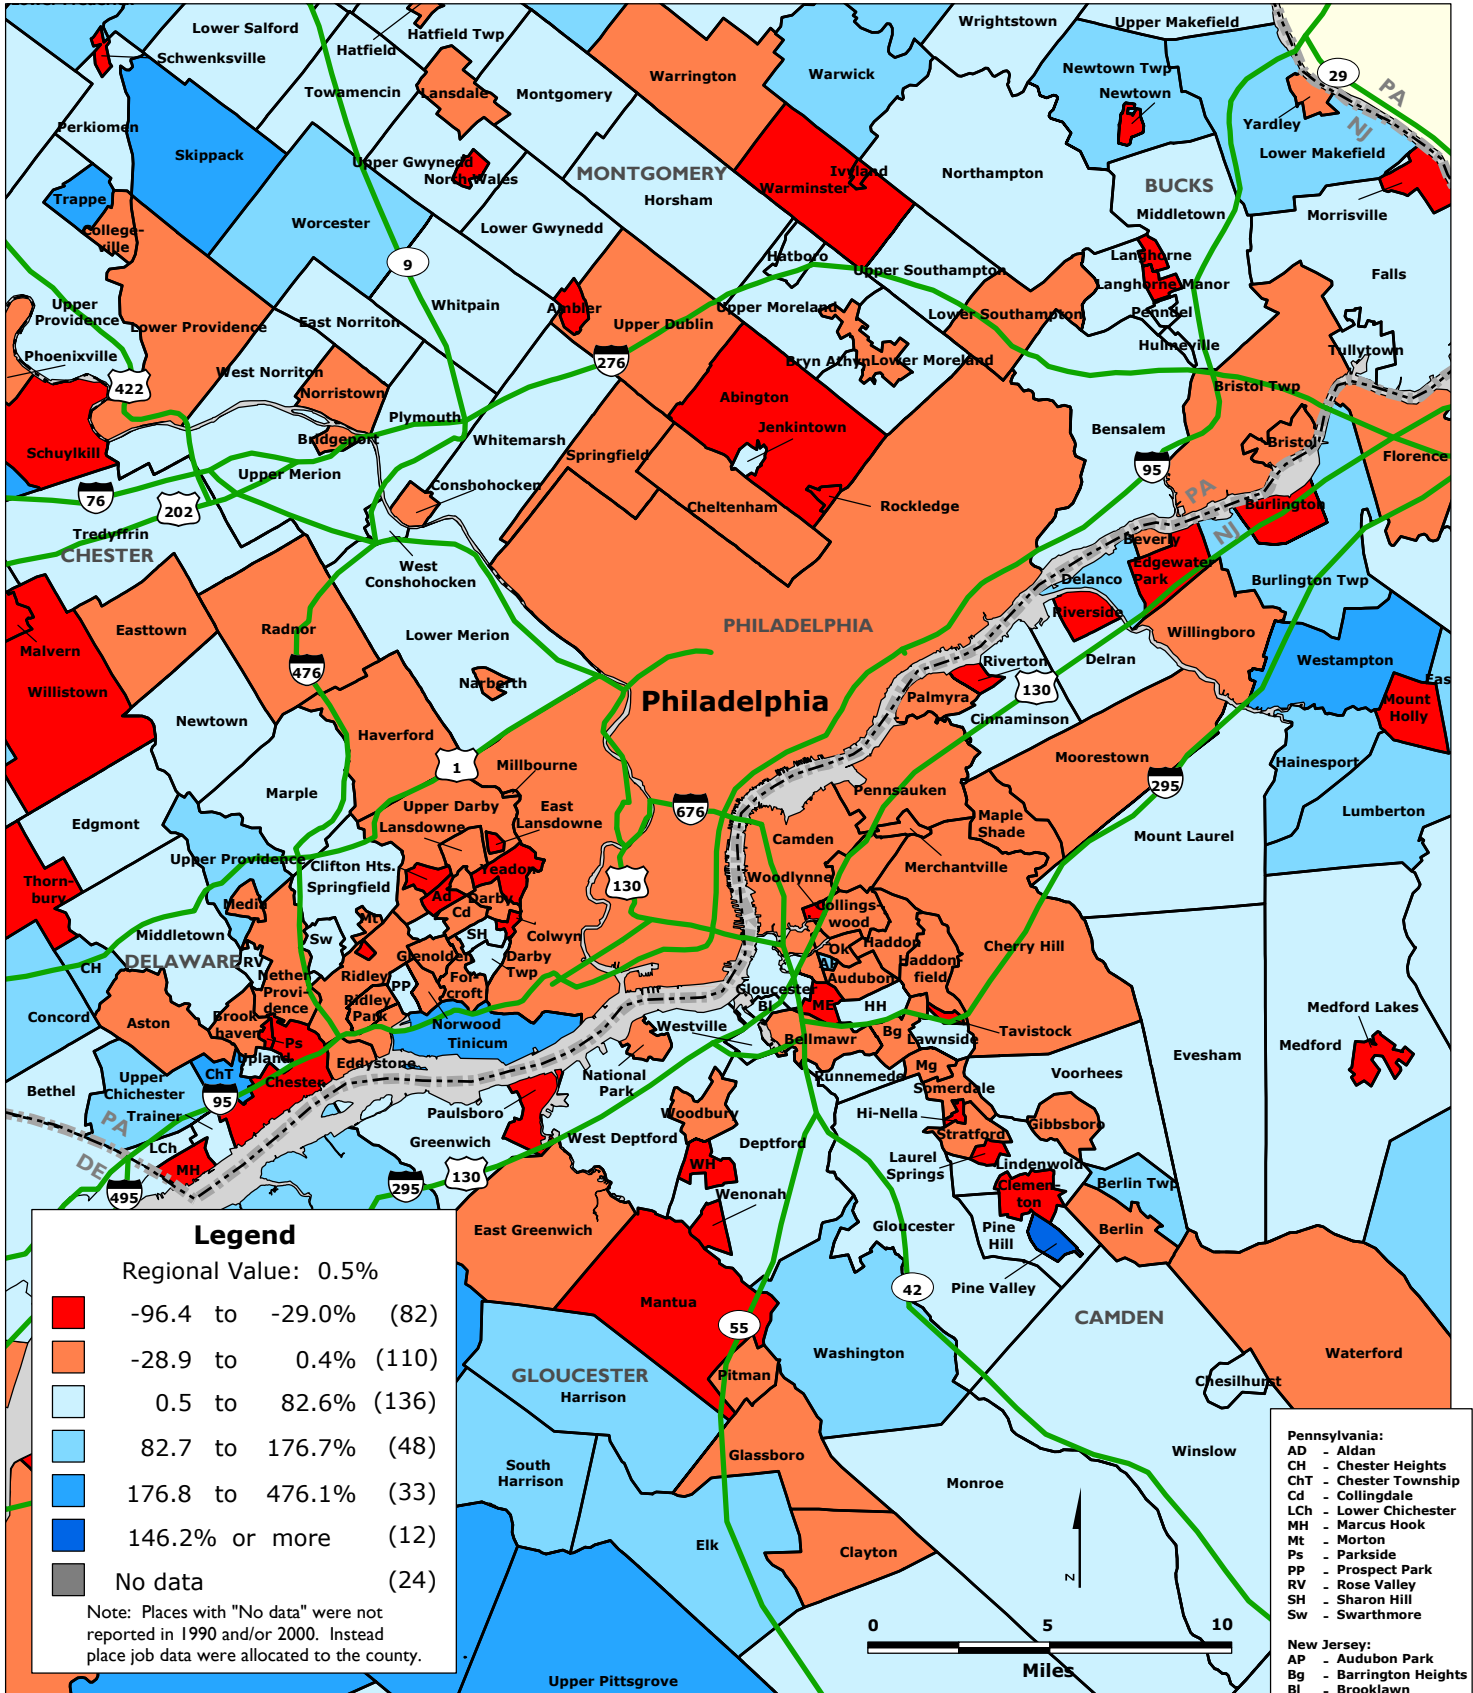

Map 11.11.1 PHILADELPHIA REGION (CENTRAL AREA) Percentage Change in Jobs per Square Mile by County Subdivision, Place and Undefined County Area, 1990-2000

Data Source: U.S. Census Transportation Planning Package.