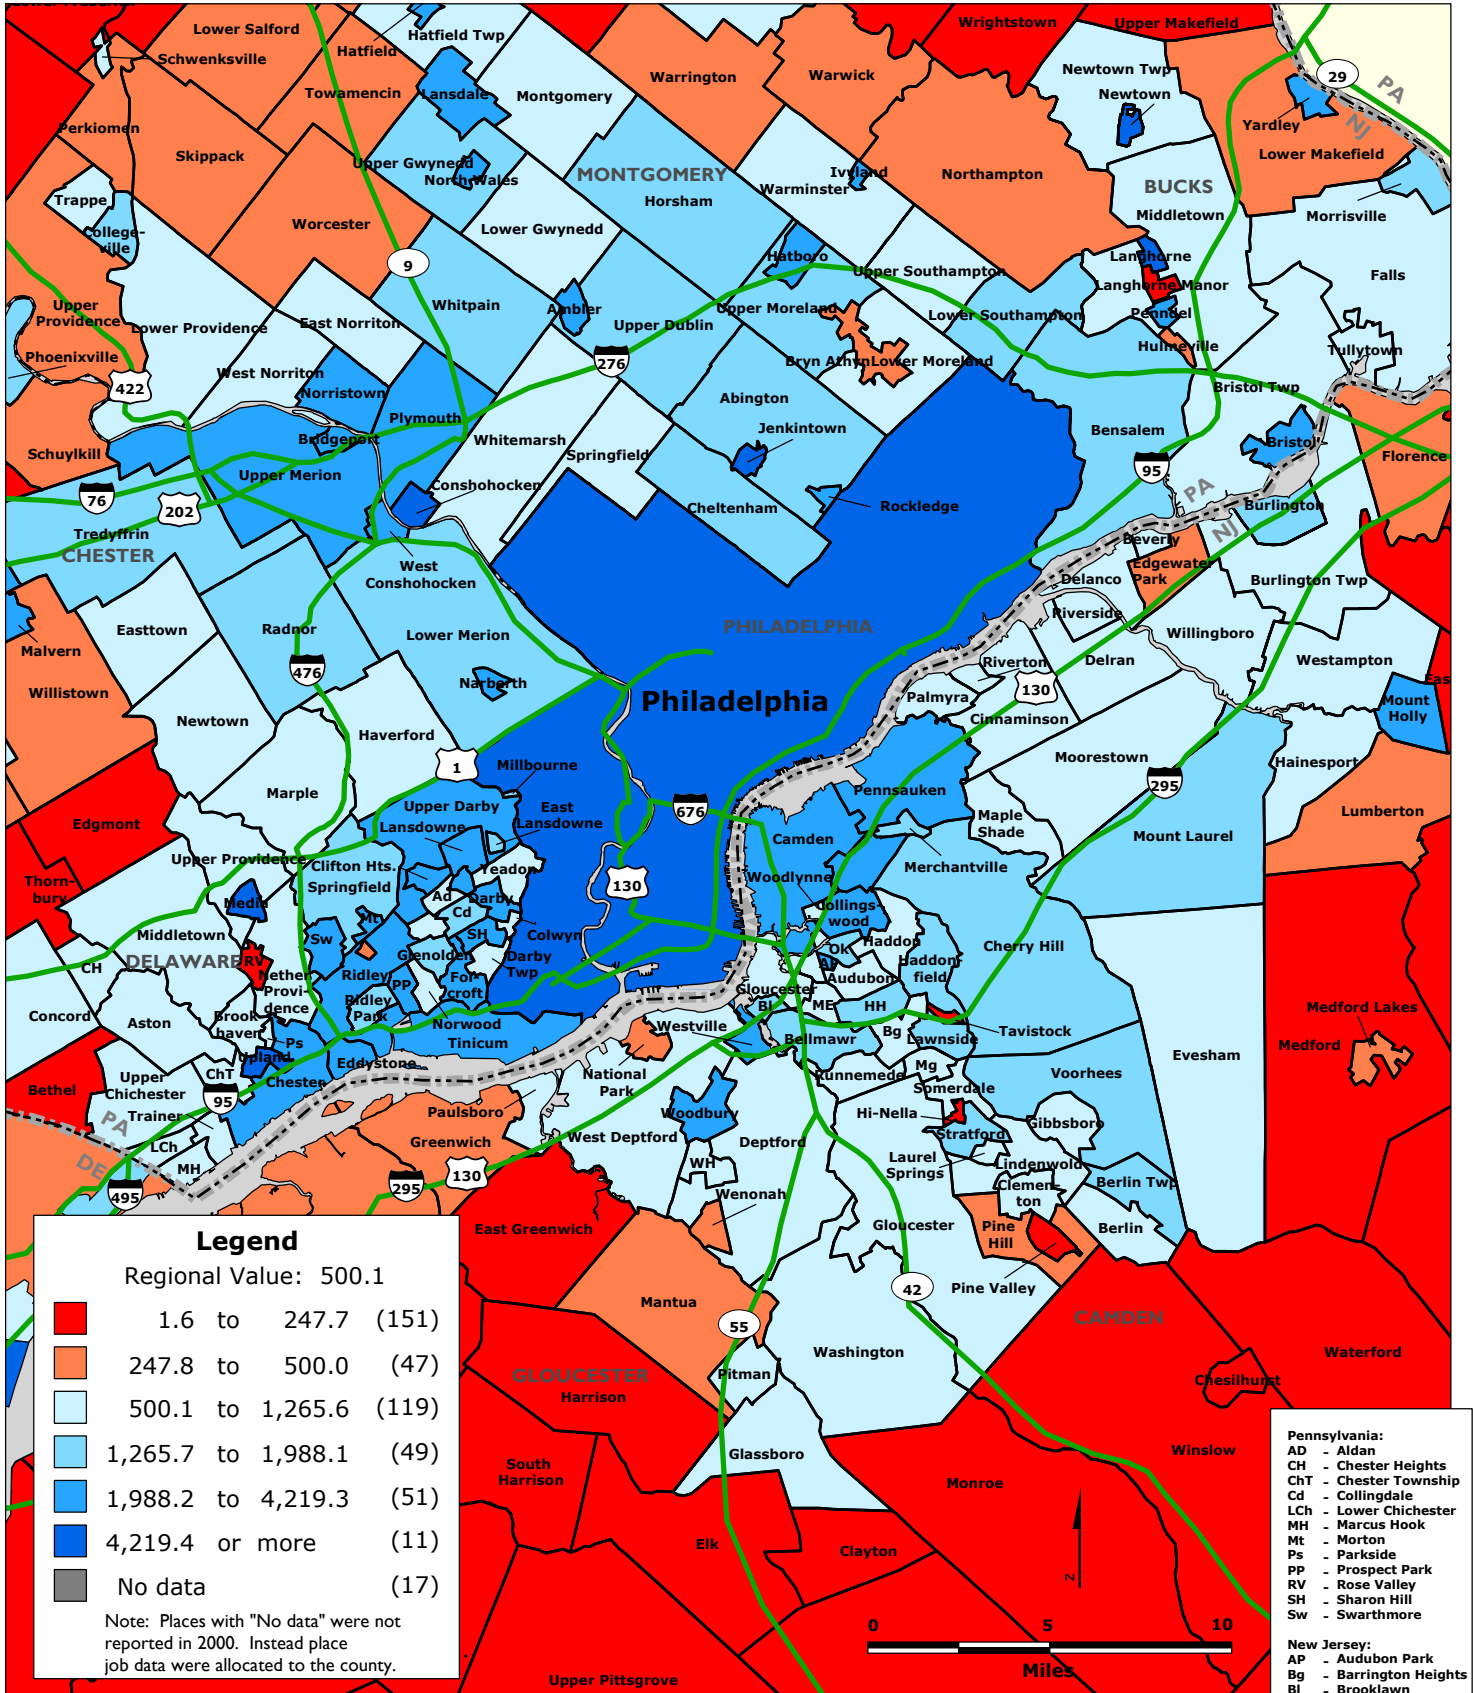

Map 11.10.1 PHILADELPHIA REGION (CENTRAL AREA) Jobs per Square Mile by County Subdivision, Place and Undefined County Area, 2000

Data Source: U.S. Census Transportation Planning Package.