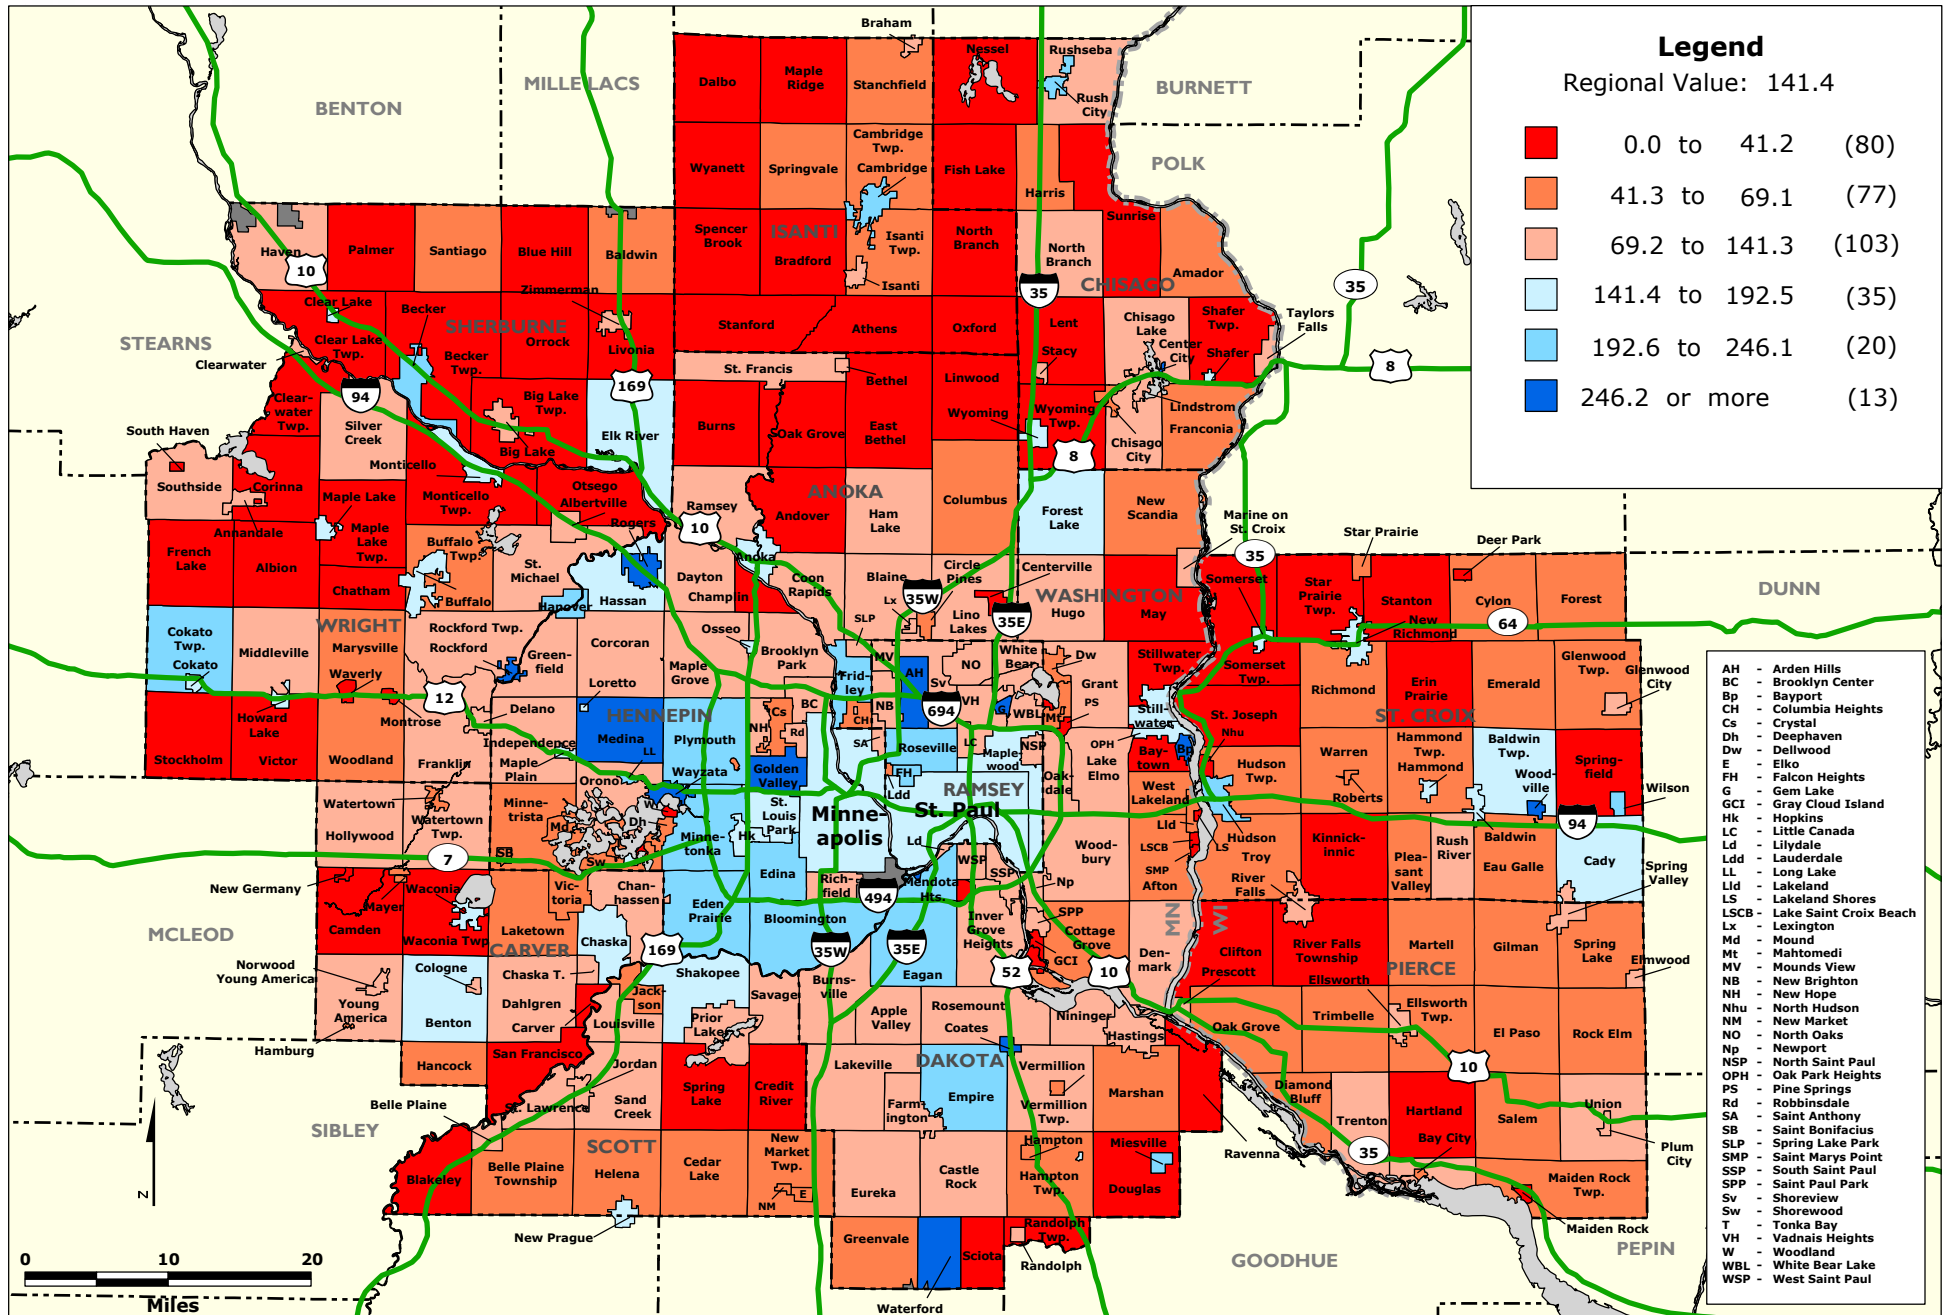

# Map 9.9 MINNEAPOLIS - SAINT PAUL REGION Jobs per 100 Households by County Subdivision, 2000

Data Source: U.S. Census Transportation Planning Package, U.S. Census SF3.