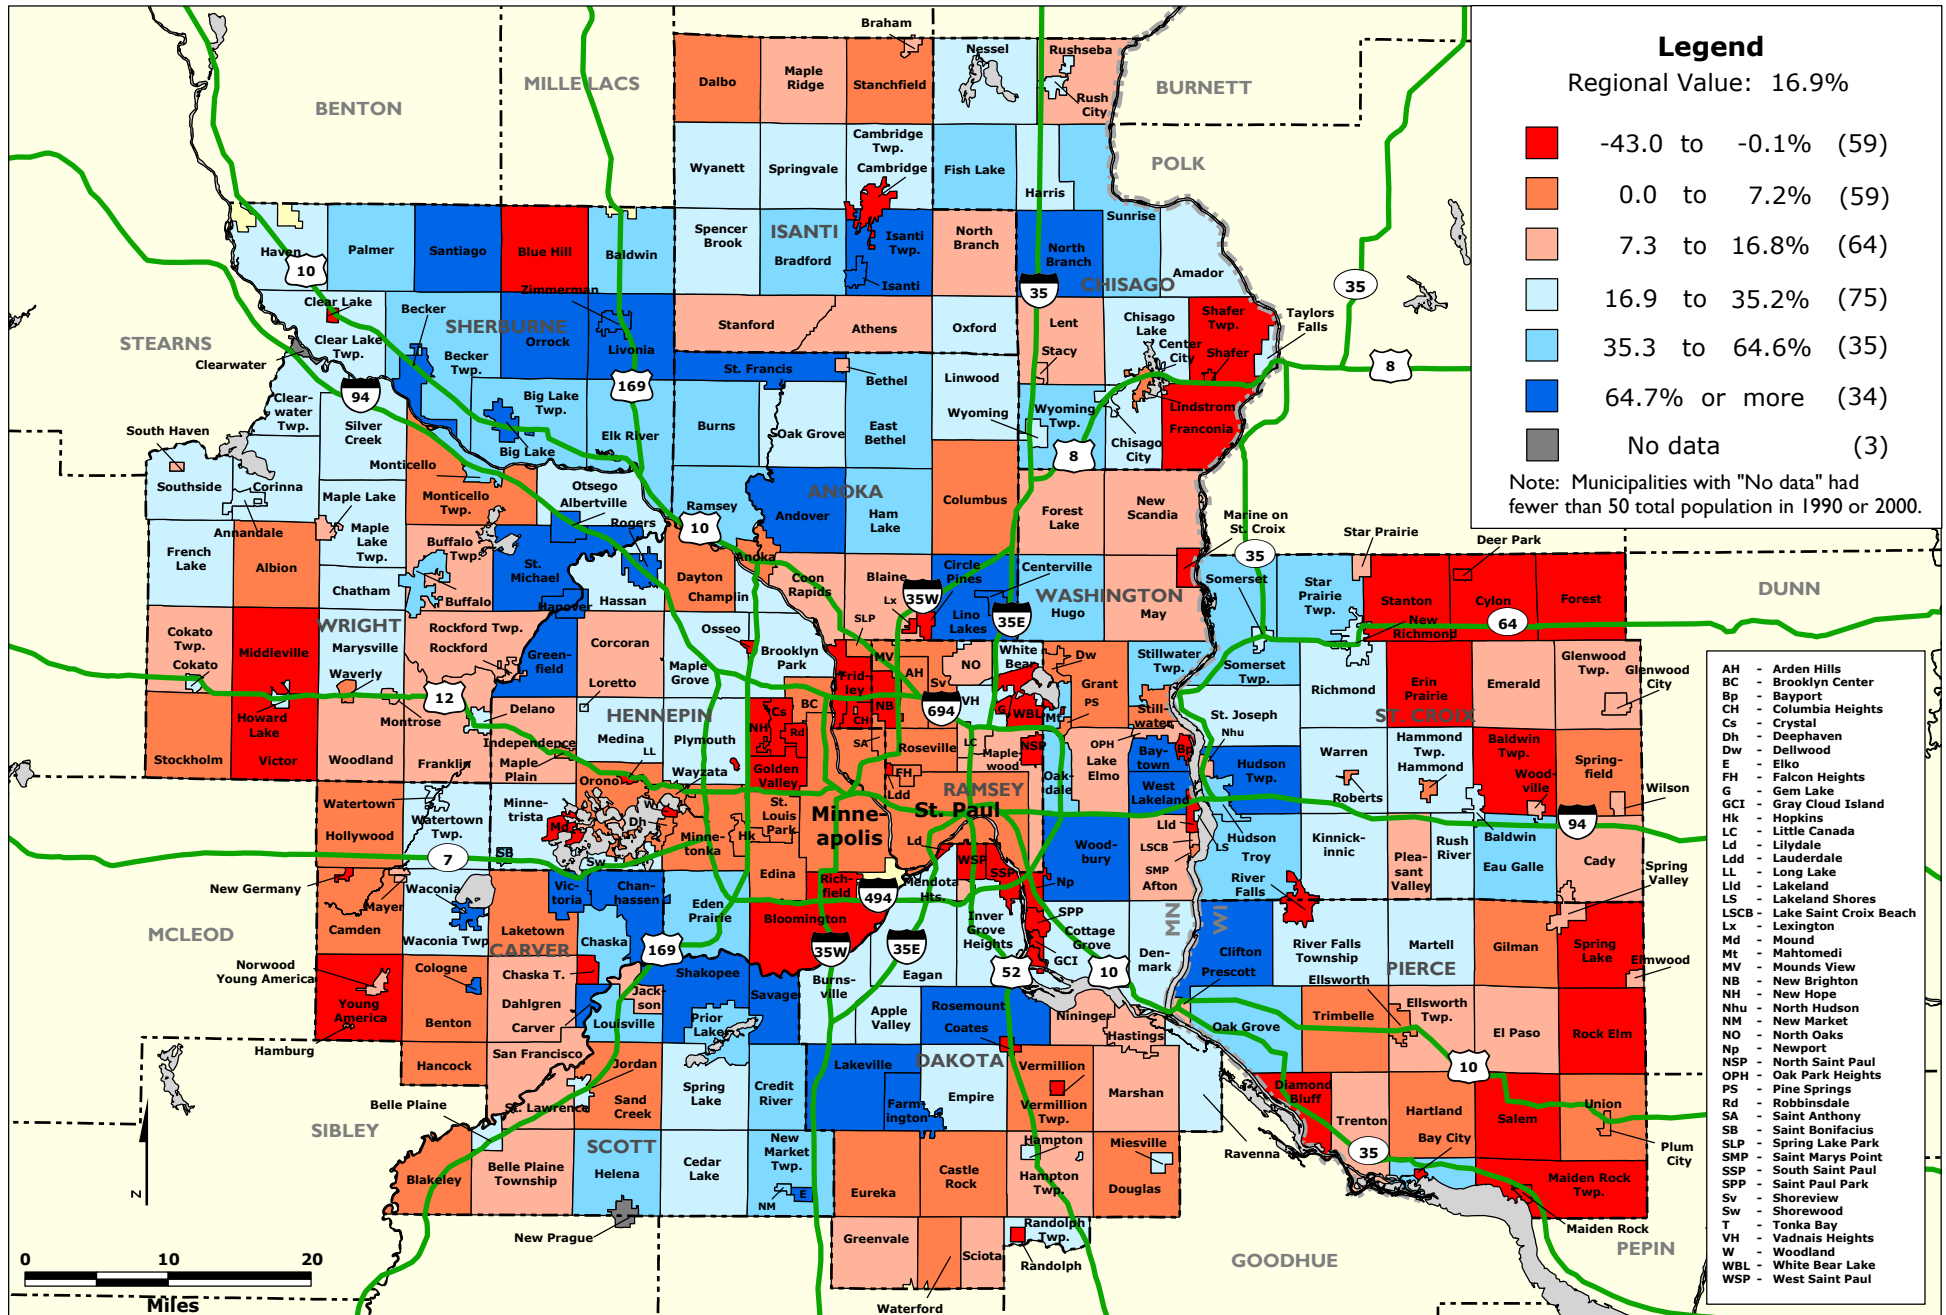

Map 9.12 MINNEAPOLIS - SAINT PAUL REGION Percentage Change in Population by County Subdivision, 1990-2000

Data Source: U.S. Census Bureau.