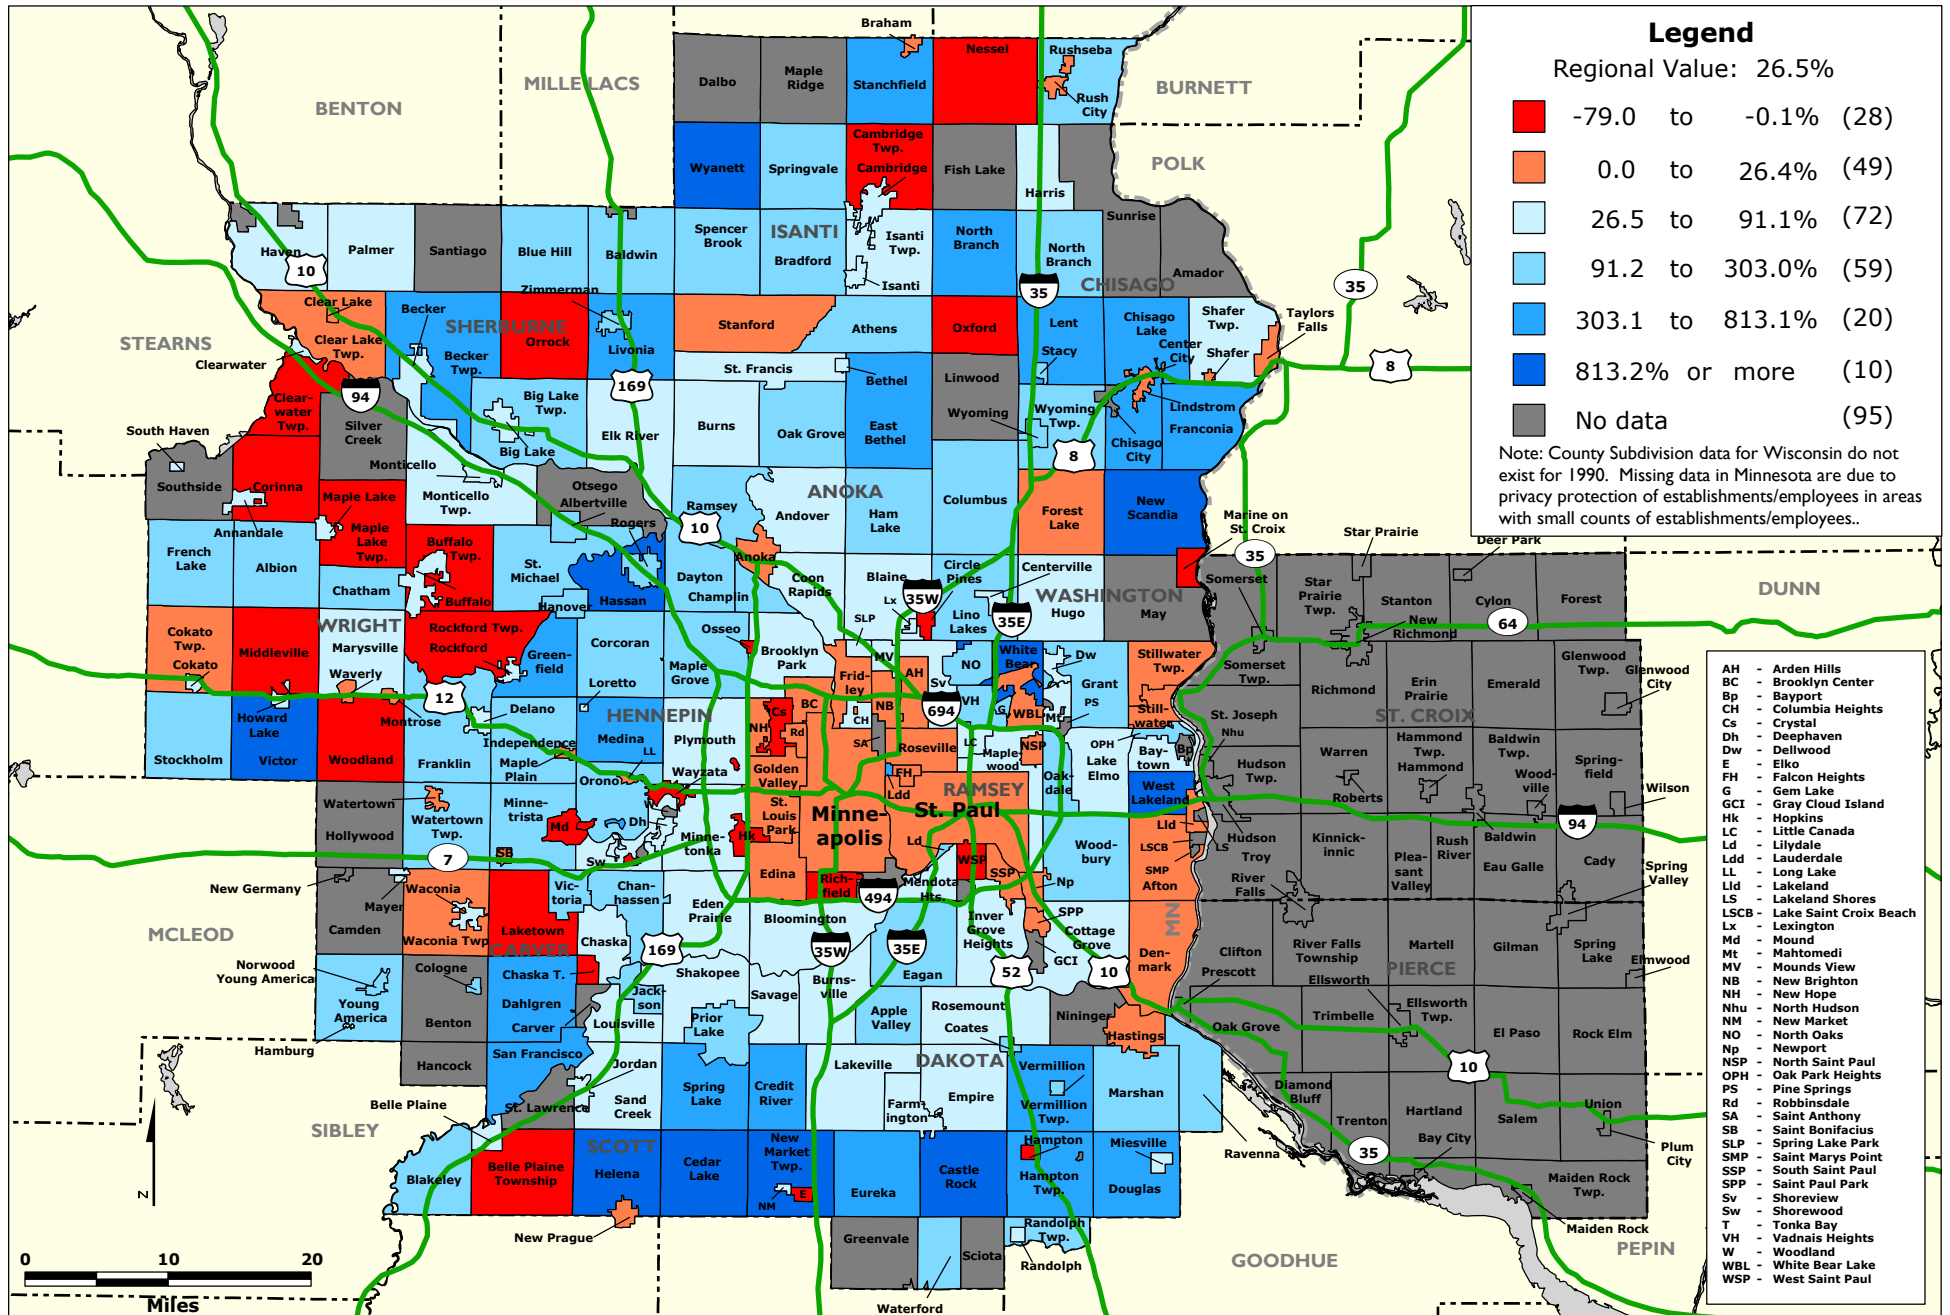

# Map 9.11 MINNEAPOLIS - SAINT PAUL REGION Percentage Change in Jobs Per Square Mile by County Subdivision, 1990-2000

Data Source: Minnesota Department of Employment and Economic Development.