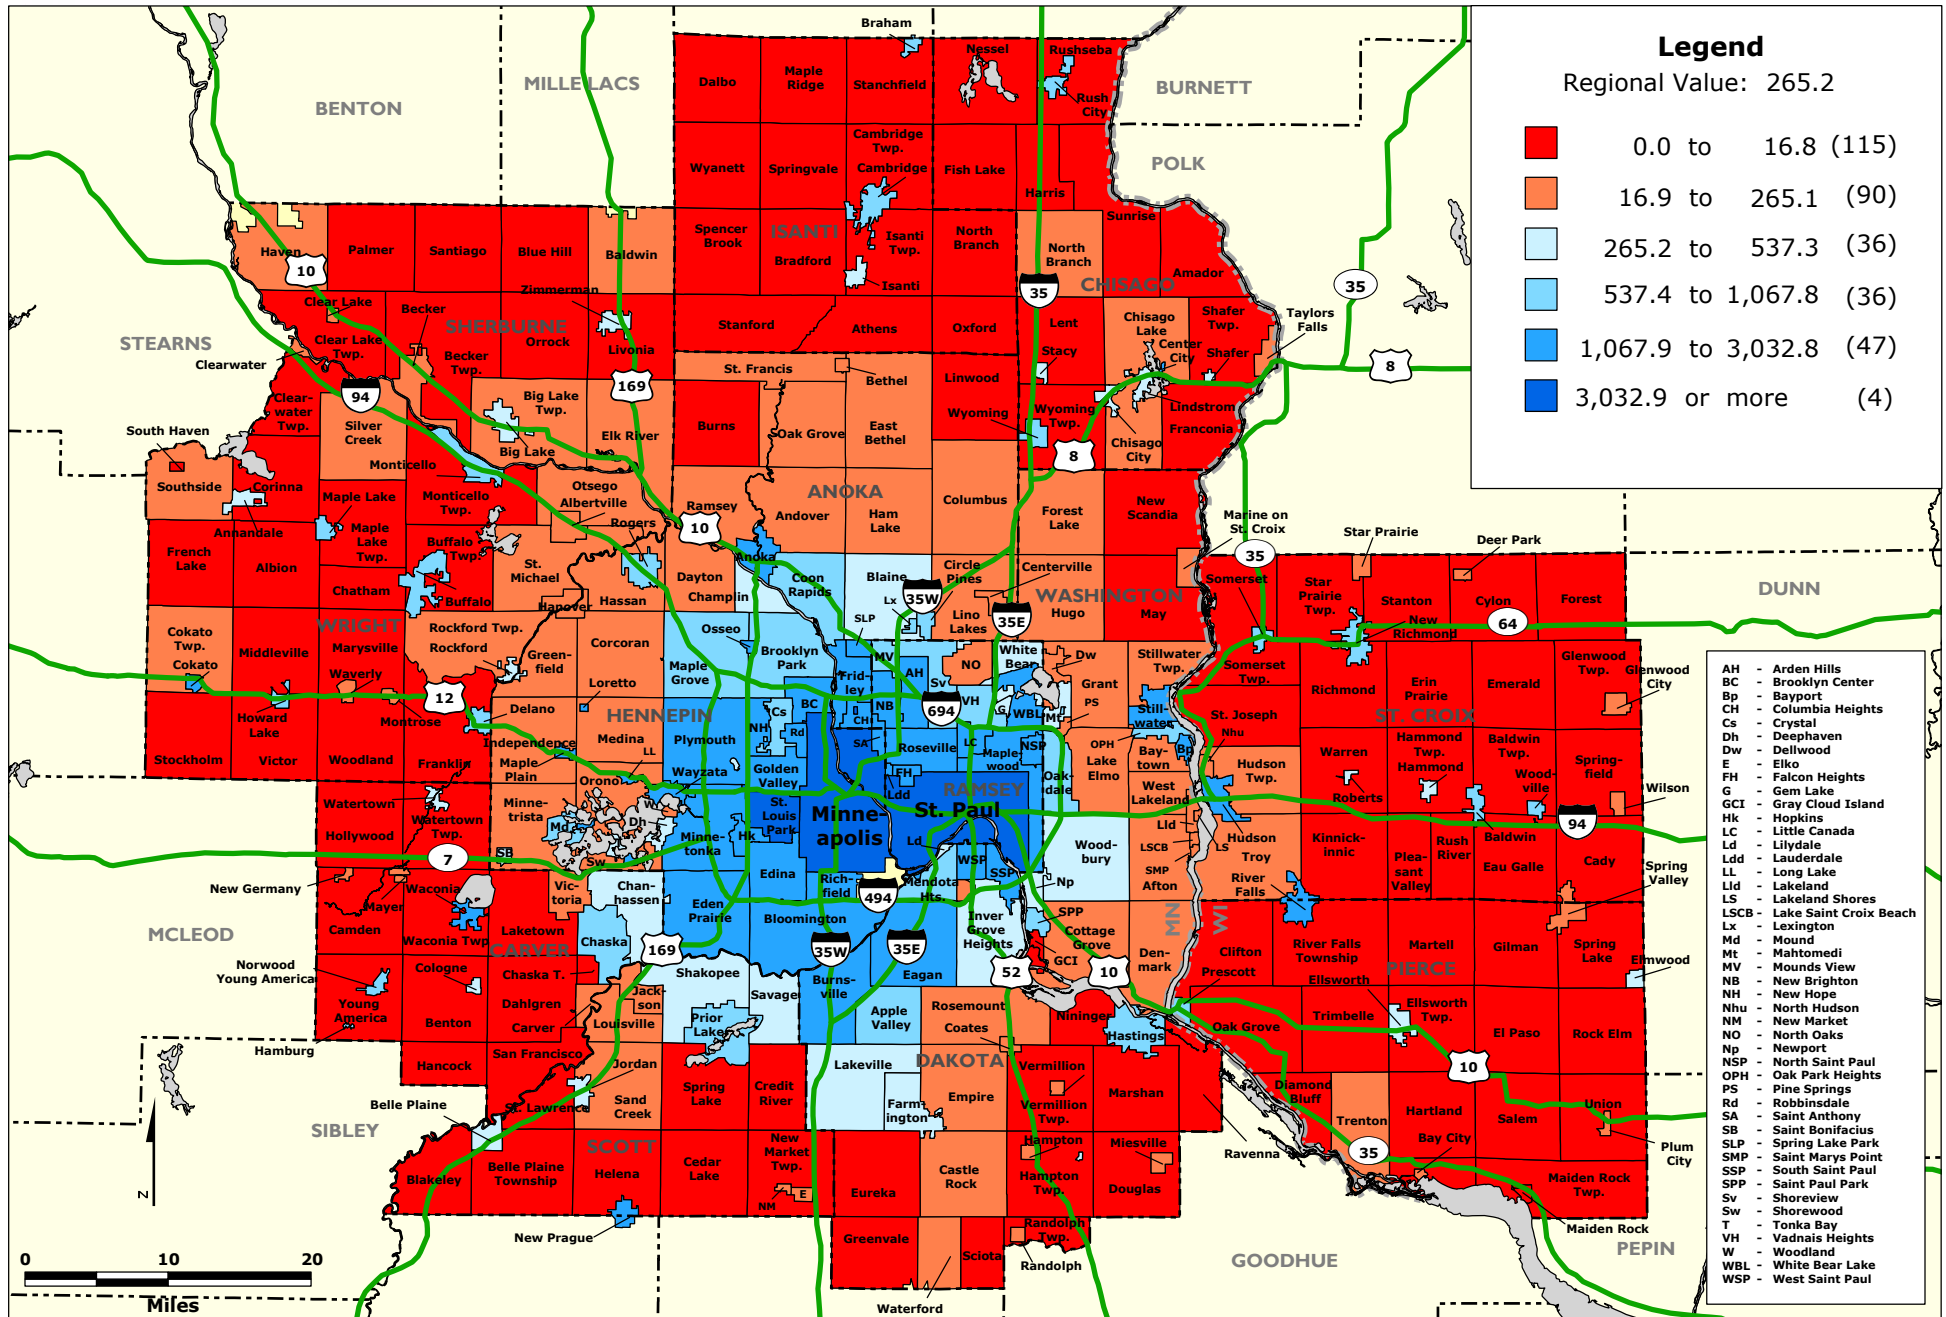

Map 9.10 MINNEAPOLIS - SAINT PAUL REGION

Jobs Per Square Mile by County Subdivision, 2000

Data Source: U.S. Census Transportation Planning Package.