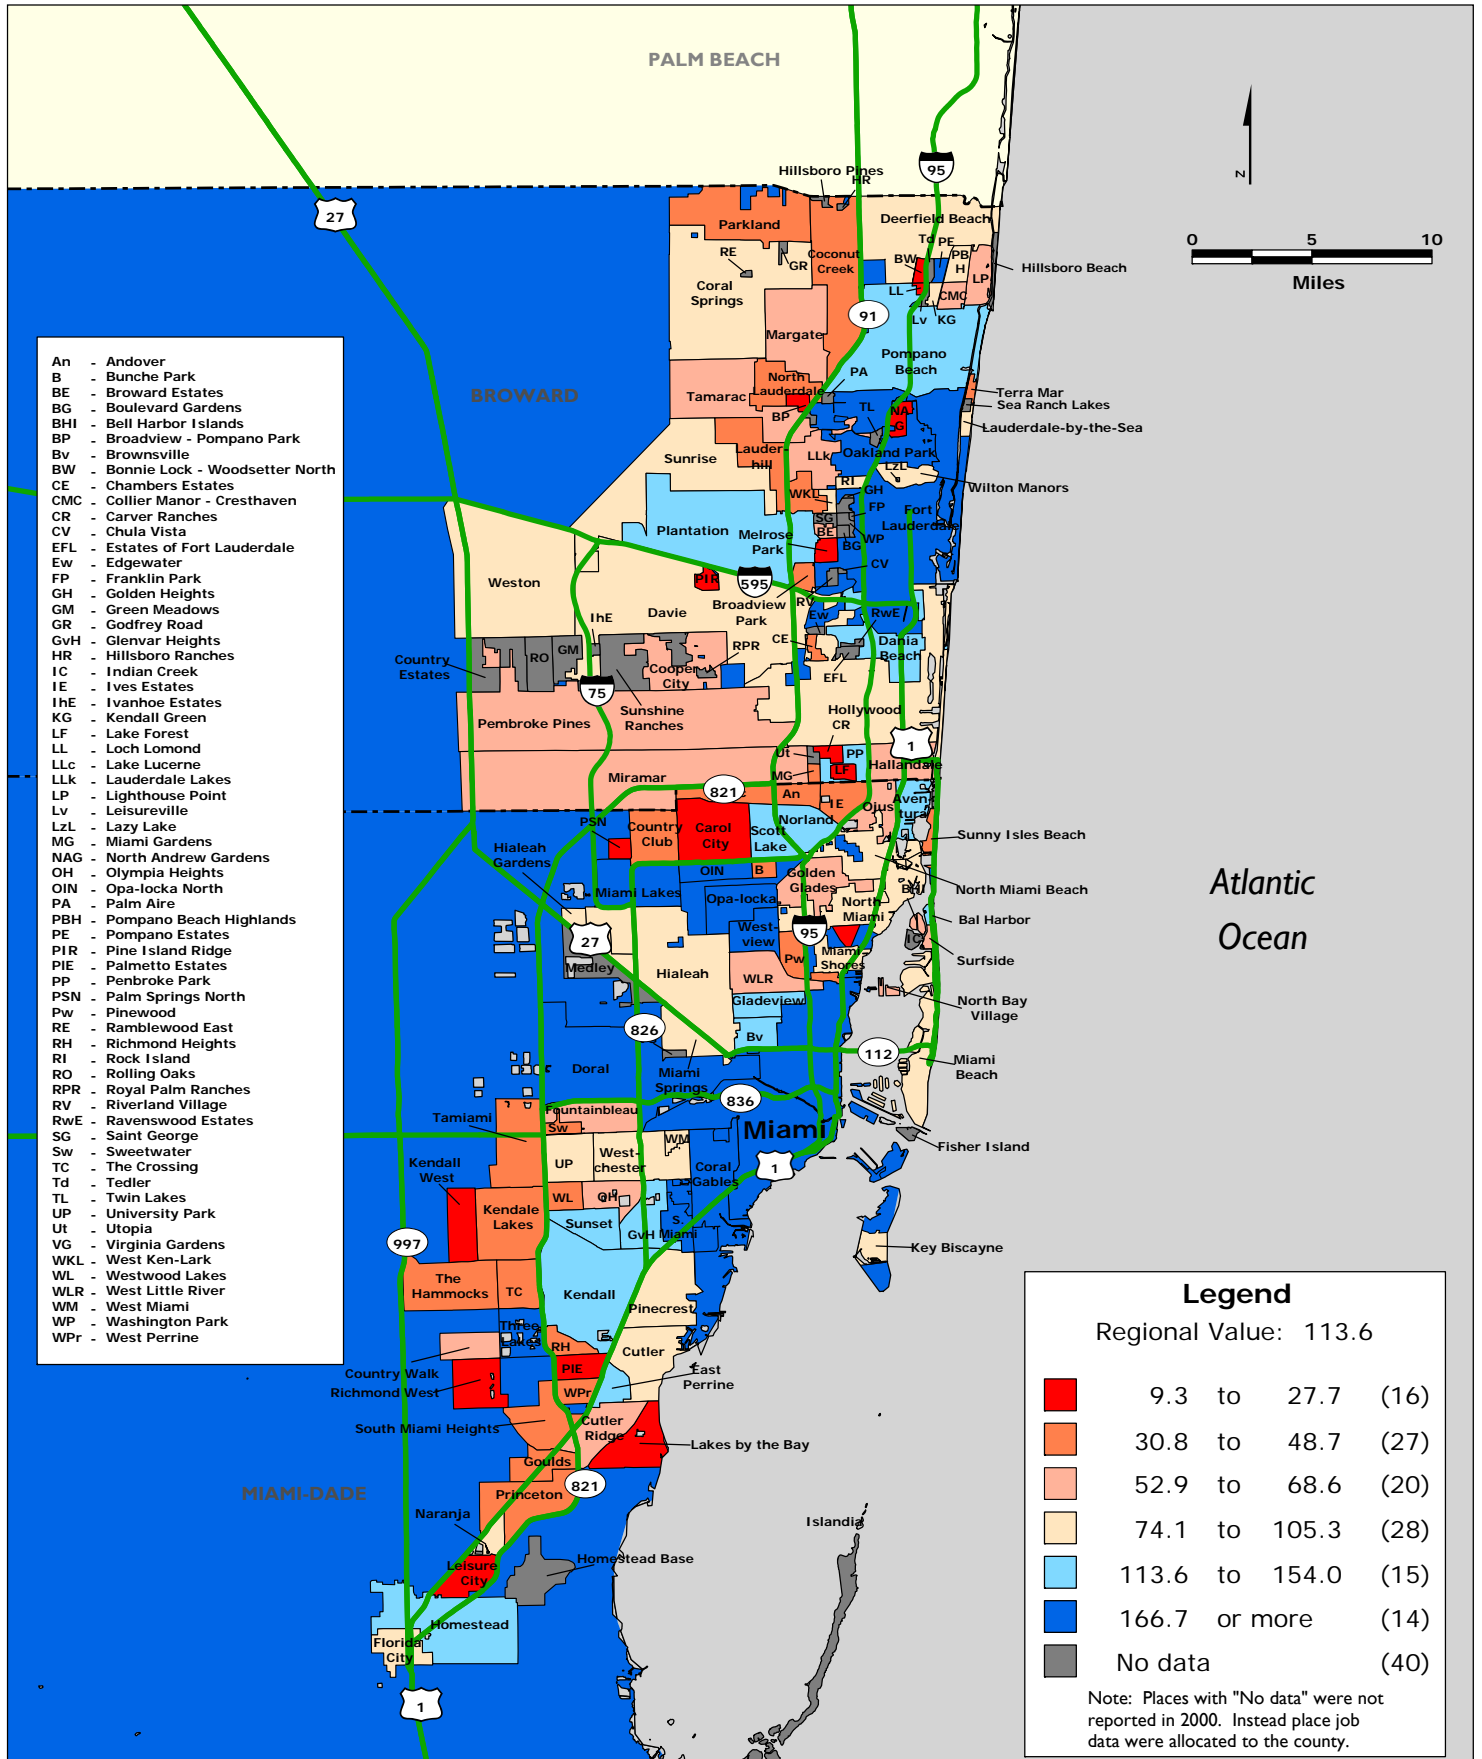

Map 8.9 MIAMI REGION Jobs per 100 Households by Place and Undefined County Area, 2000

Data Source: U.S. Census Transportation Planning Package; U.S. Census SF3.