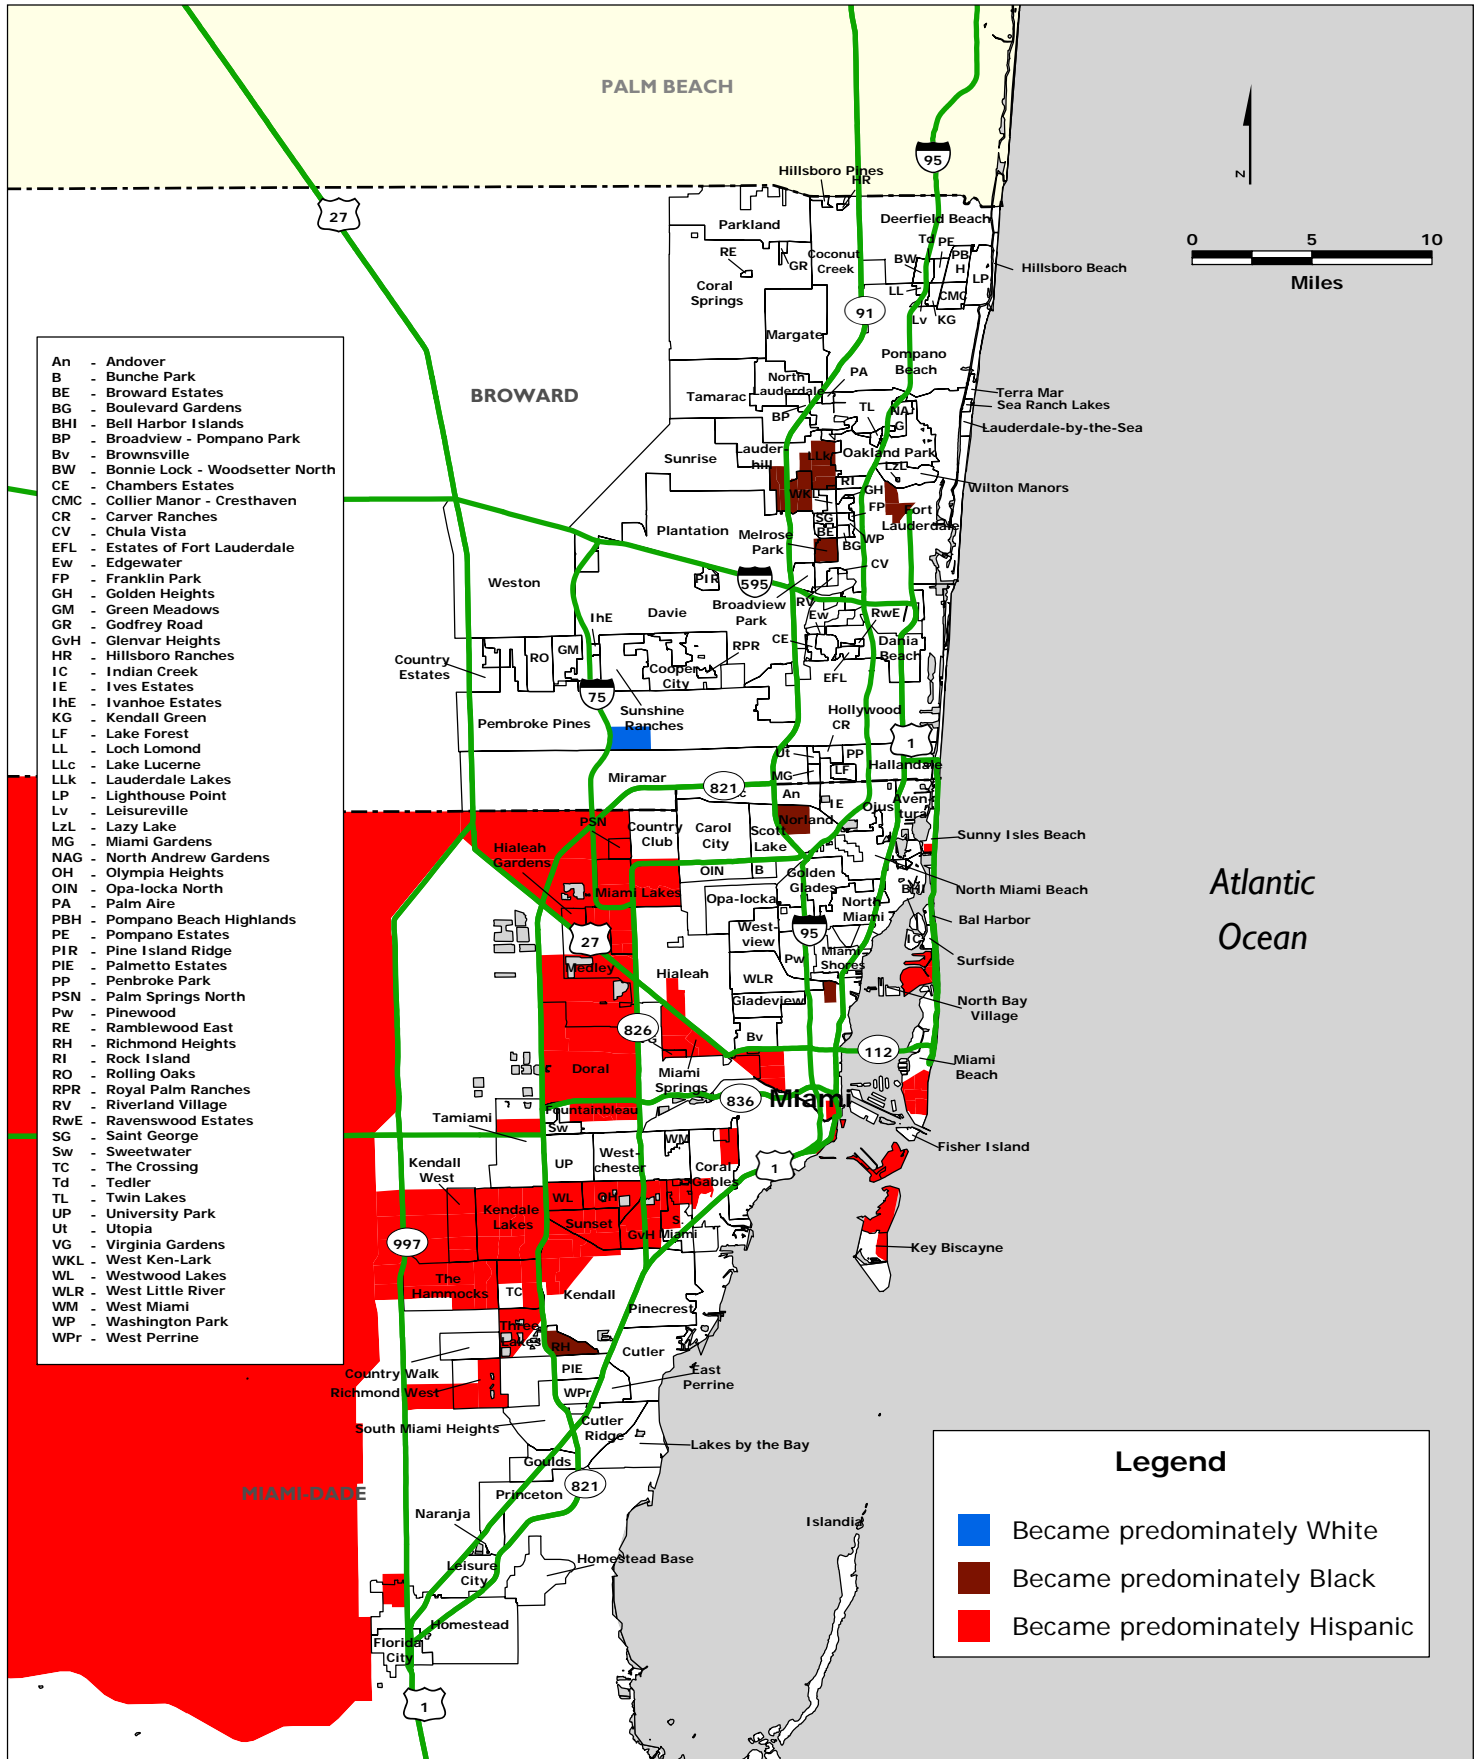

Map 8.8 MIAMI REGION

Neighborhoods that became Segregated between 1980 and 2000

Data Source: U.S. Census Bureau.