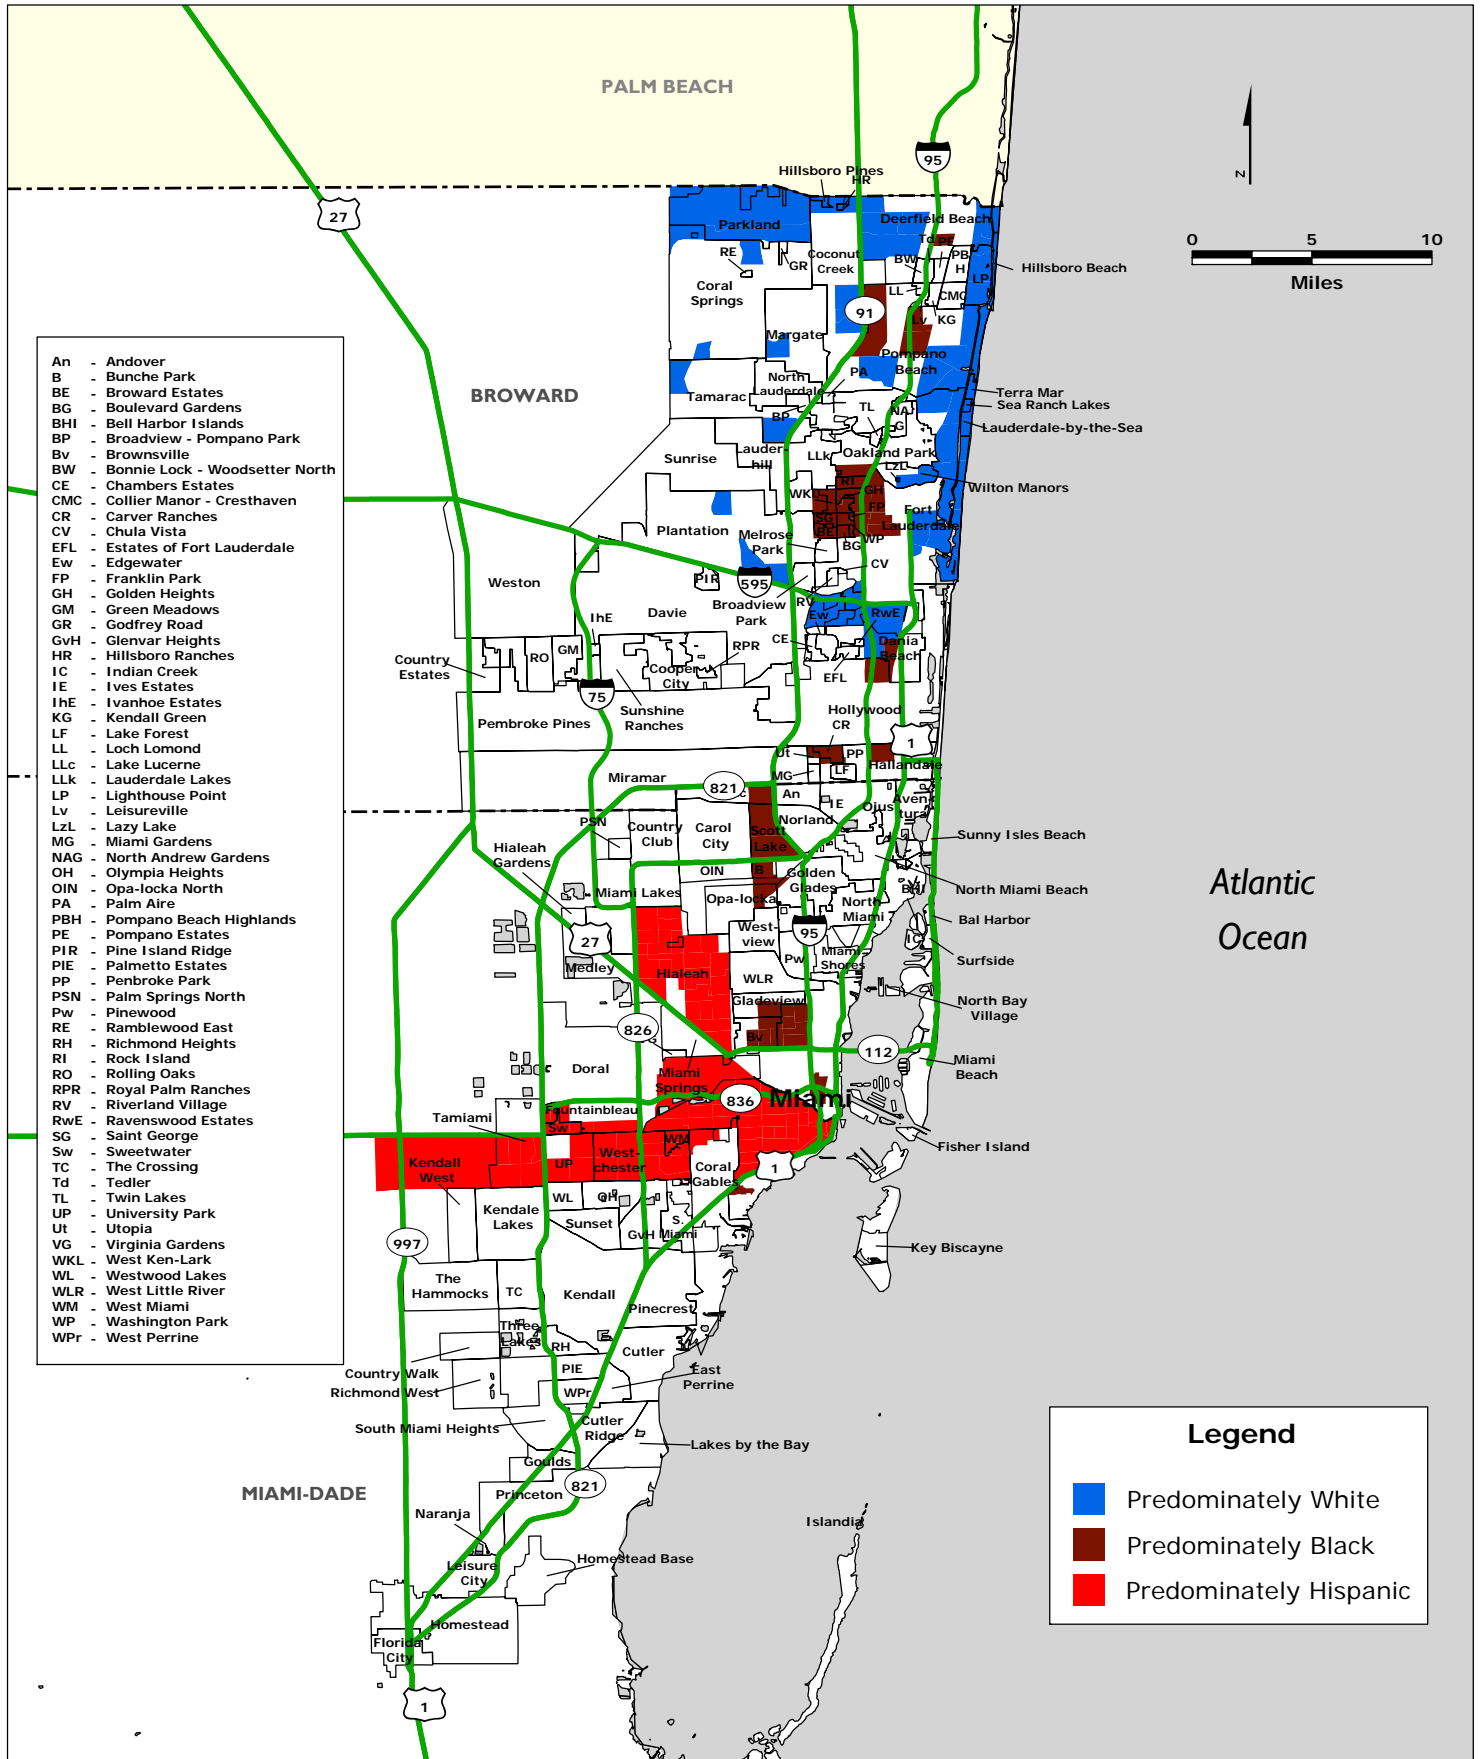

Map 8.7 MIAMI REGION Segregated Neighborhoods: 1980 through 2000

Data Source: U.S. Census Bureau.