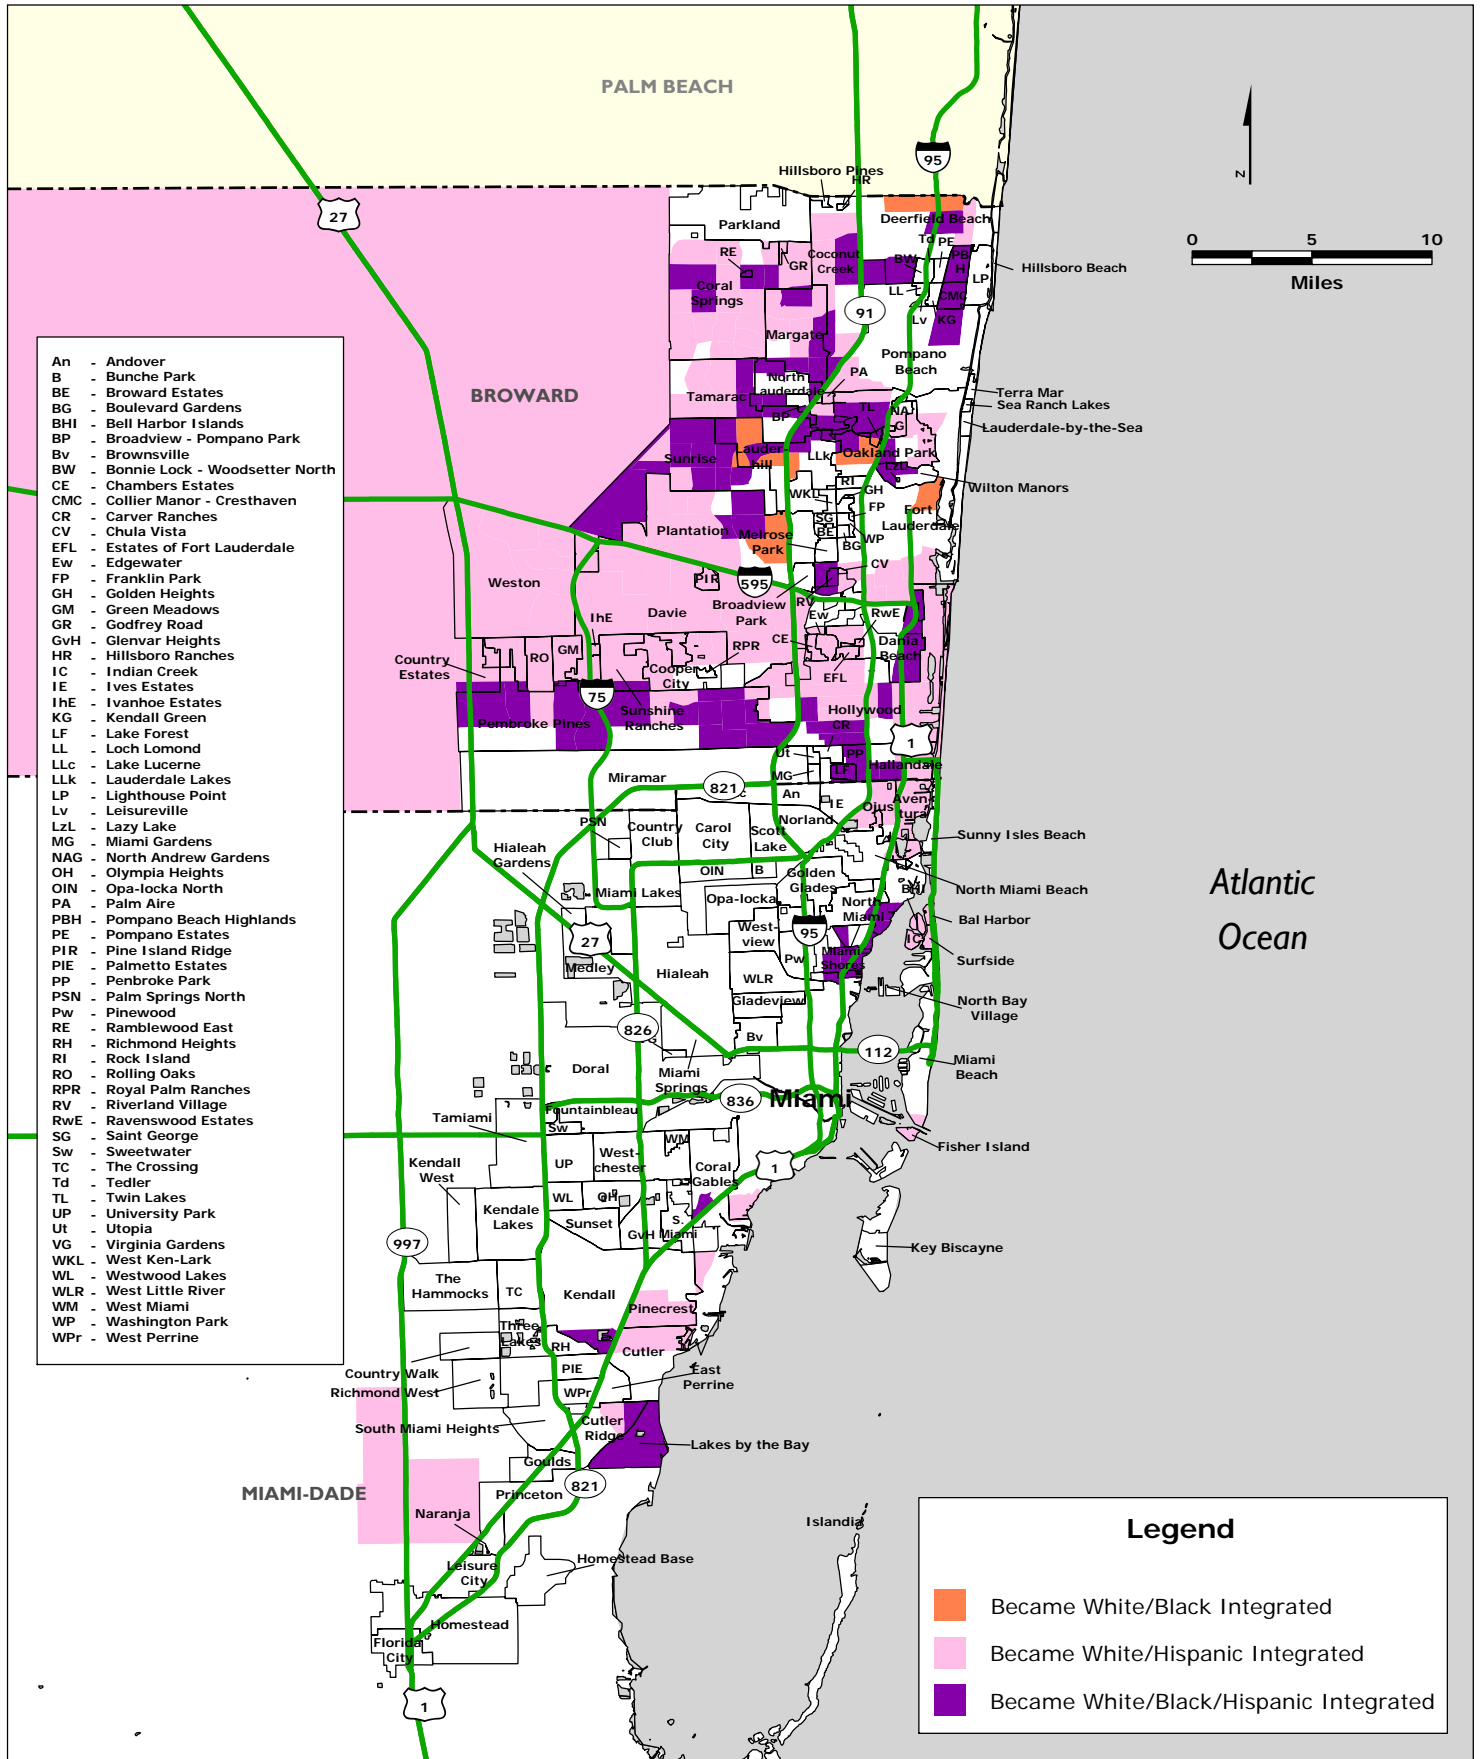

Map 8.6 MIAMI REGION

Neighborhoods that Integrated between 1980 and 2000

- An - Andover
- B - Bunche Park
- BE - Broward Estates
- BG - Boulevard Gardens
- BHI - Bell Harbor Islands
- BP - Broadview - Pompano Park
- Bv - Brownsville
- BW - Bonnie Lock - Woodsetter North
- CE - Chambers Estates
- CMC - Collier Manor - Cresthaven
- CR - Carver Ranches
- CV - Chula Vista
- EFL - Estates of Fort Lauderdale
- Ew - Edgewater
- FP - Franklin Park
- GH - Golden Heights
- GM - Green Meadows
- GR - Godfrey Road
- GvH - Glenvar Heights
- HR - Hillsboro Ranches
- IC - Indian Creek
- IE - Ives Estates
- IhE - Ivanhoe Estates
- KG - Kendall Green
- LF - Lake Forest
- LL - Loch Lomond
- LLc - Lake Lucerne
- LLk - Lauderdale Lakes
- LP - Lighthouse Point
- Lv - Leisureville
- LzL - Lazy Lake
- MG - Miami Gardens
- NAG - North Andrew Gardens
- OH - Olympia Heights
- OIN - Opa-locka North
- PA - Palm Aire
- PBH - Pompano Beach Highlands
- PE - Pompano Estates
- PIR - Pine Island Ridge
- PIE - Palmetto Estates
- PP - Penbroke Park
- PSN - Palm Springs North
- Pw - Pinewood
- RE - Ramblewood East
- RH - Richmond Heights
- RI - Rock Island
- RO - Rolling Oaks
- RPR - Royal Palm Ranches
- RV - Riverland Village
- RwE - Ravenswood Estates
- SG - Saint George
- Sw - Sweetwater
- TC - The Crossing
- Td - Tedler
- TL - Twin Lakes
- UP - University Park
- Ut - Utopia
- VG - Virginia Gardens
- WKL - West Ken-Lark
- WL - Westwood Lakes
- WLR - West Little River
- WM - West Miami
- WP - Washington Park
- WPr - West Perrine