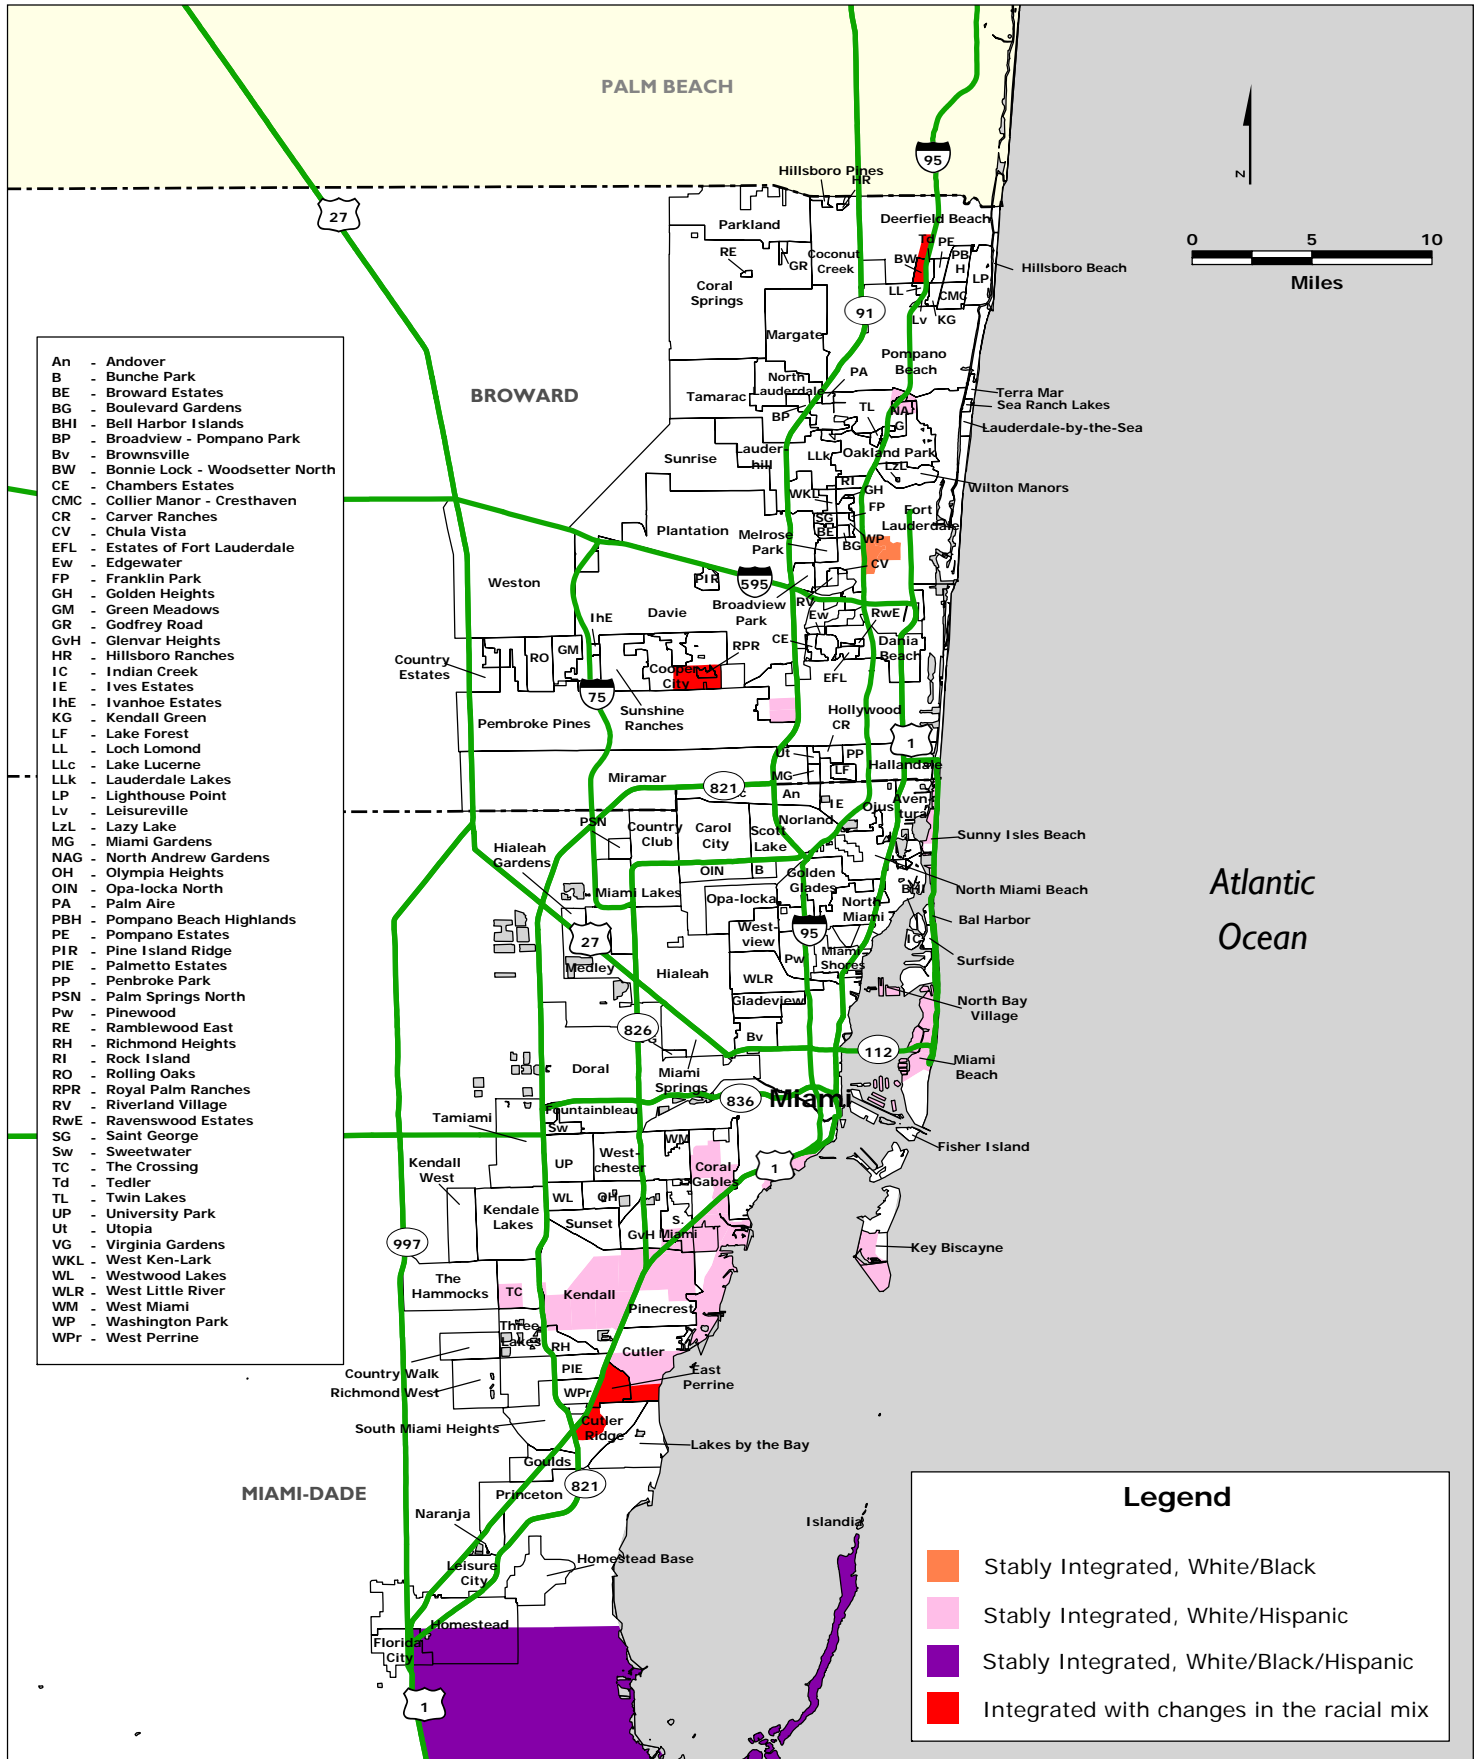

Map 8.5 MIAMI REGION Integrated Neighborhoods: 1980 through 2000

Data Source: U.S. Census Bureau.