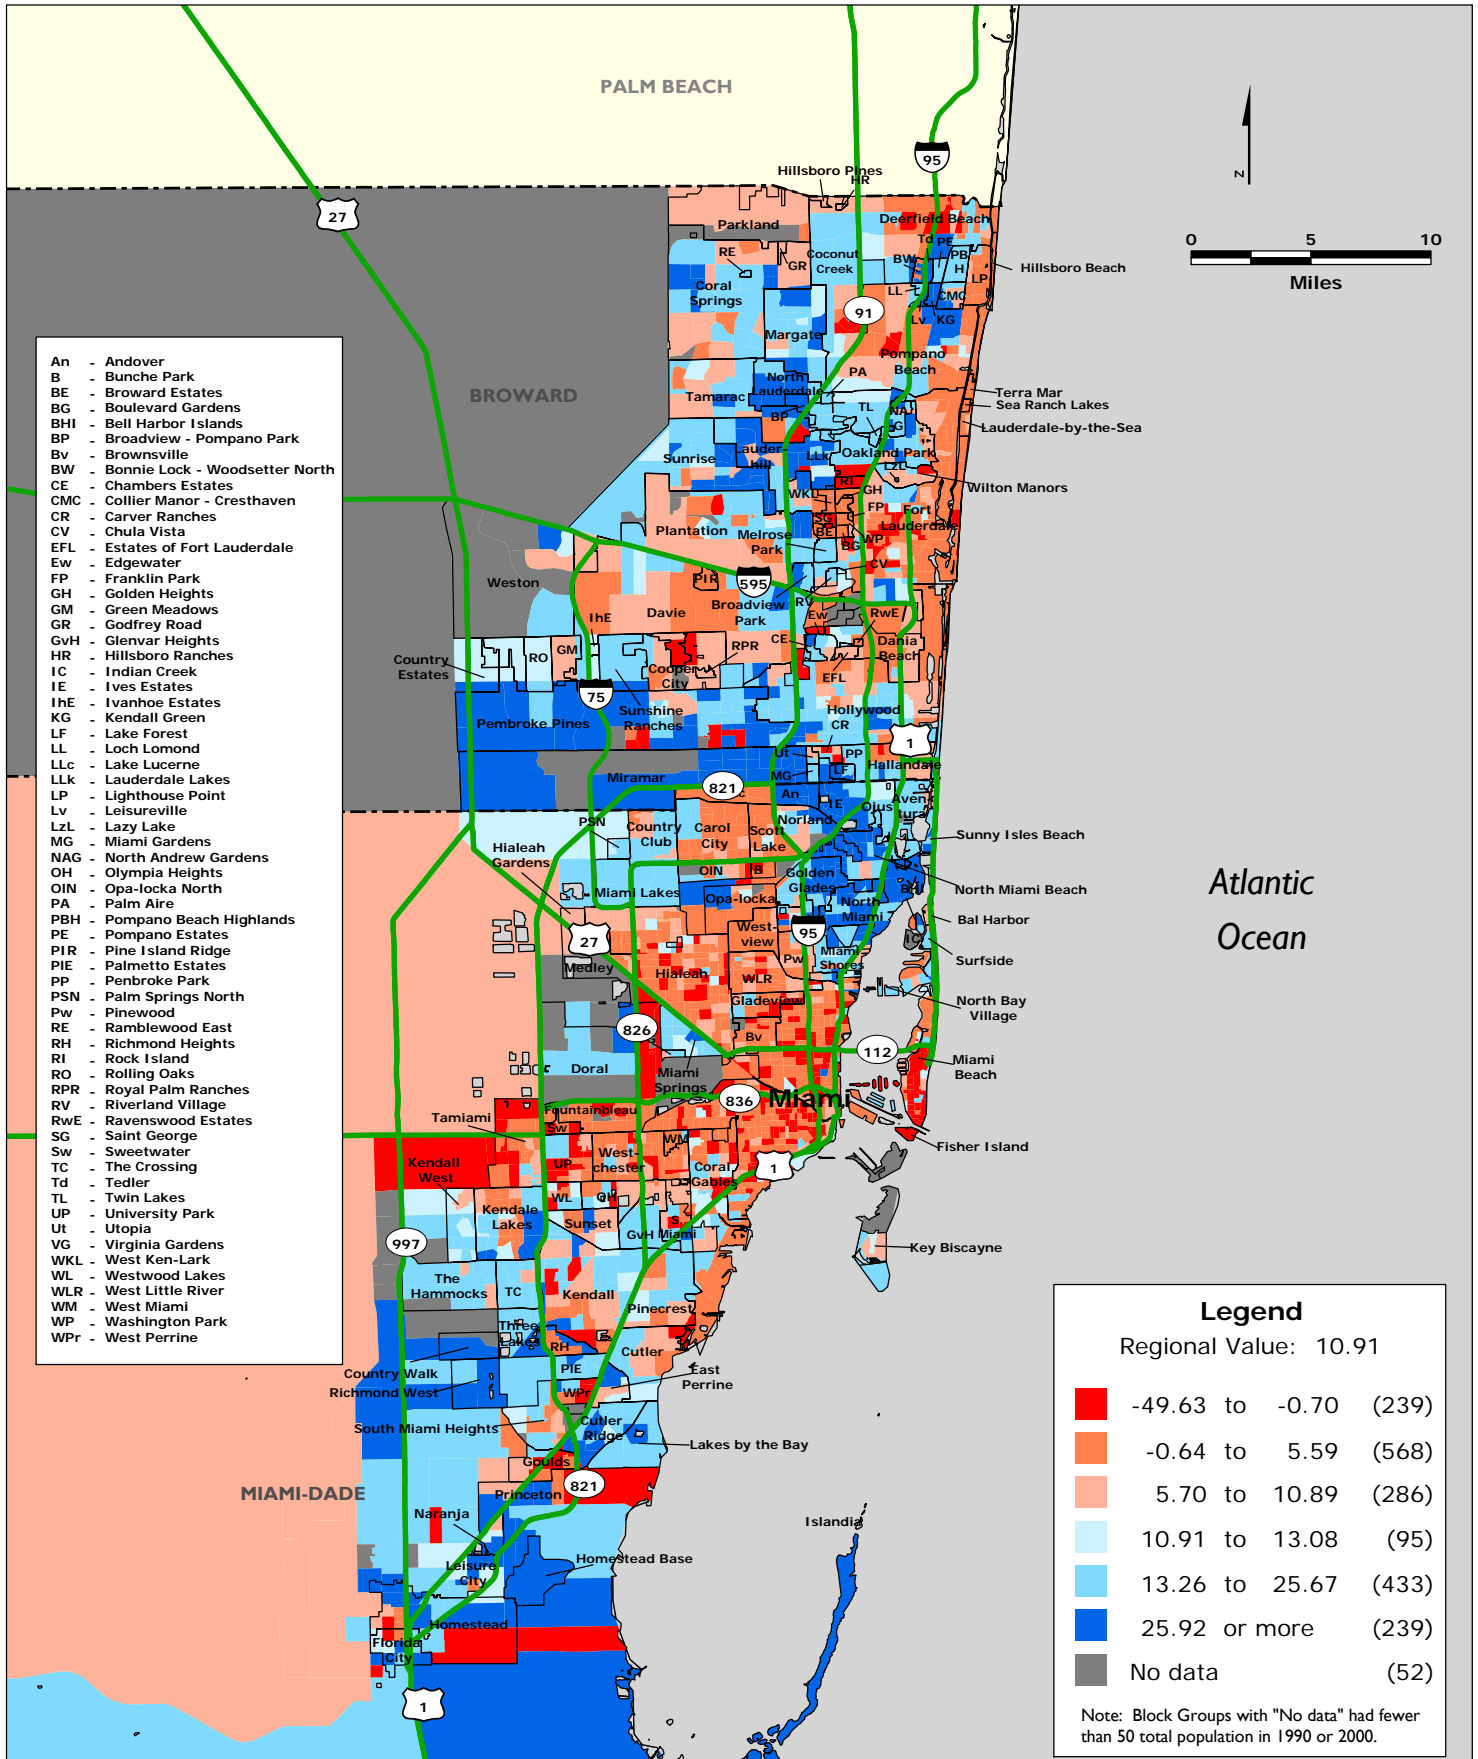

# Map 8.4 MIAMI REGION Percentage Point Change in the Non-Asian Minority Share of the Population by Census Block Group, 1990-2000

Data Source: U.S. Census Bureau.