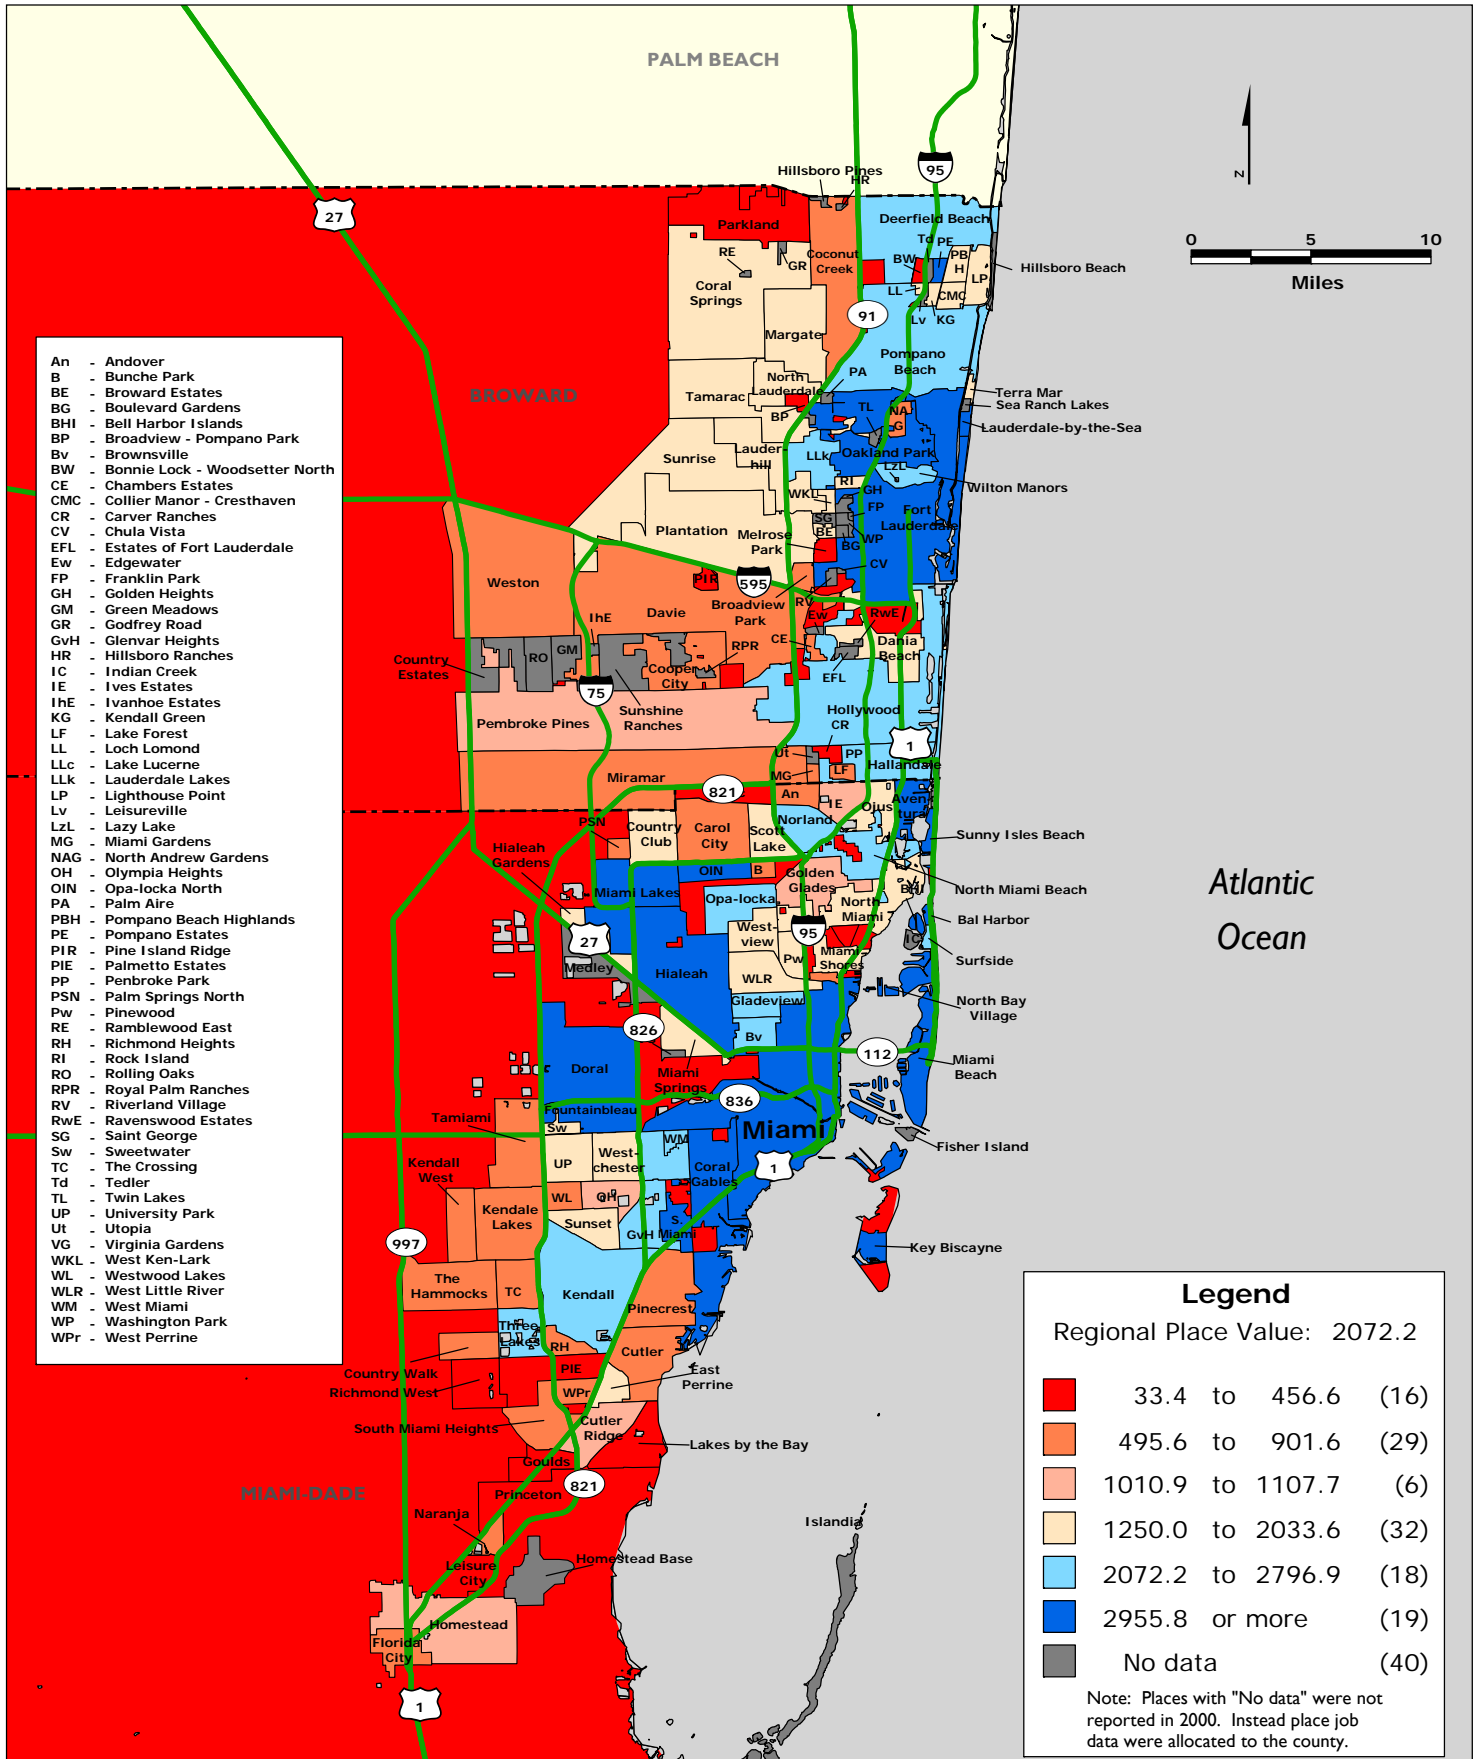

# Map 8.10 MIAMI REGION Jobs per Square Mile by Place and Undefined County Area, 2000

Data Source: U.S. Census Transportation Planning Package.