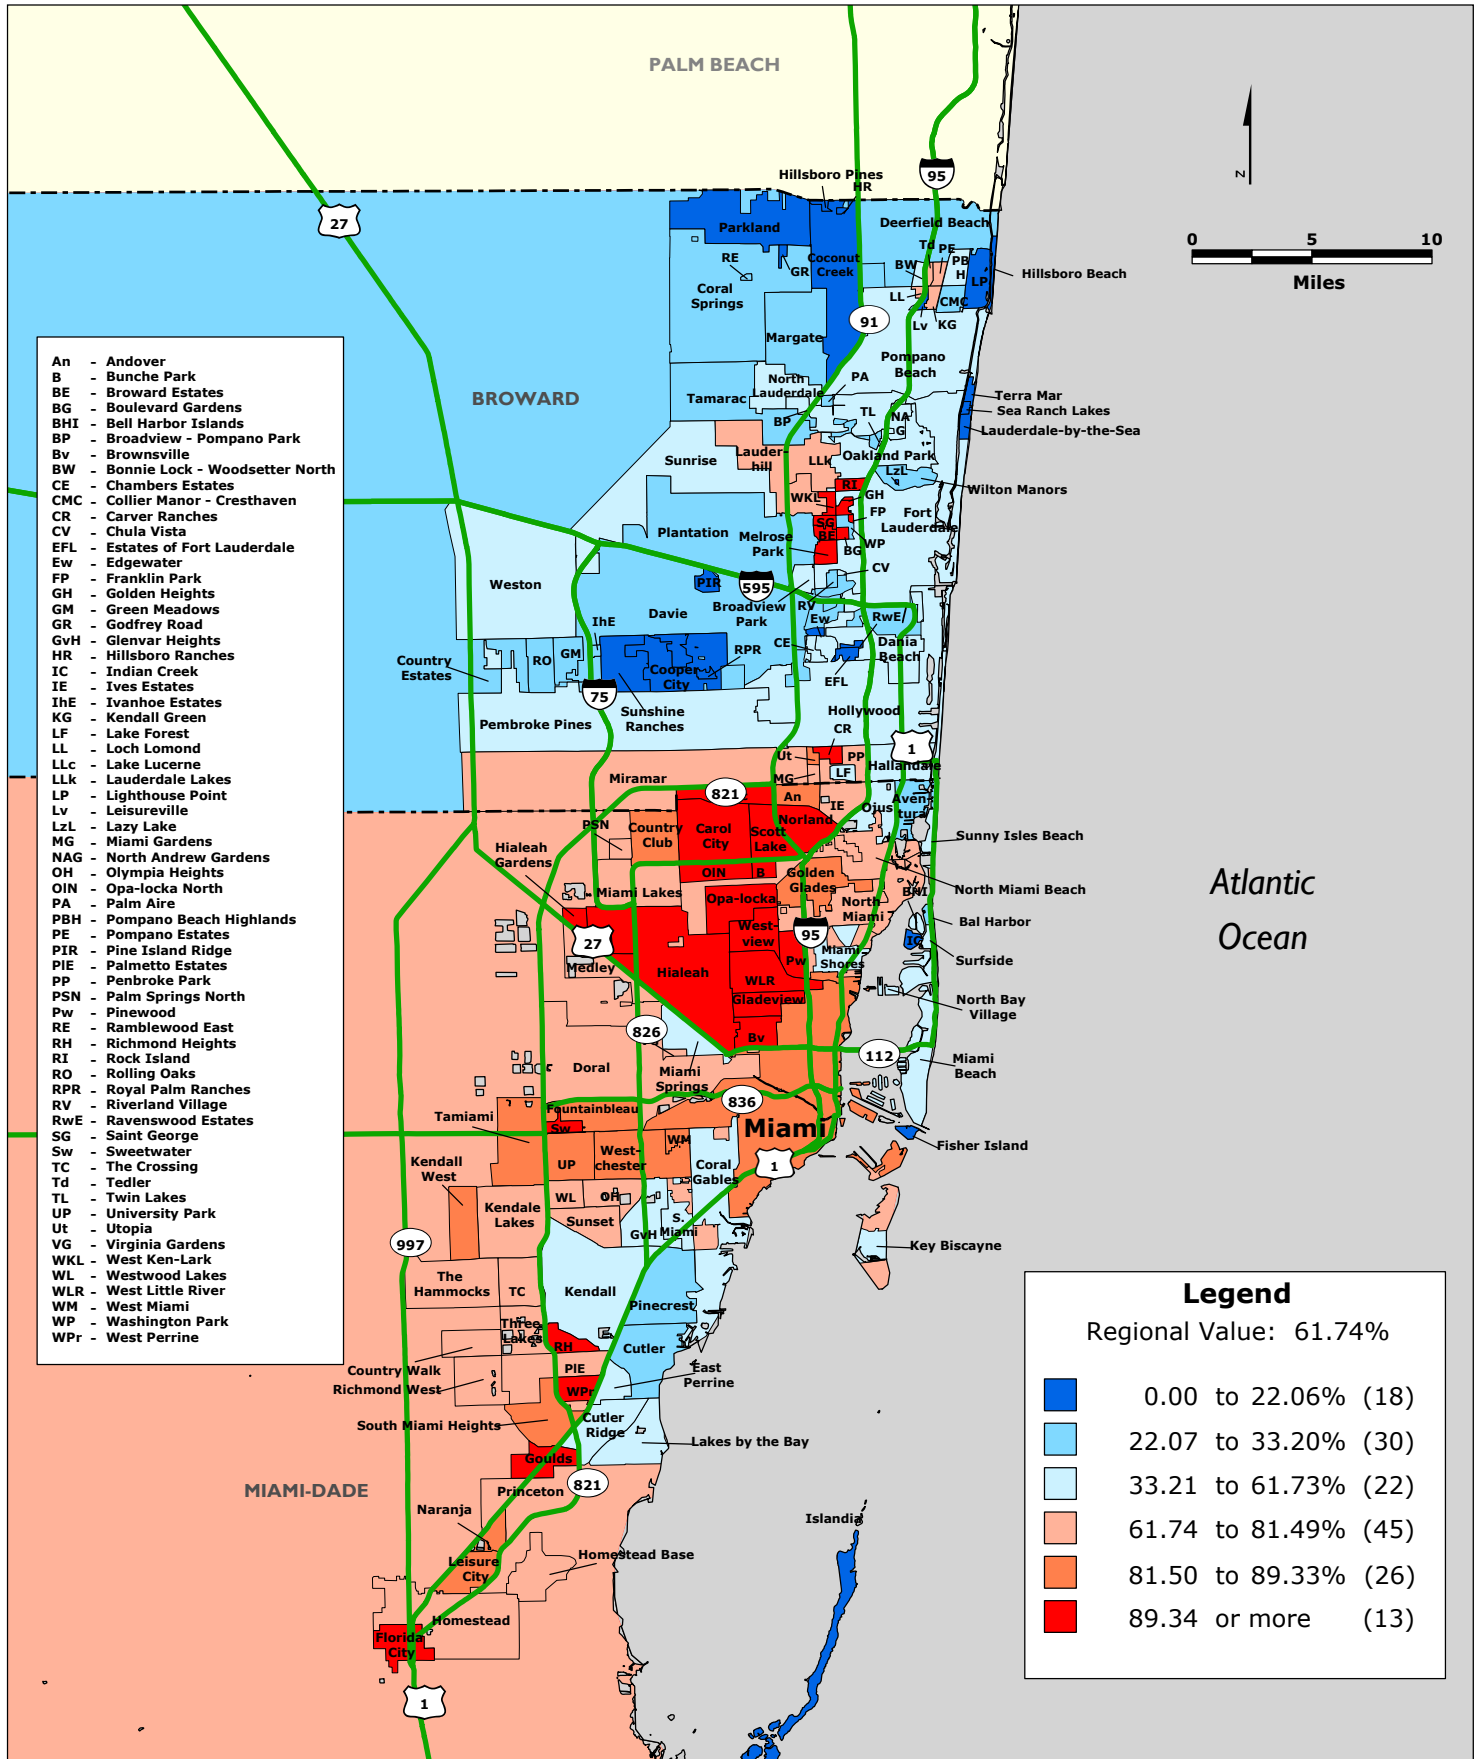

Map 8.1 MIAMI REGION Percentage of Non-Asian Minority Population by Place and Undefined County Area, 2000

Data Source: U.S. Census Bureau.