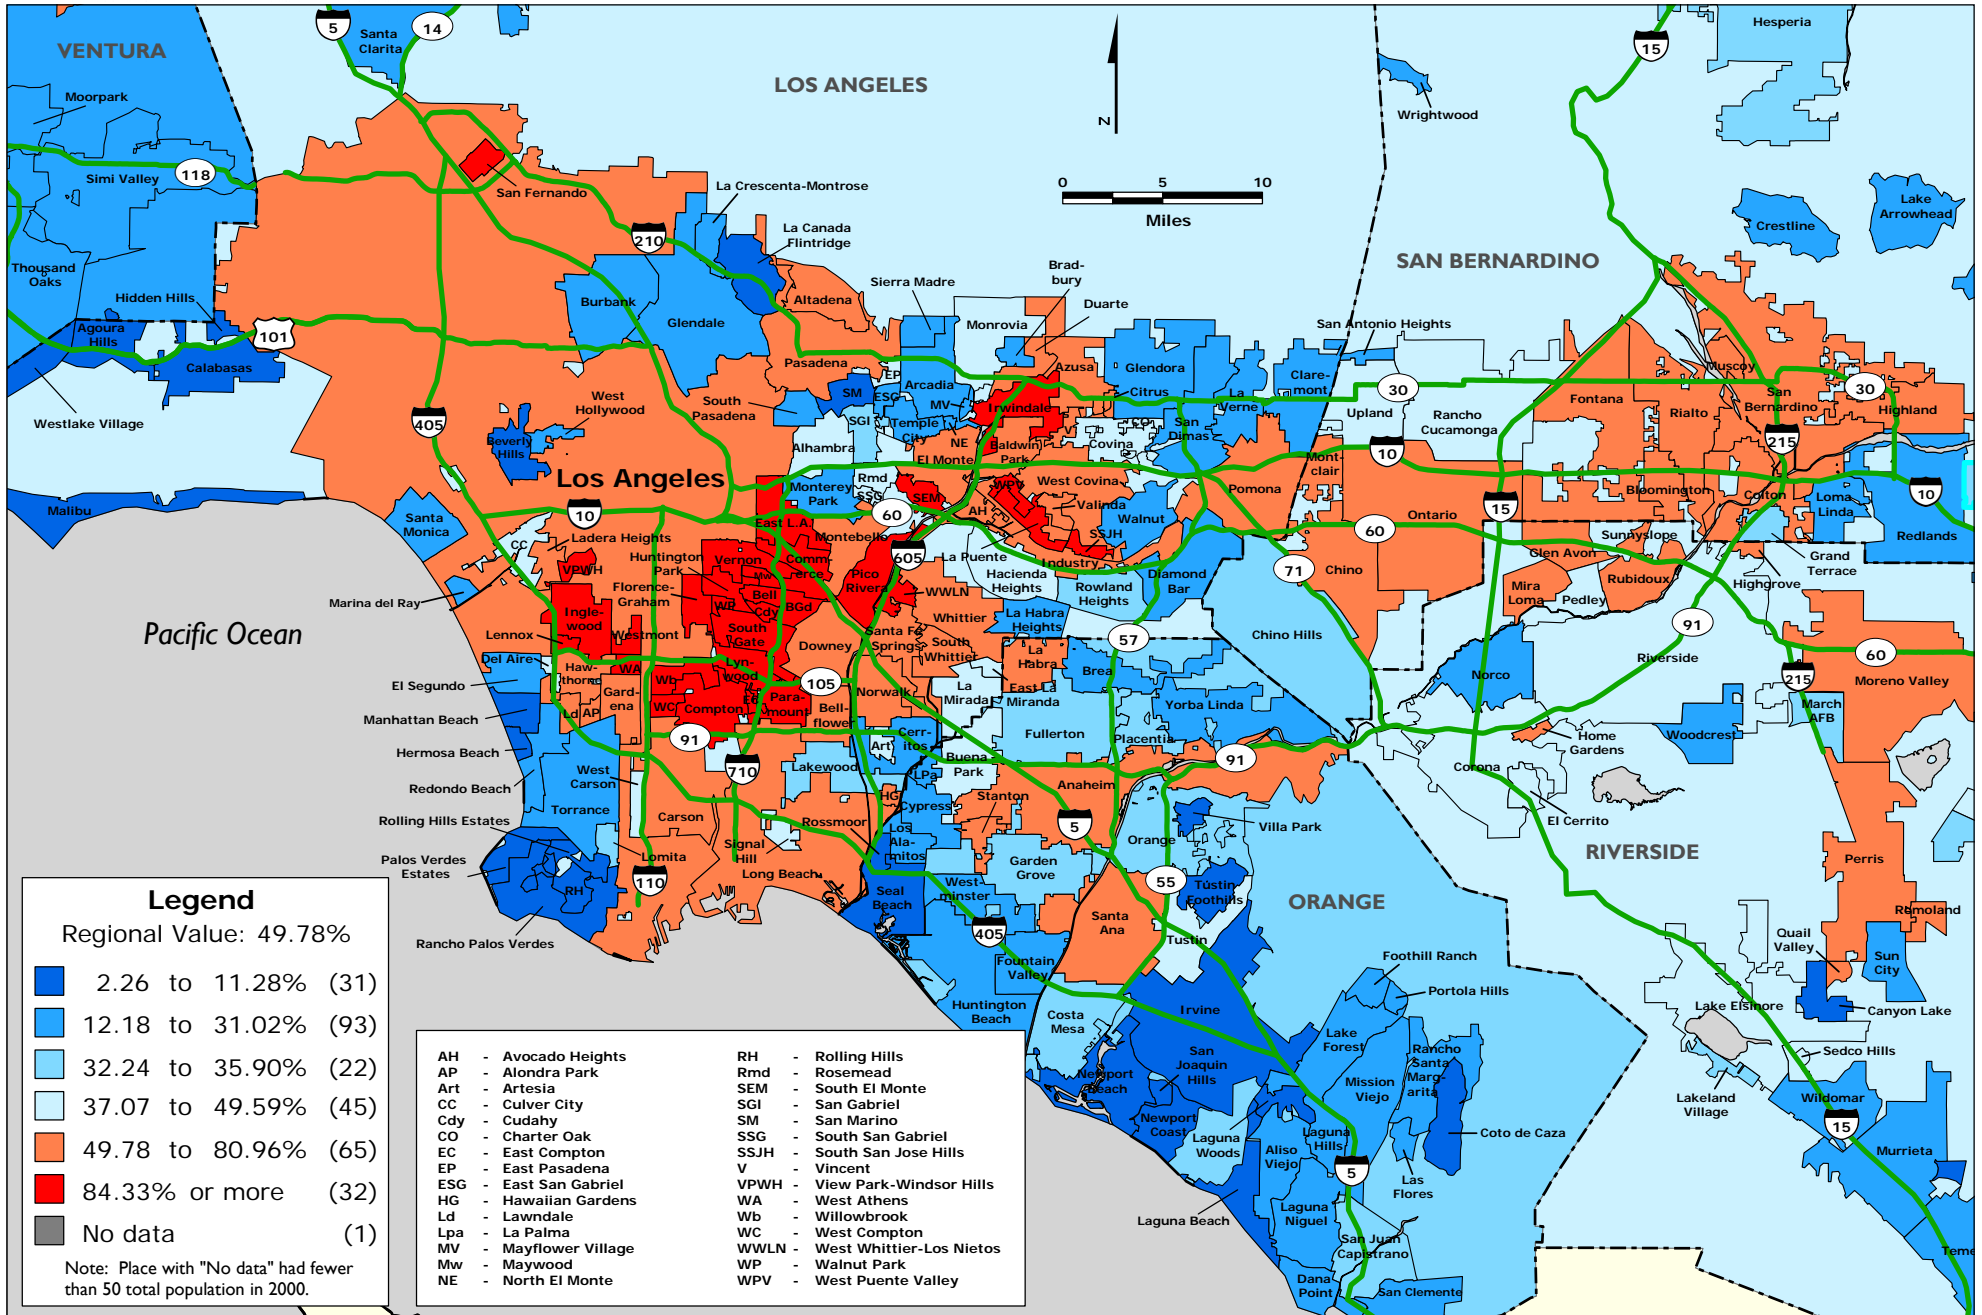

Map 7.1.1 LOS ANGELES REGION (CENTRAL AREA) Percentage of Non-Asian Minority Population by Place and Undefined County Area, 2000

Data Source: U.S. Census Bureau.