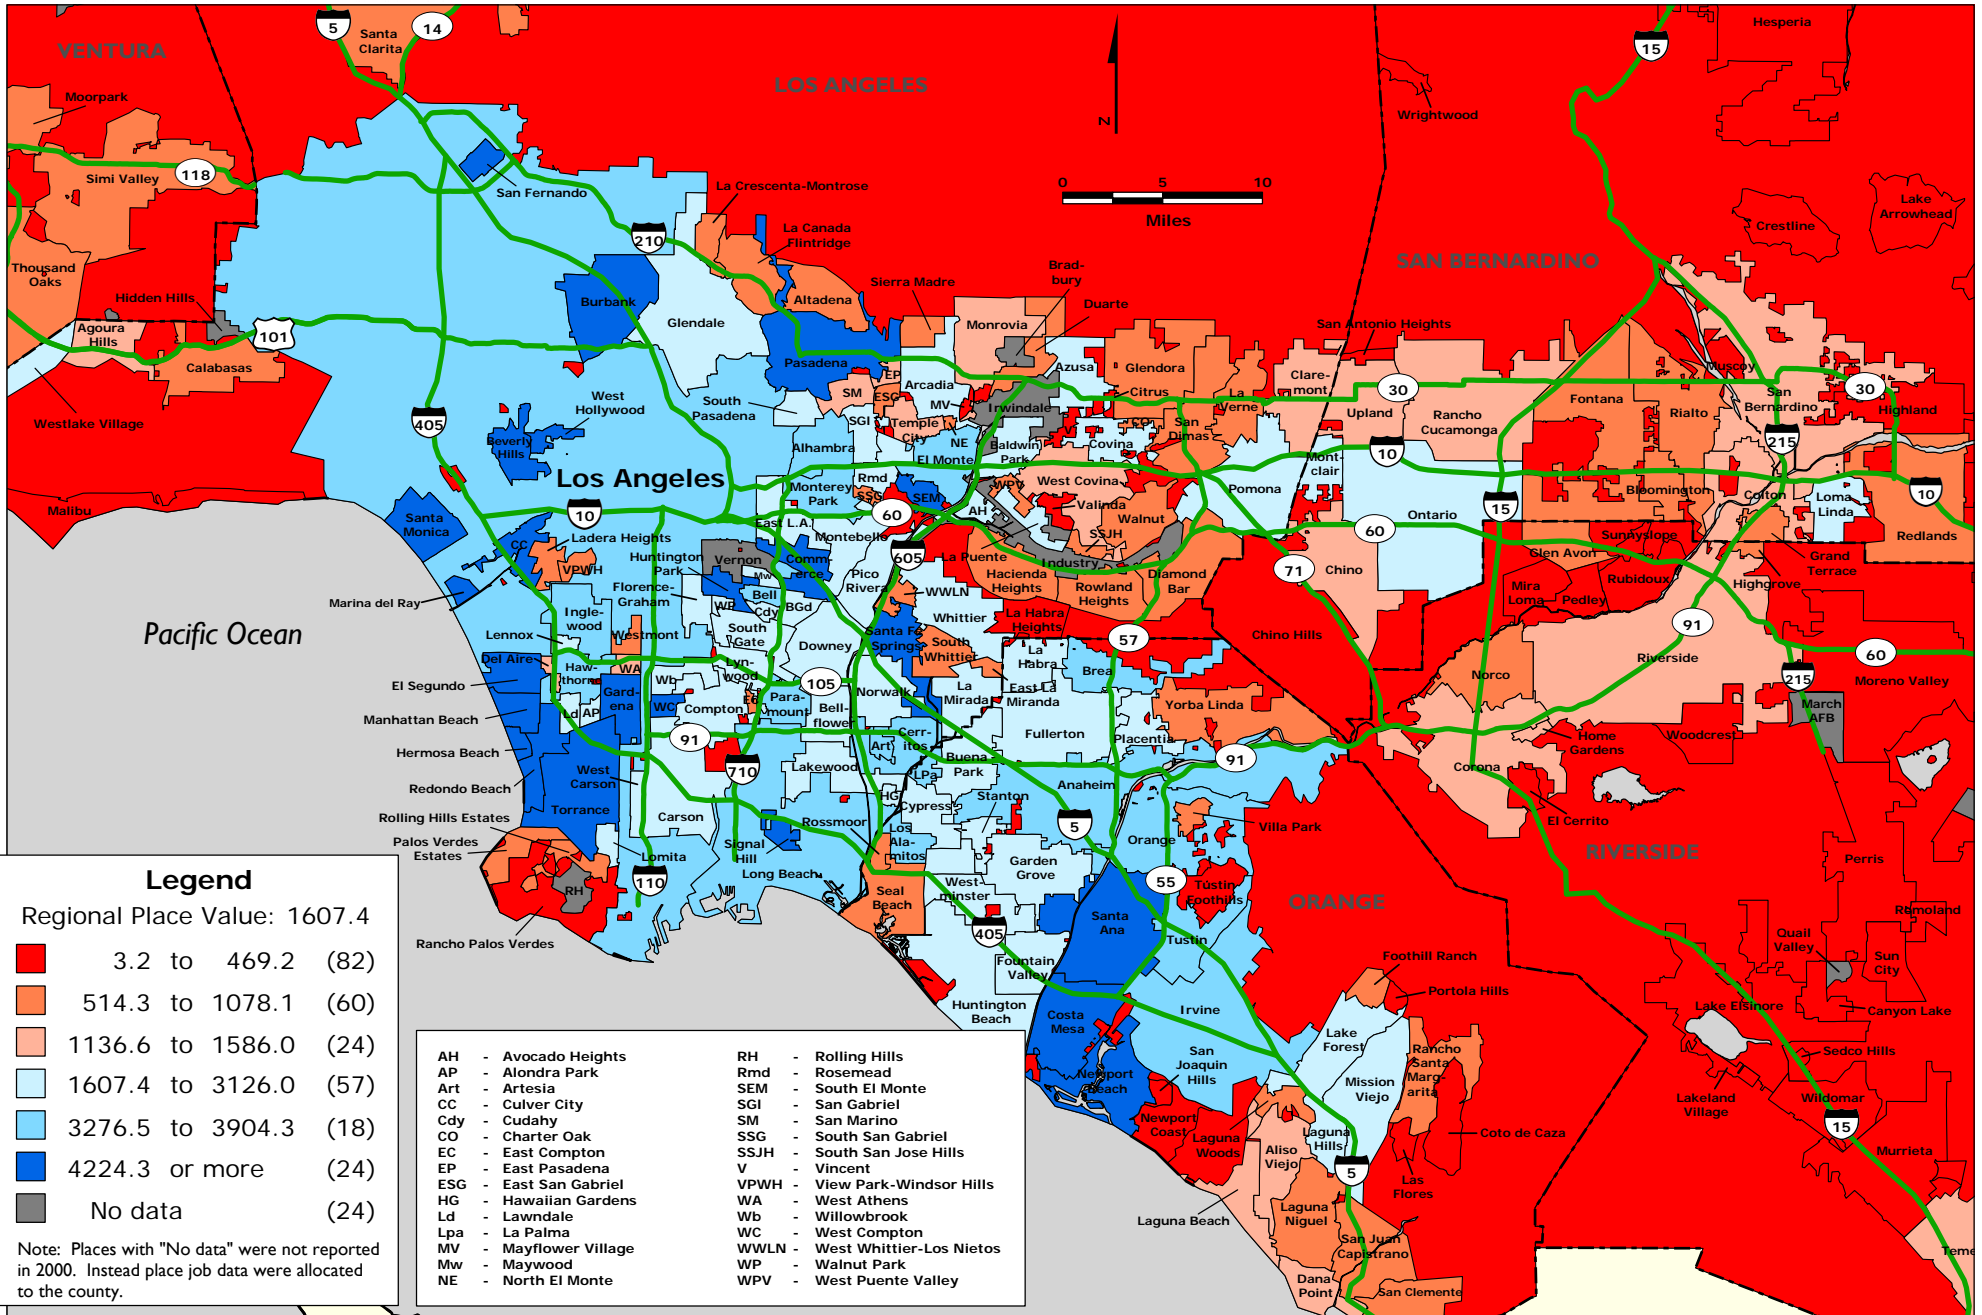

# Map 7.10.1 LOS ANGELES REGION (CENTRAL AREA) Jobs per Square Mile by Place and Undefined County Area, 2000

Data Source: U.S. Census Transportation Planning Package.