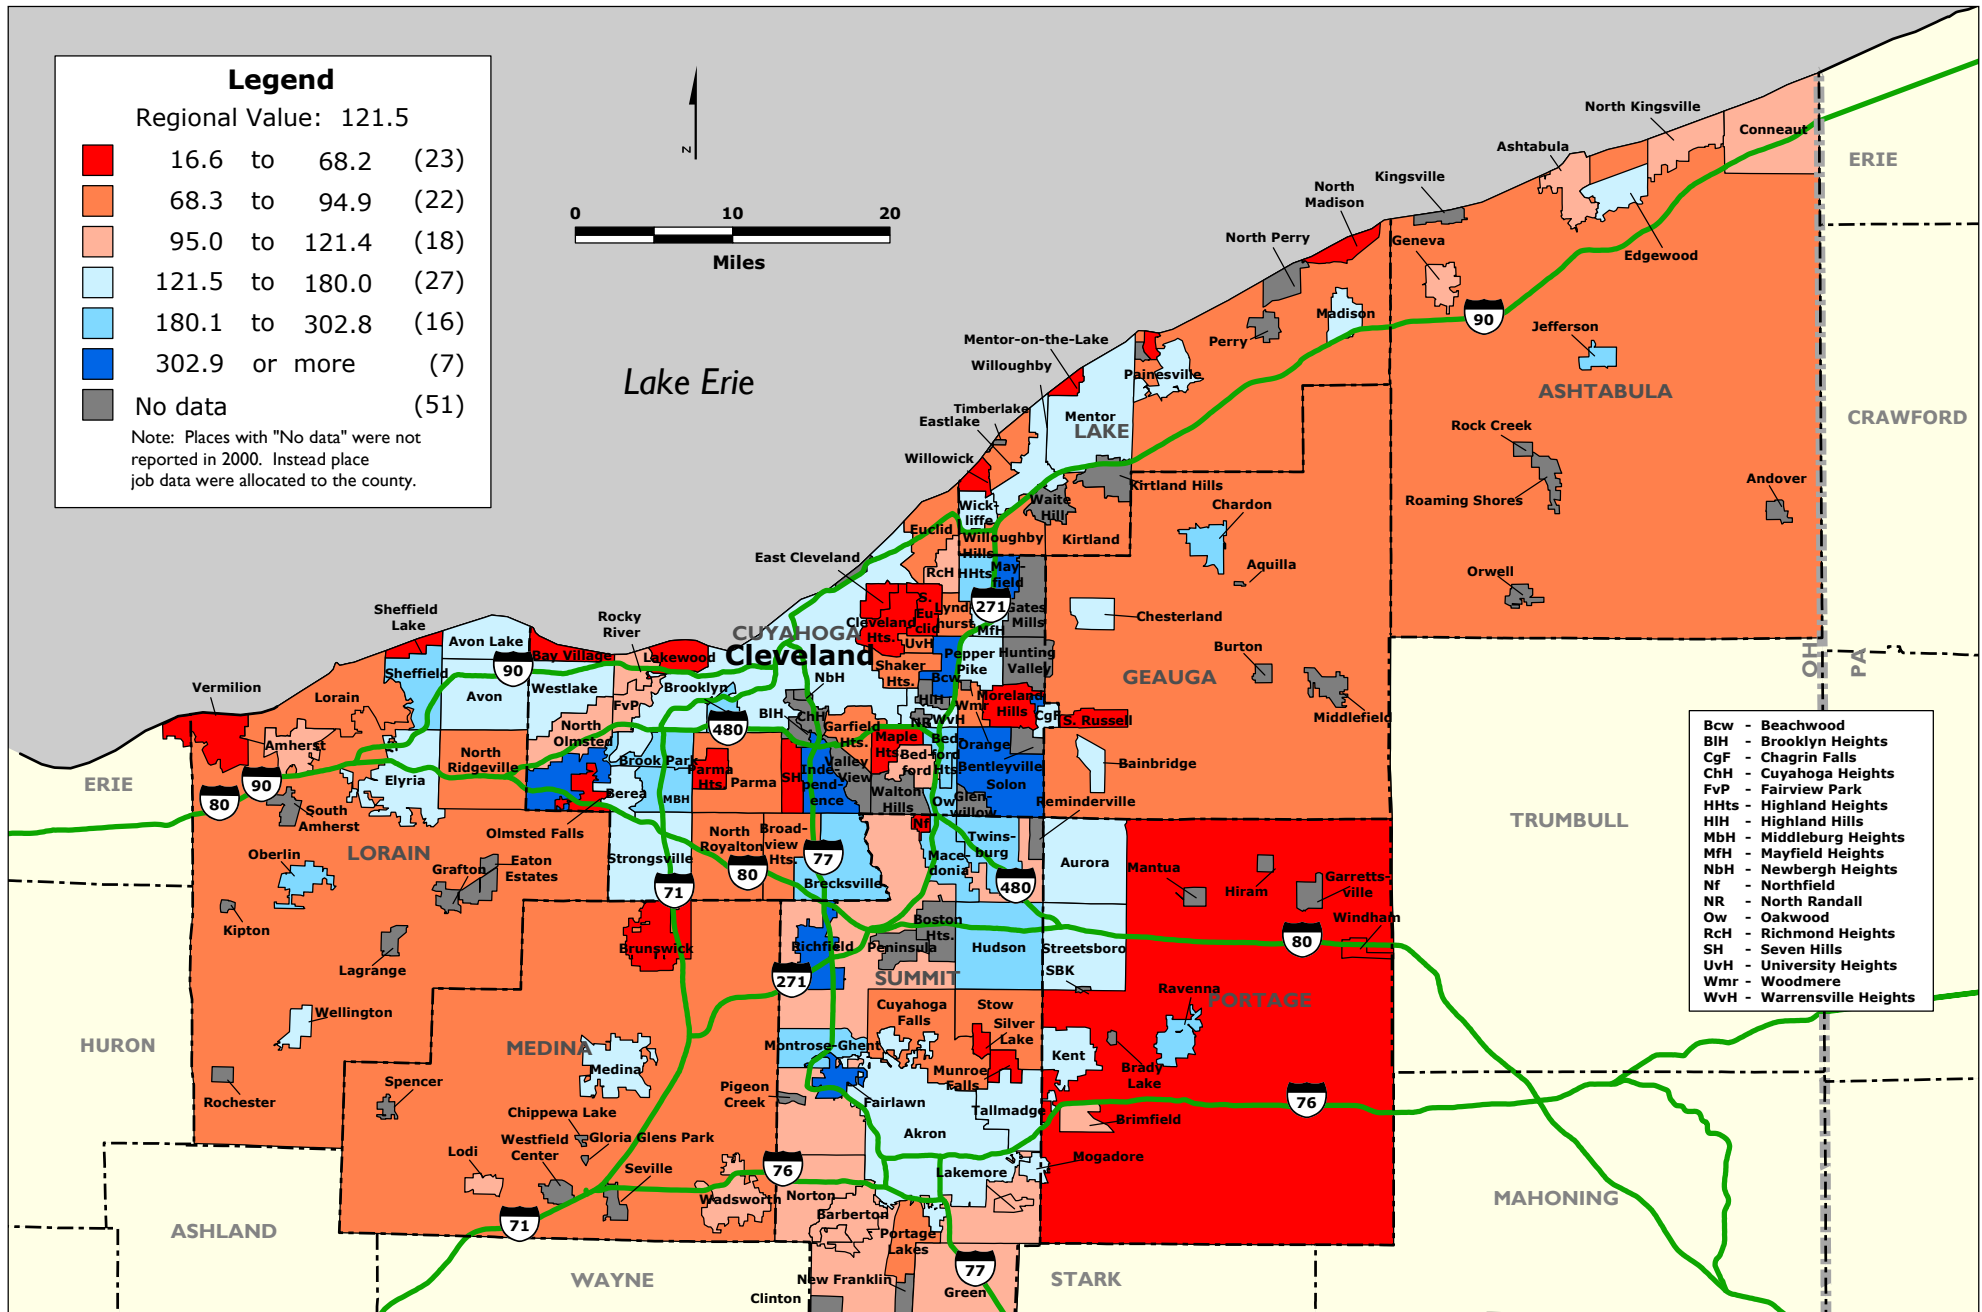

Map 4.9 CLEVELAND REGION Jobs per 100 Households by Place and Undefined County Area, 2000

Data Source: U.S. Census Transportation Planning Package; U.S. Census SF3.