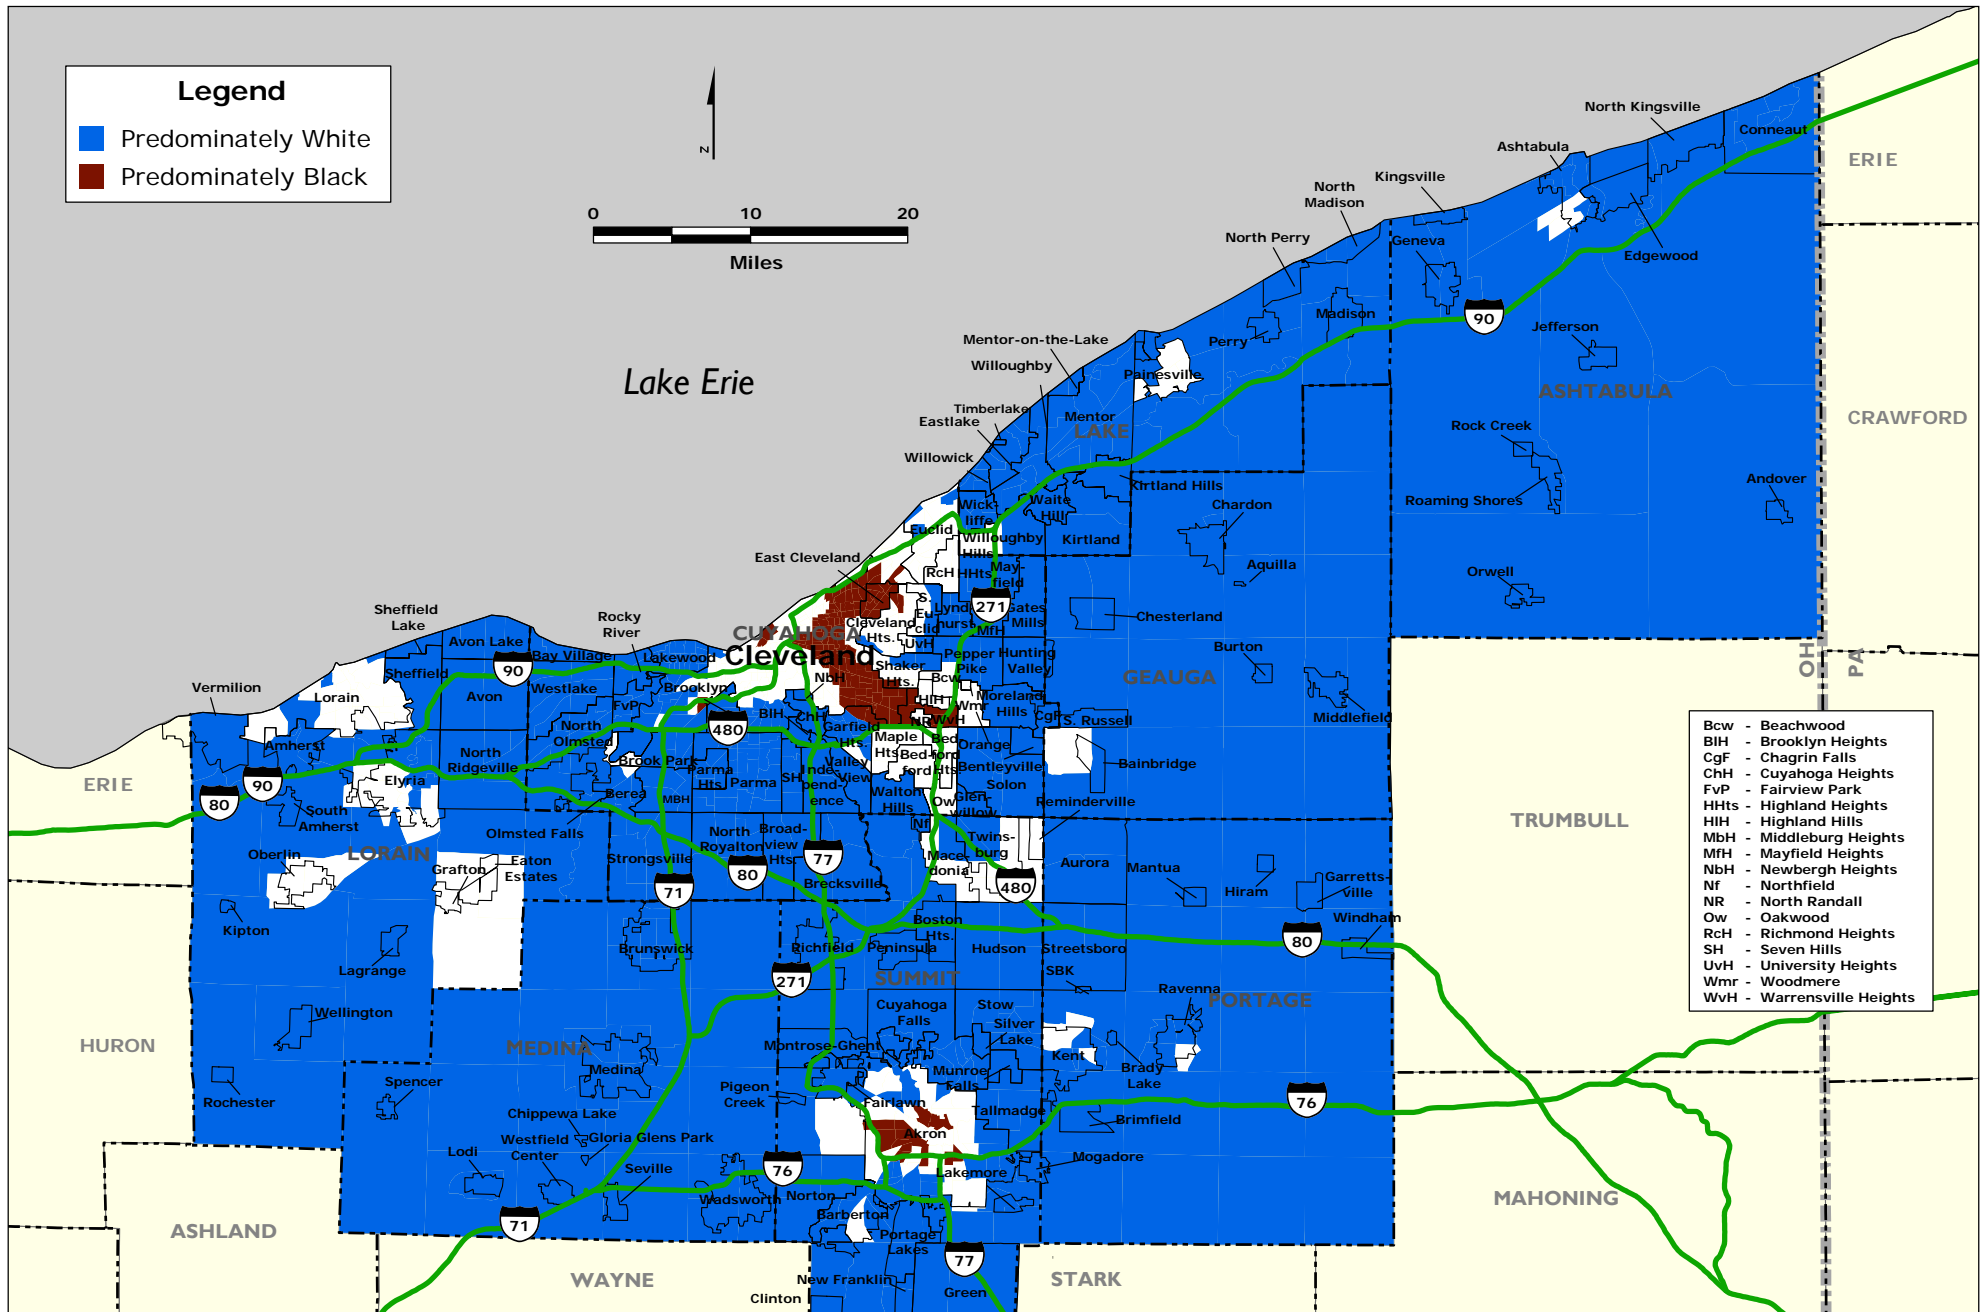

Map 4.7 CLEVELAND REGION Segregated Neighborhoods: 1980 through 2000

- Bcw - Beachwood
- BIH - Brooklyn Heights
- CgF - Chagrin Falls
- CHH - Cuyahoga Heights
- FvP - Fairview Park
- HHTs - Highland Heights
- HHH - Highland Hills
- MBH - Middleburg Heights
- MFH - Mayfield Heights
- NbH - Newbergh Heights
- NR - Northfield
- Ow - Oakwood
- Rch - Richmond Heights
- SH - Seven Hills
- UvH - University Heights
- Wmr - Woodmere
- WvH - Warrensville Heights

Data Source: U.S. Census Bureau.