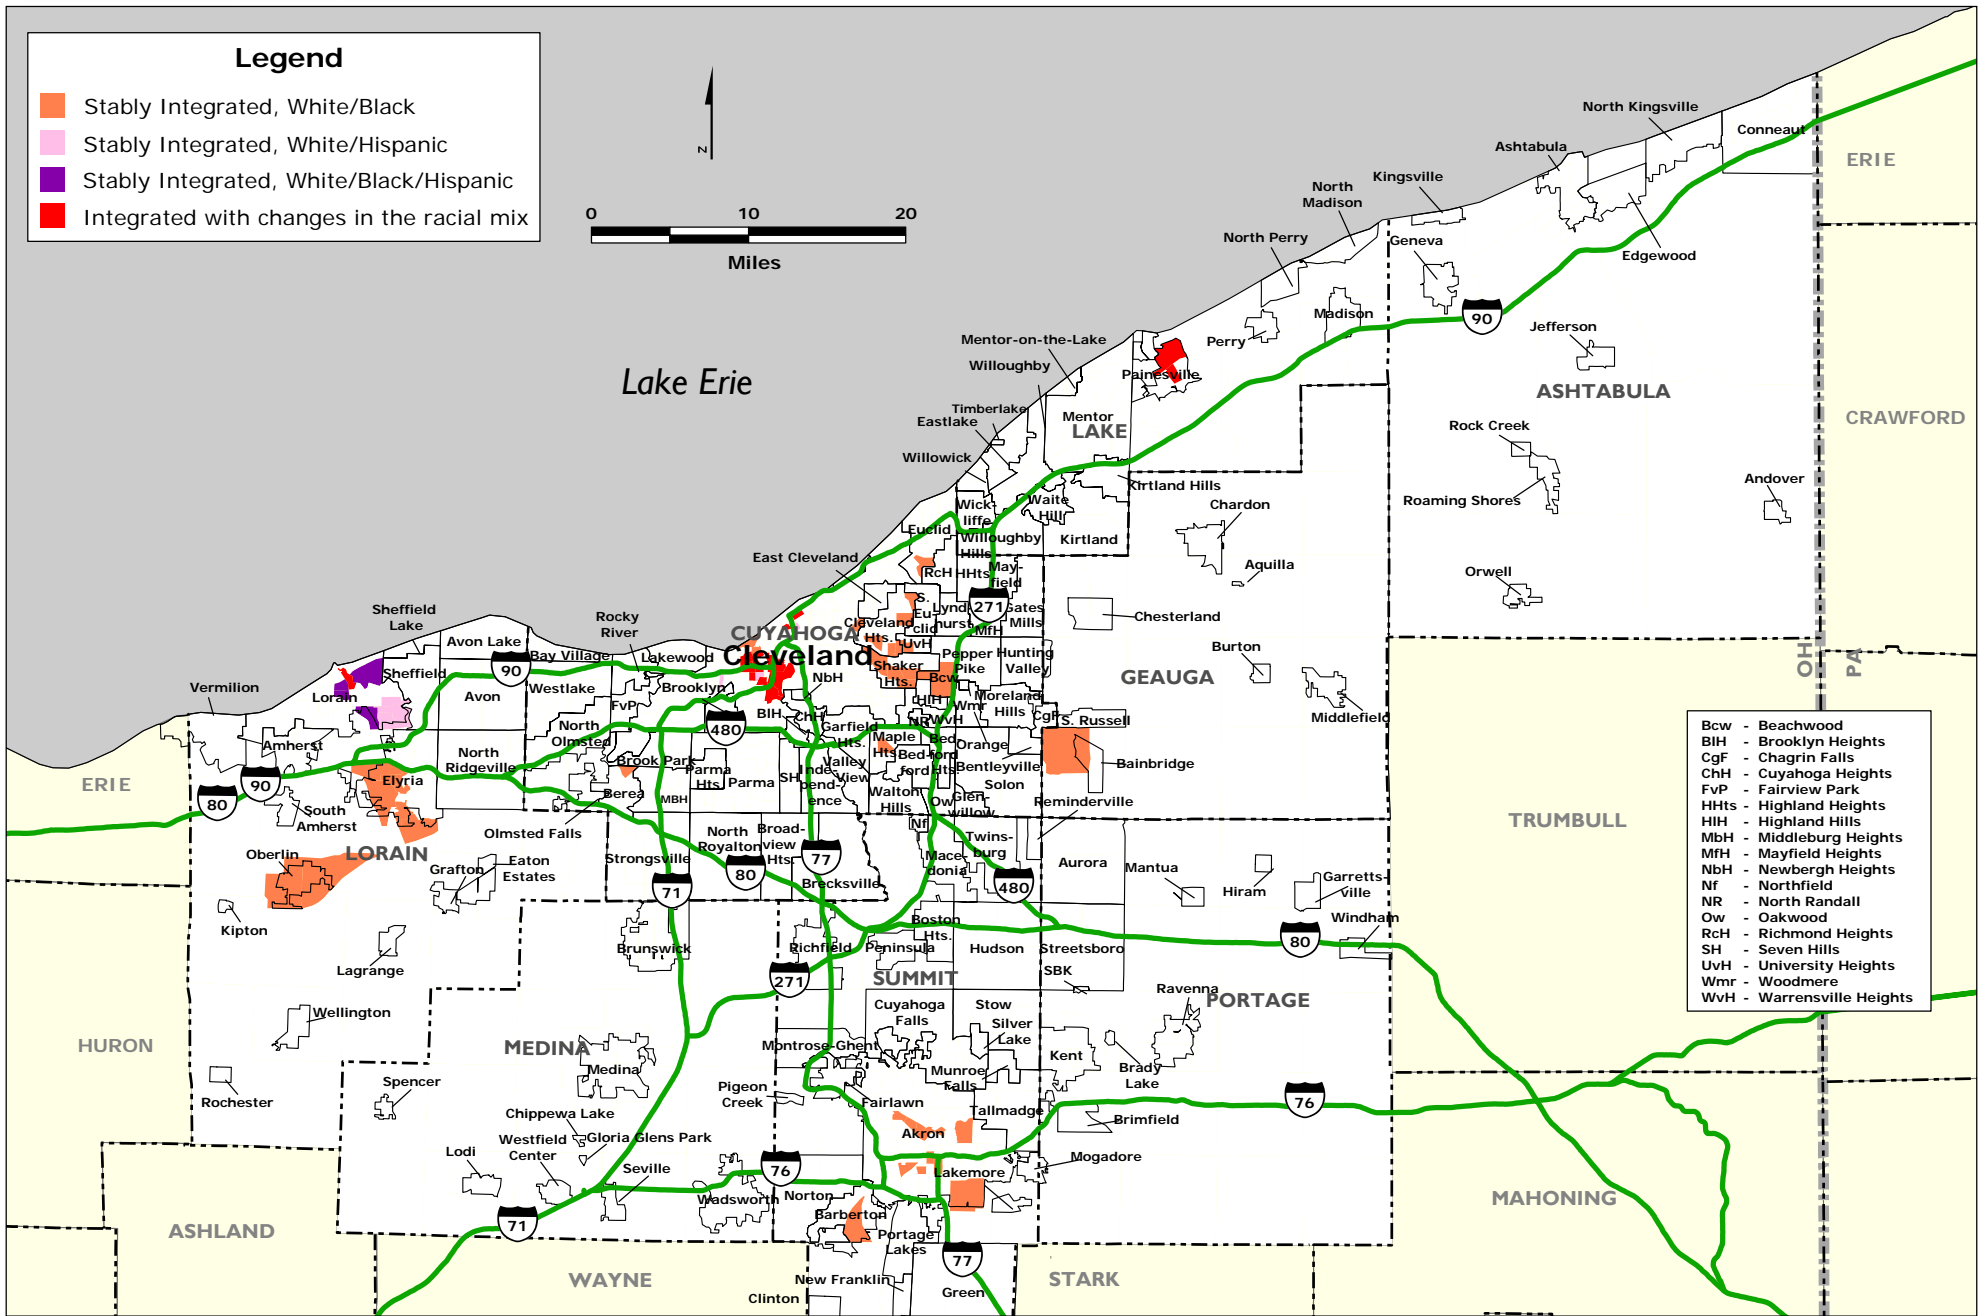

Map 4.5 CLEVELAND REGION Integrated Neighborhoods: 1980 through 2000

Data Source: U.S. Census Bureau.