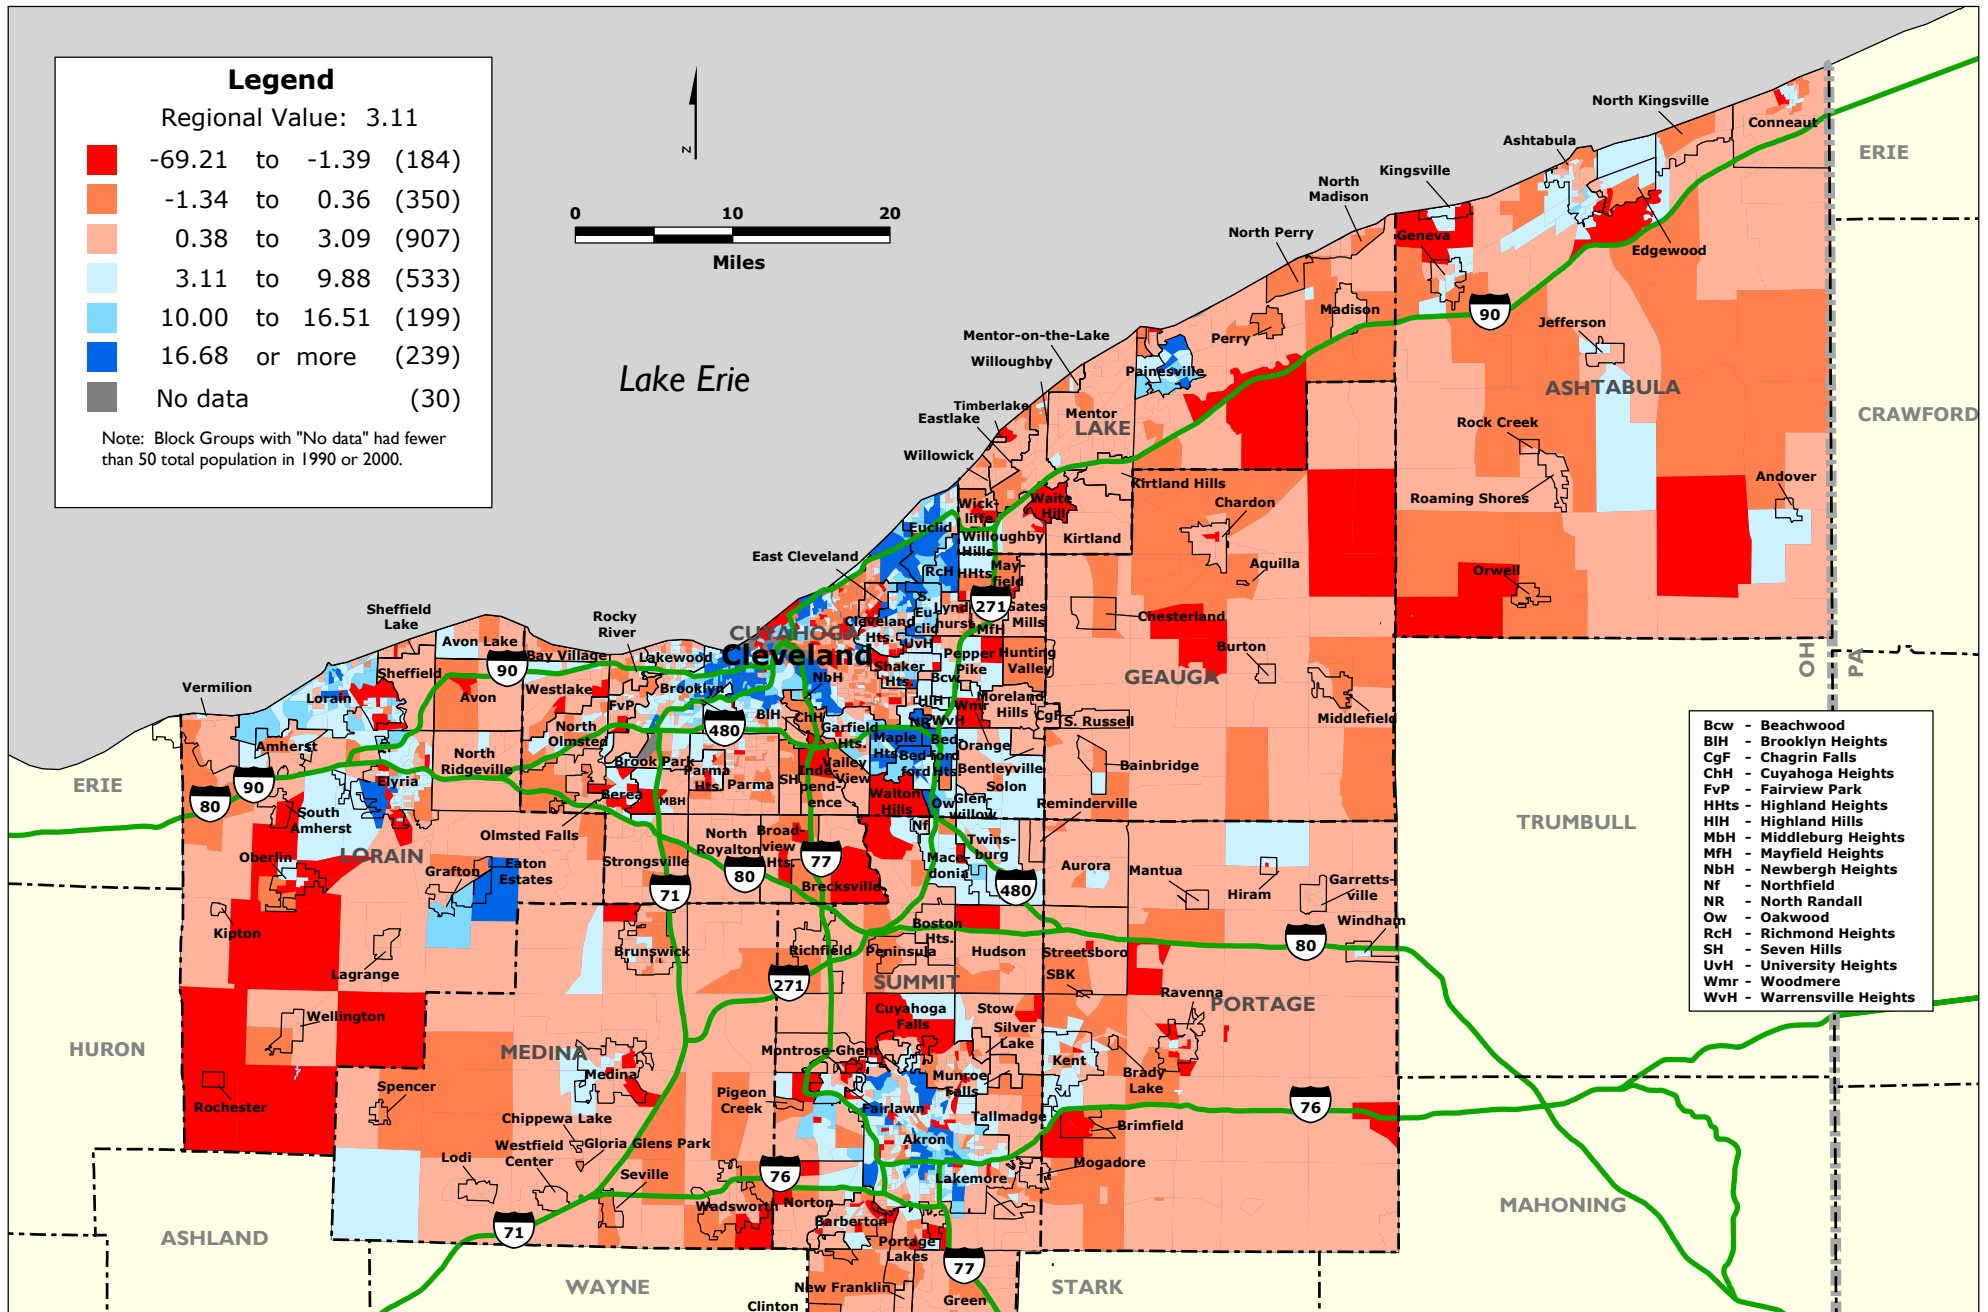

## Map 4.4 CLEVELAND REGION Percentage Point Change in the Non-Asian Minority Share of the Population by Census Block Group, 1990-2000

Data Source: U.S. Census Bureau.