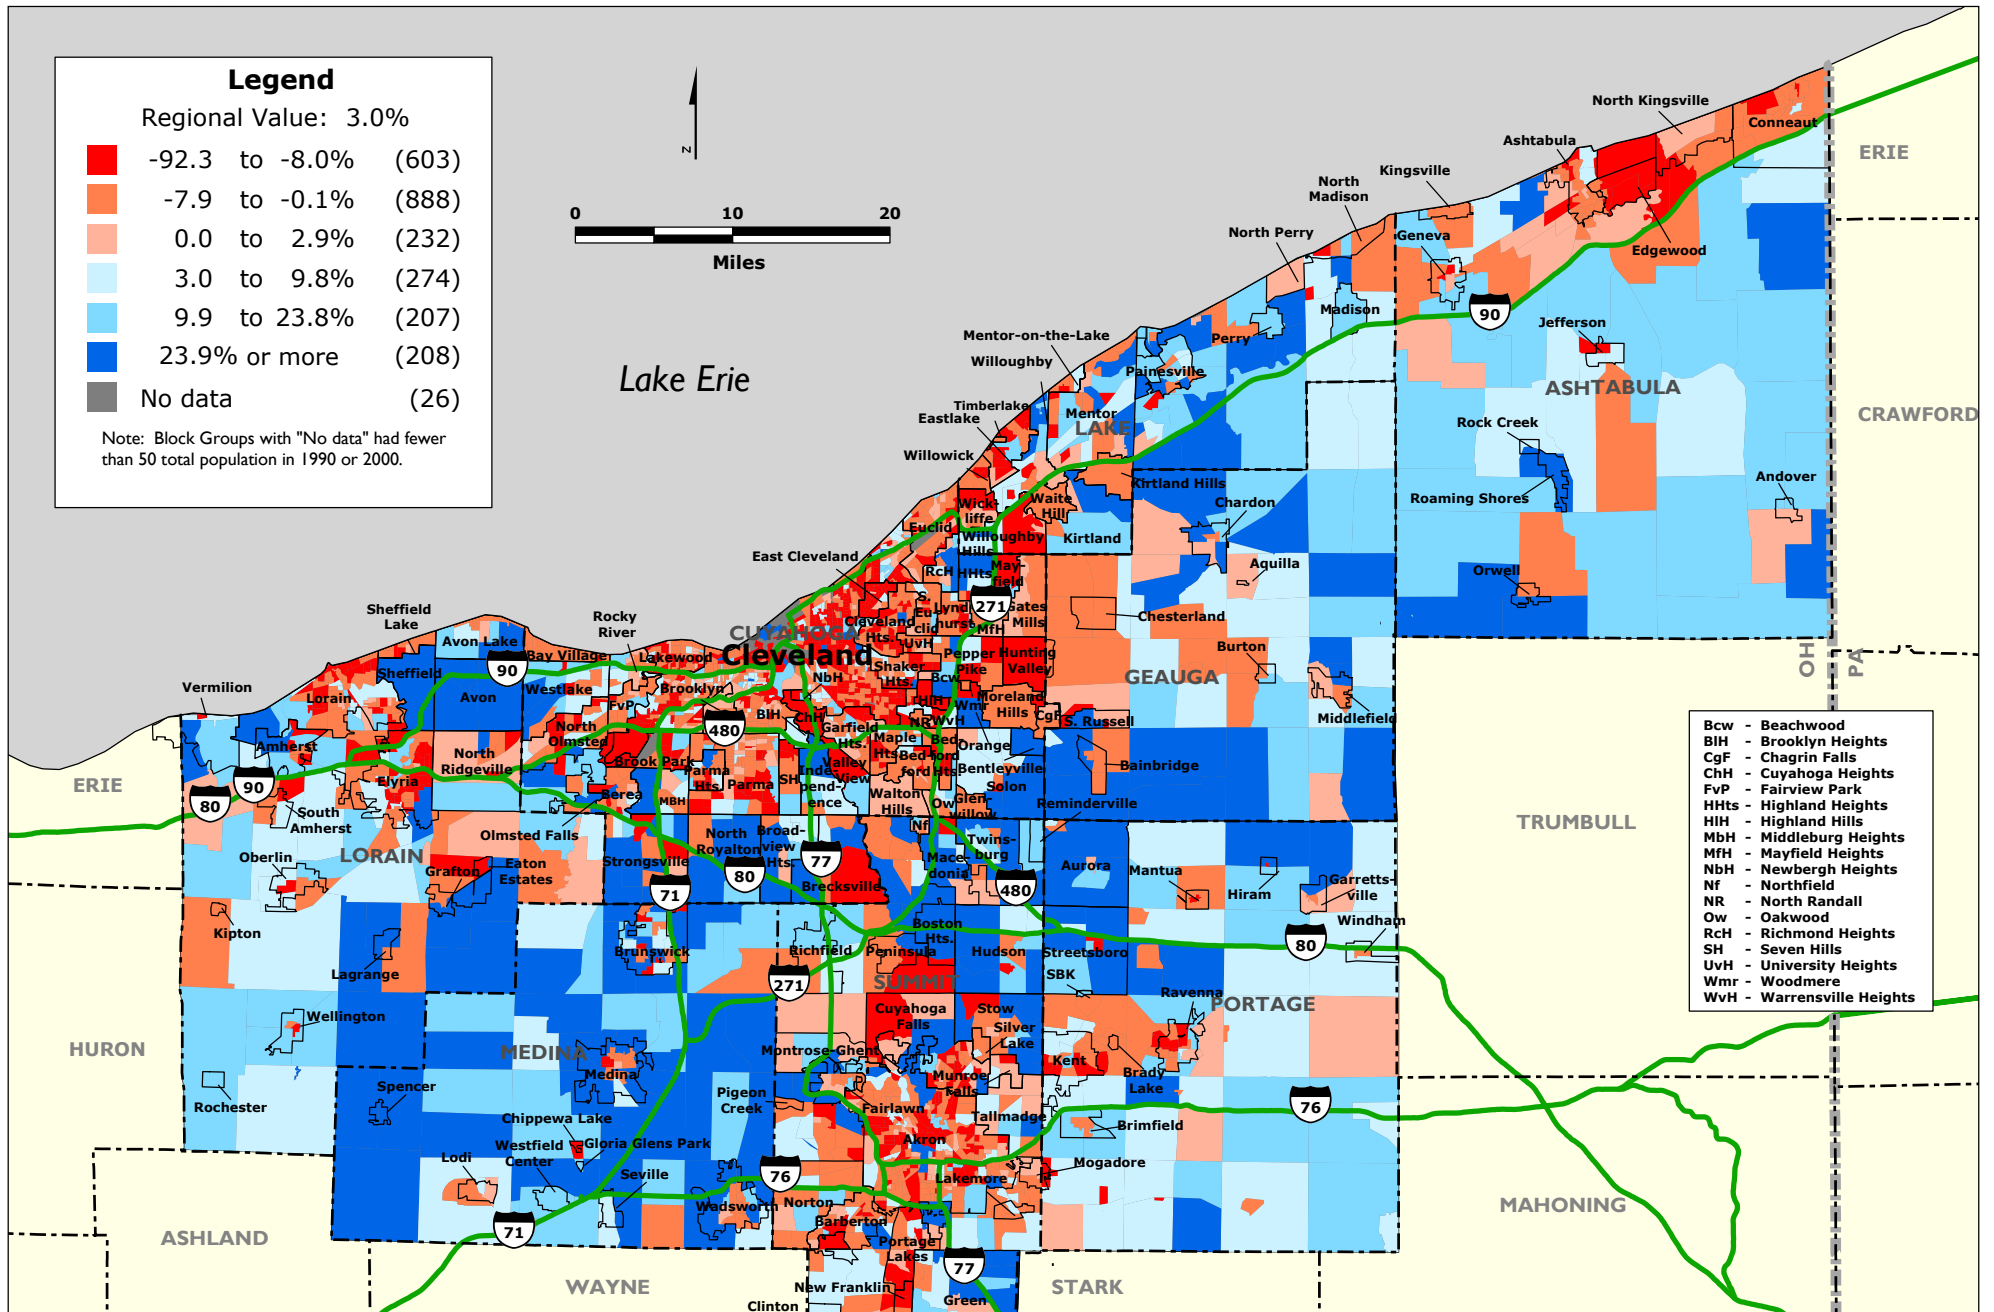

Map 4.13 CLEVELAND REGION Percentage Change in Population by Census Block Group, 1990-2000

Data Source: U.S. Census Bureau.