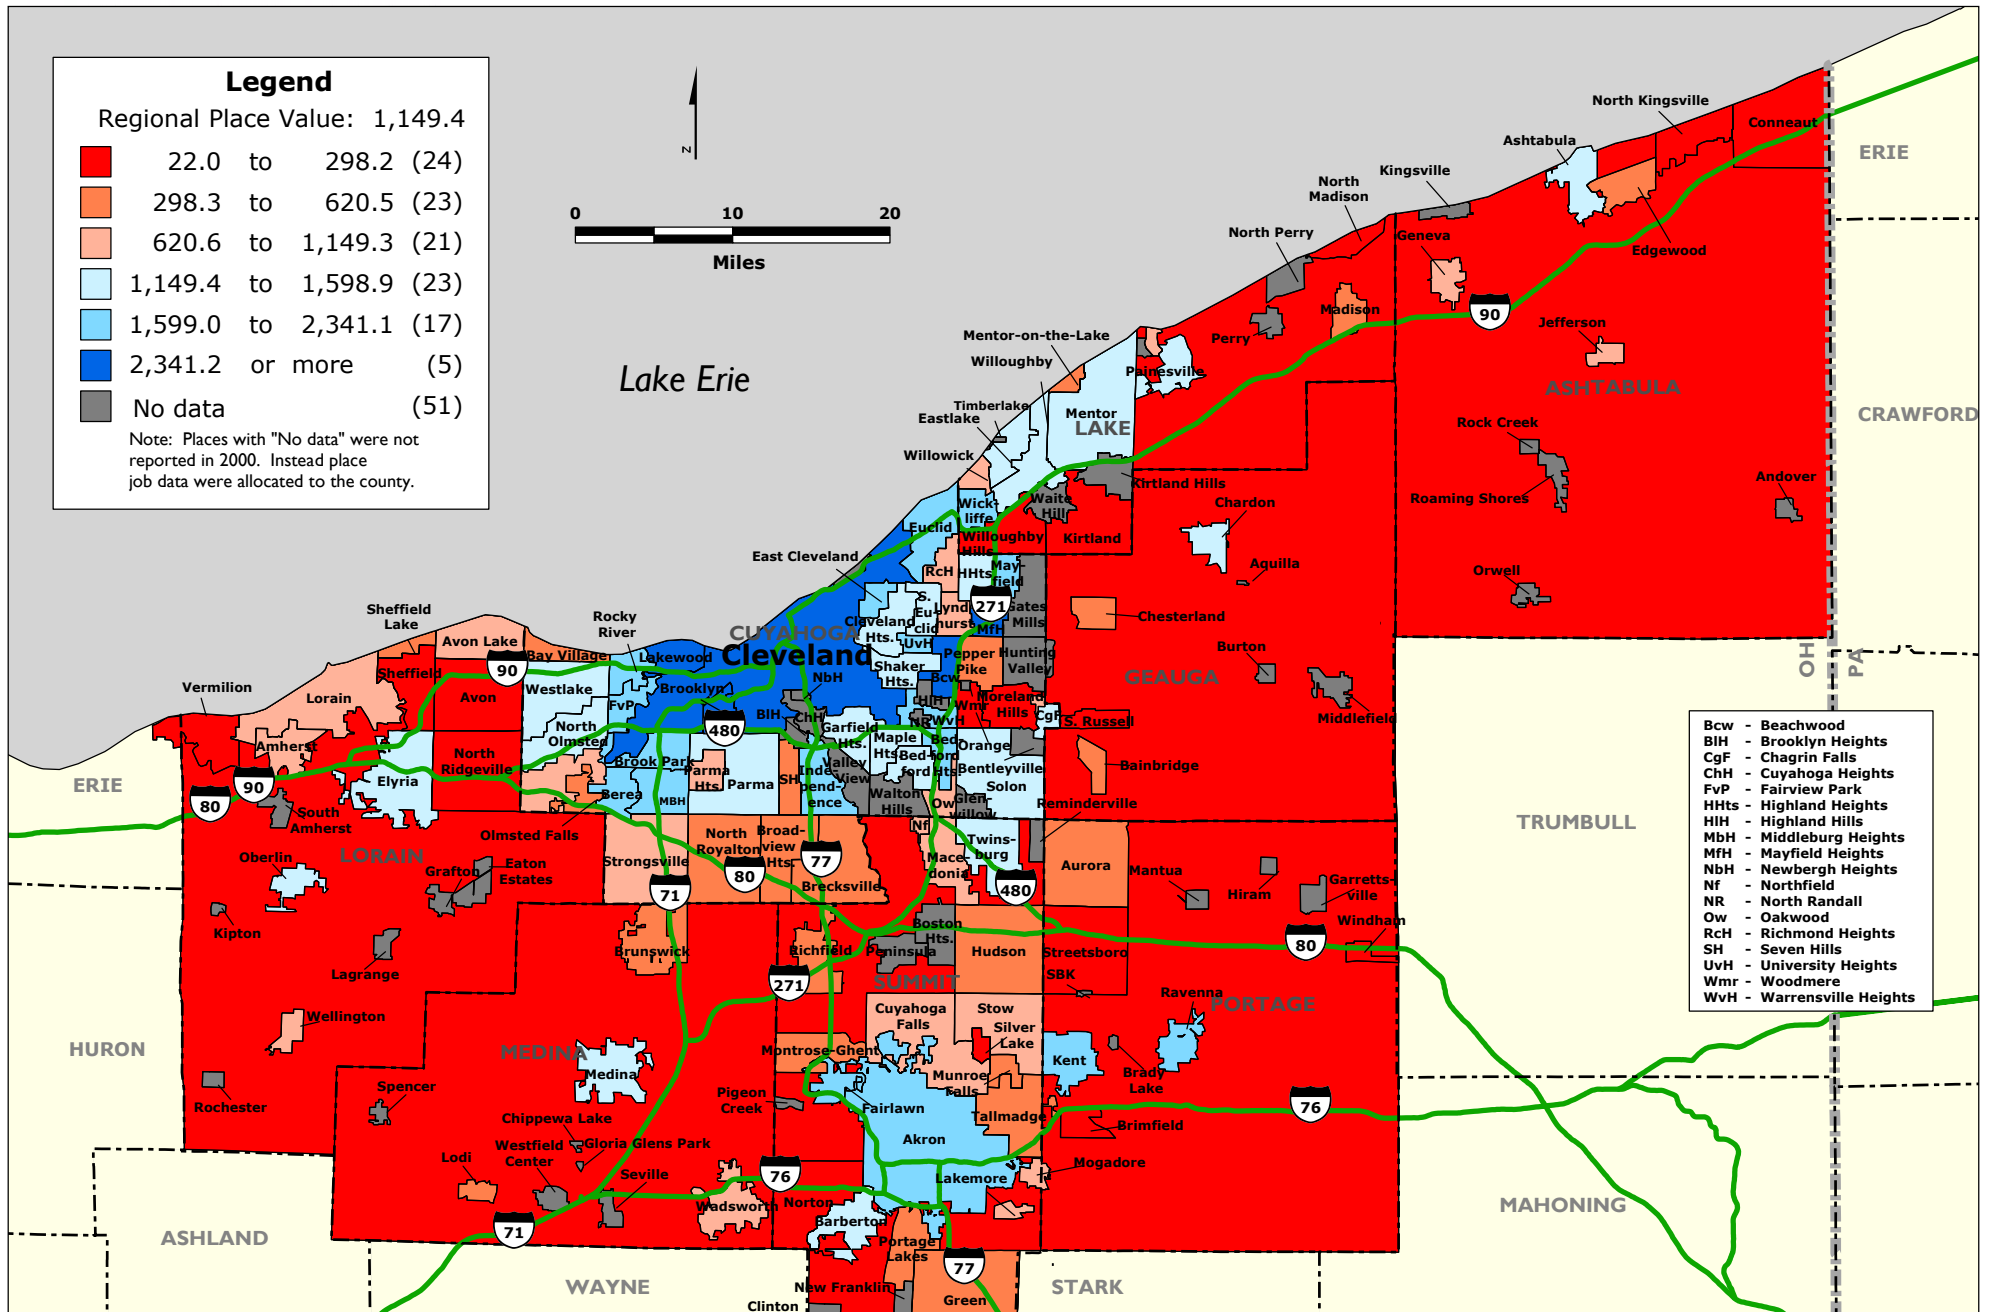

Map 4.10 CLEVELAND REGION Jobs per Square Mile by Place and Undefined County Area, 2000

Data Source: U.S. Census Transportation Planning Package.