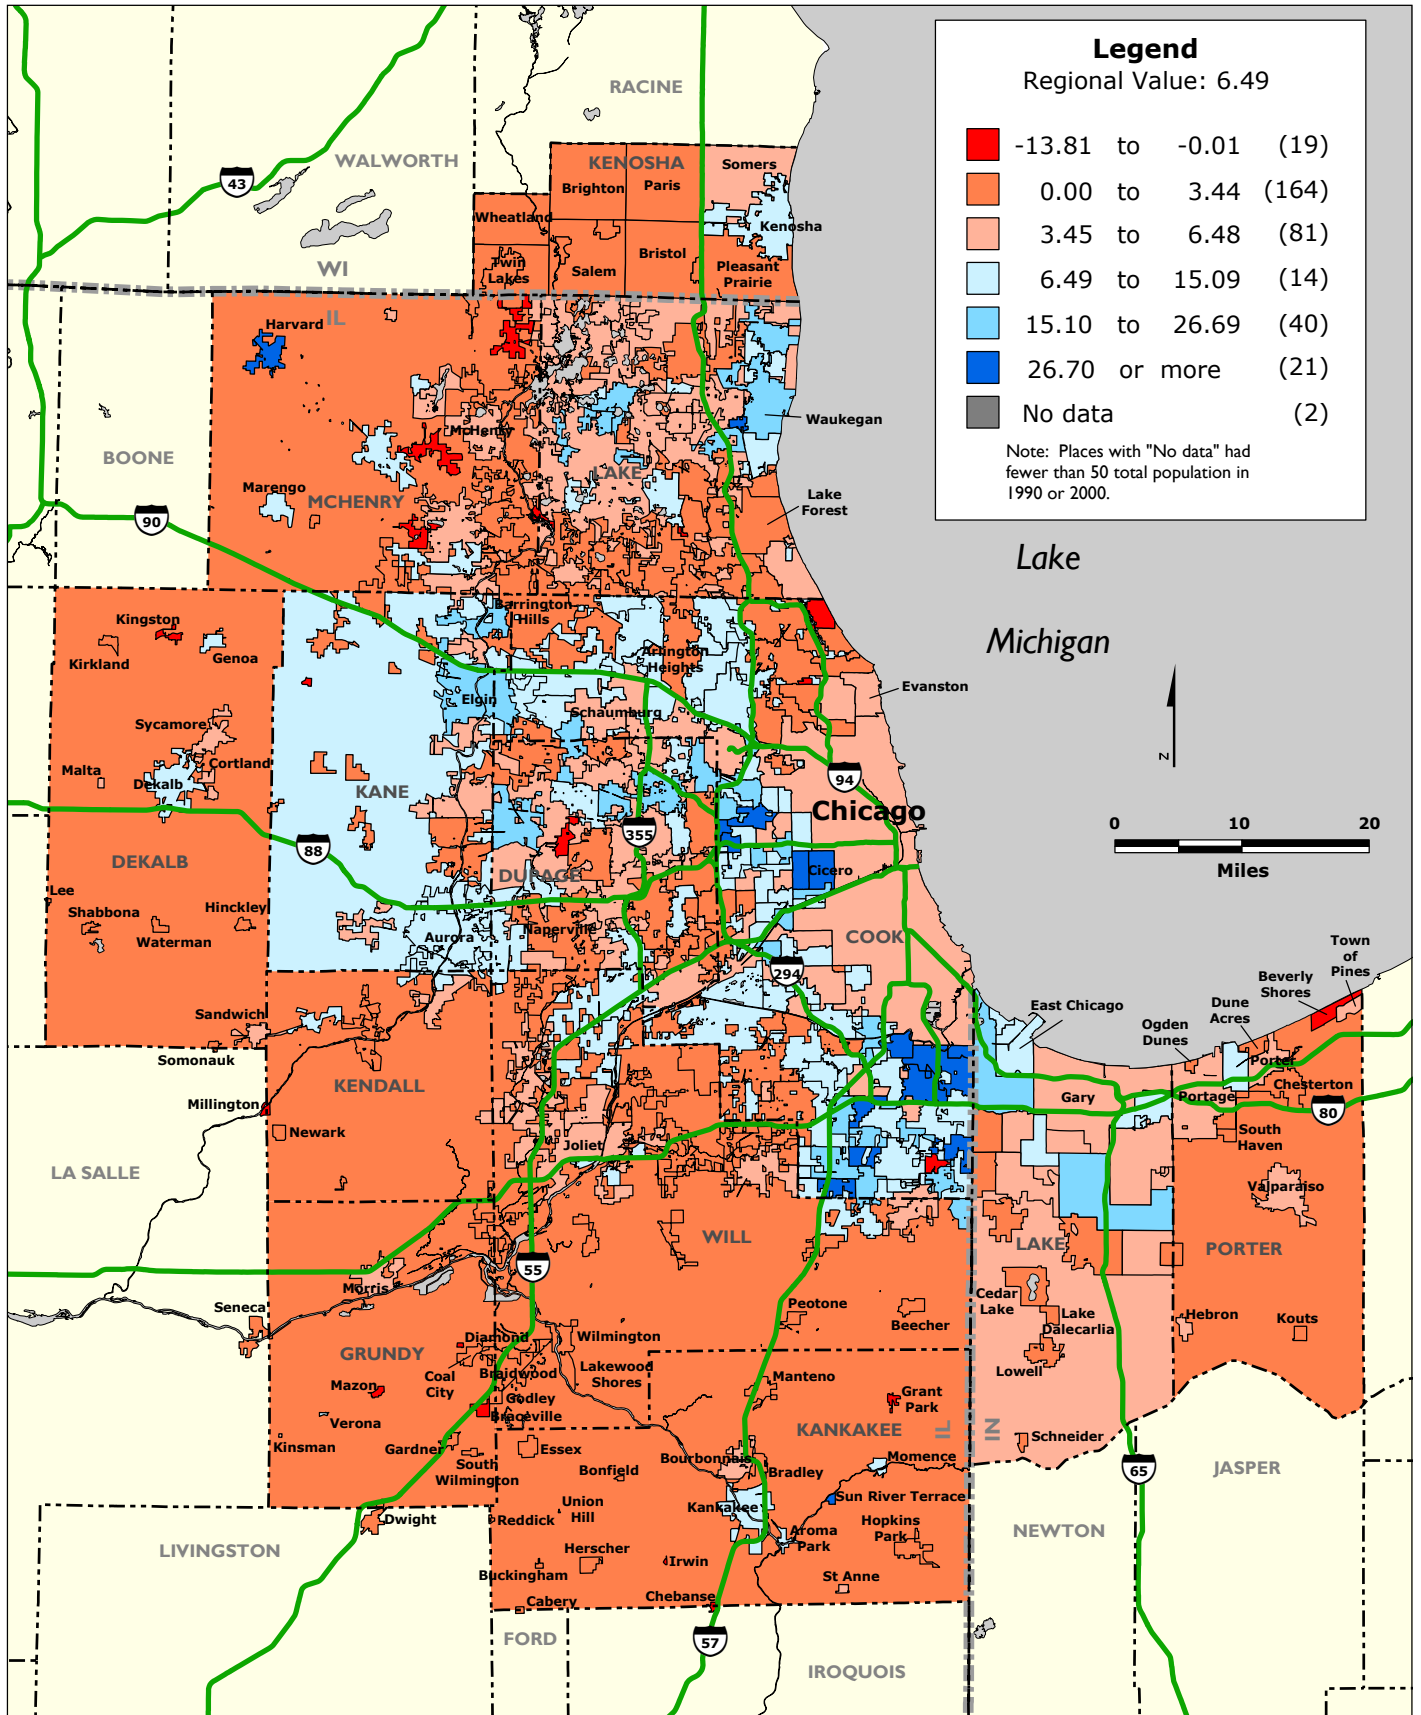

Map 3.2 CHICAGO REGION Percentage Point Change in the Non-Asian Minority Share of the Population by Place and Undefined County Area, 1990-2000

Data Source: U.S. Census Bureau.